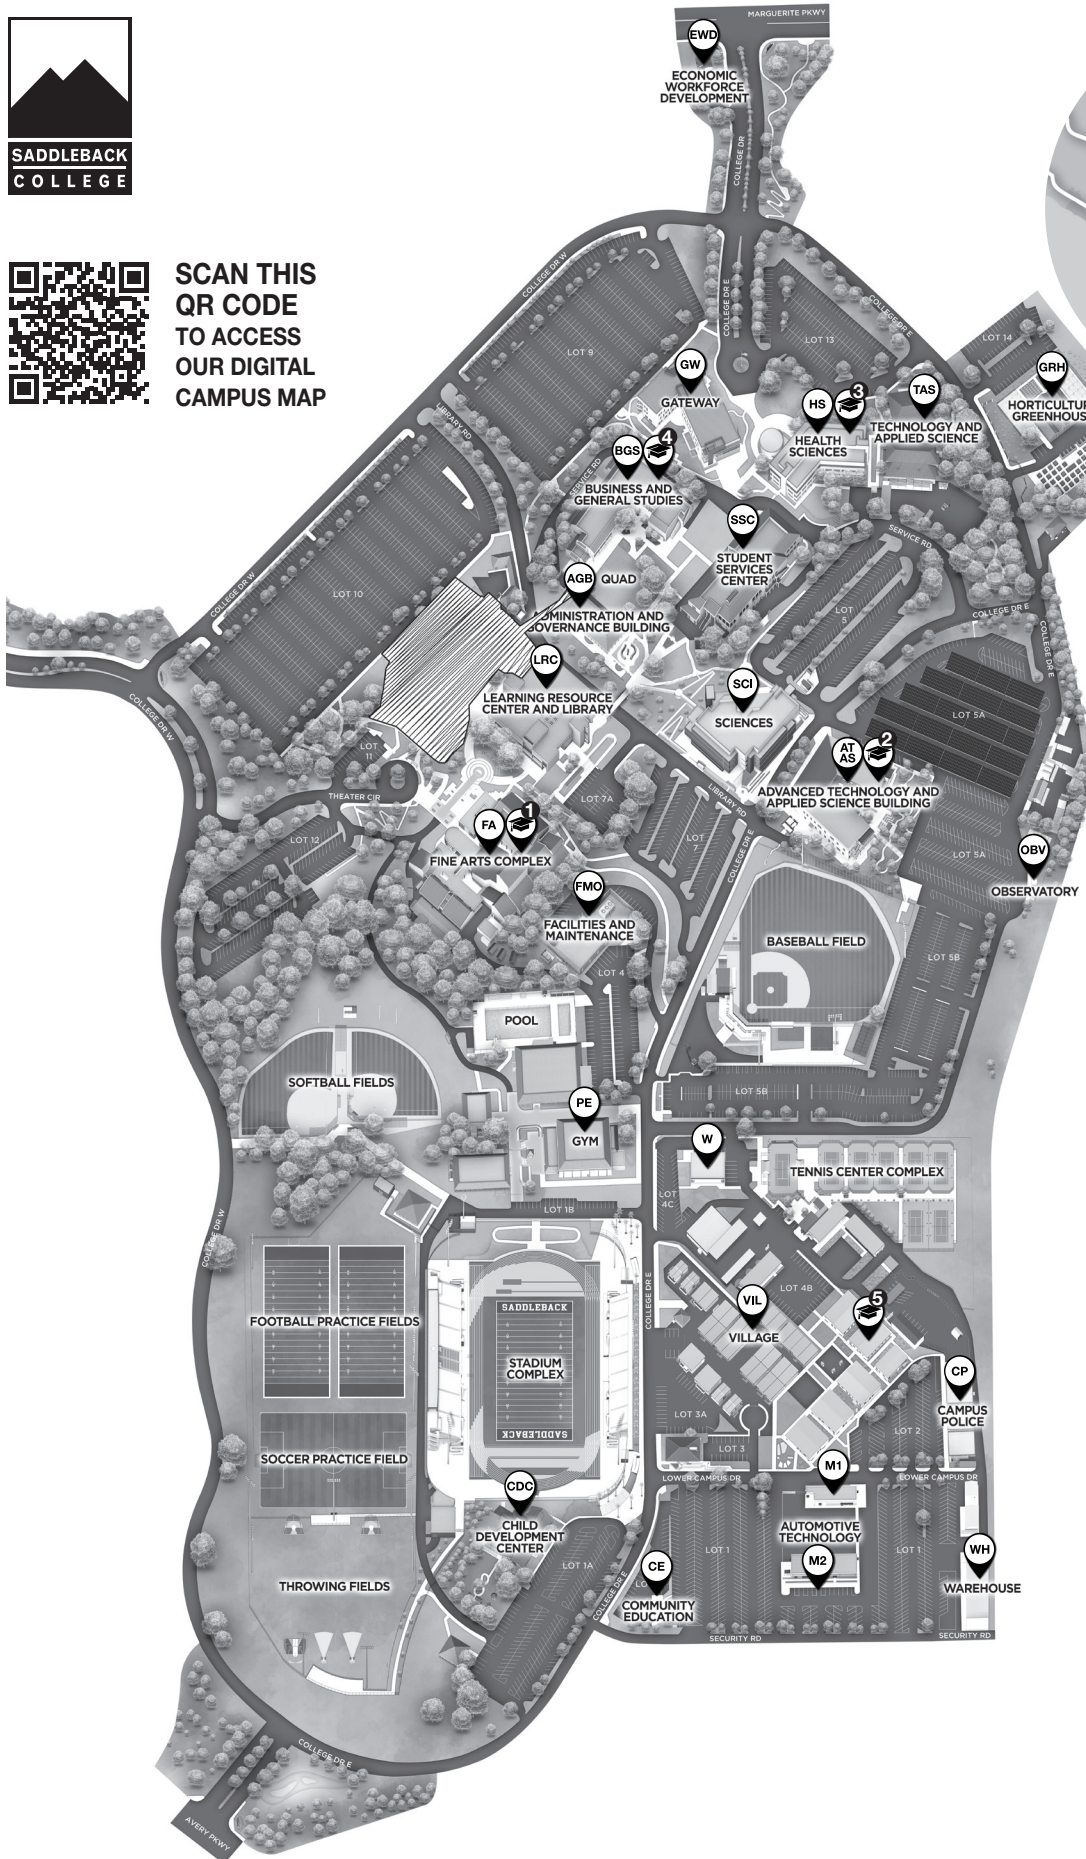

SADDLEBACK COLLEGE CAMPUS MAP

28000 Marguerite Parkway, Mission Viejo, CA 92692 • 949.582.4500

SCAN THIS QR CODE TO ACCESS OUR DIGITAL CAMPUS MAP

BUILDING KEY

Saddleback College Schools

- 1 School of Arts, Media, Performance and Design (AMPD)
- 2 School of Business and Industry
- 3 School of Health and Wellness
- 4 School of Humanities and Social Sciences
- 5 School of Science, Technology, Engineering and Math (STEM)

Buildings

- AGB Administration and Governance Building
- ATAS Advanced Technology and Applied Science
- BGS Business and General Studies
- CDC Child Development Center
- CE Community Education
- CP Campus Police
- EWD Economic Workforce Development
- FA Fine Arts Complex ♦
- FMO Facilities and Maintenance
- GRH Horticulture Greenhouse
- GW Gateway
- HS Health Sciences
- LRC Learning Resource Center and Library
- M1/M2 Automotive Technology
- OBV Observatory
- PE Physical Education
- SCI Sciences
- SSC Student Services Center
- TAS Technology and Applied Science
- VIL "Village" Classrooms
- W "W" Building (Communication Arts)
- WH Warehouse

♦ McKinney Theatre is located in FA 300
Studio Theatre is located in FA 300