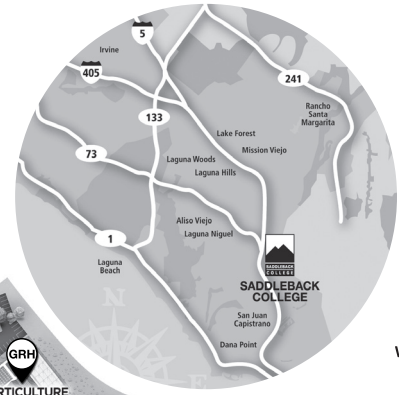

SADDLEBACK COLLEGE CAMPUS MAP

28000 Marguerite Parkway, Mission Viejo, CA 92692 • 949.582.4500

SCAN THIS QR CODE TO ACCESS OUR DIGITAL CAMPUS MAP

BUILDING KEY

Saddleback College Schools

- 1 School of Arts, Media, Performance and Design (AMPD)
- 2 School of Business and Industry
- 3 School of Health and Wellness
- 4 School of Humanities and Social Sciences
- 5 School of Science, Technology, Engineering and Math (STEM)

♦ McKinney Theatre is located in FA 300
Studio Theatre is located in FA 300