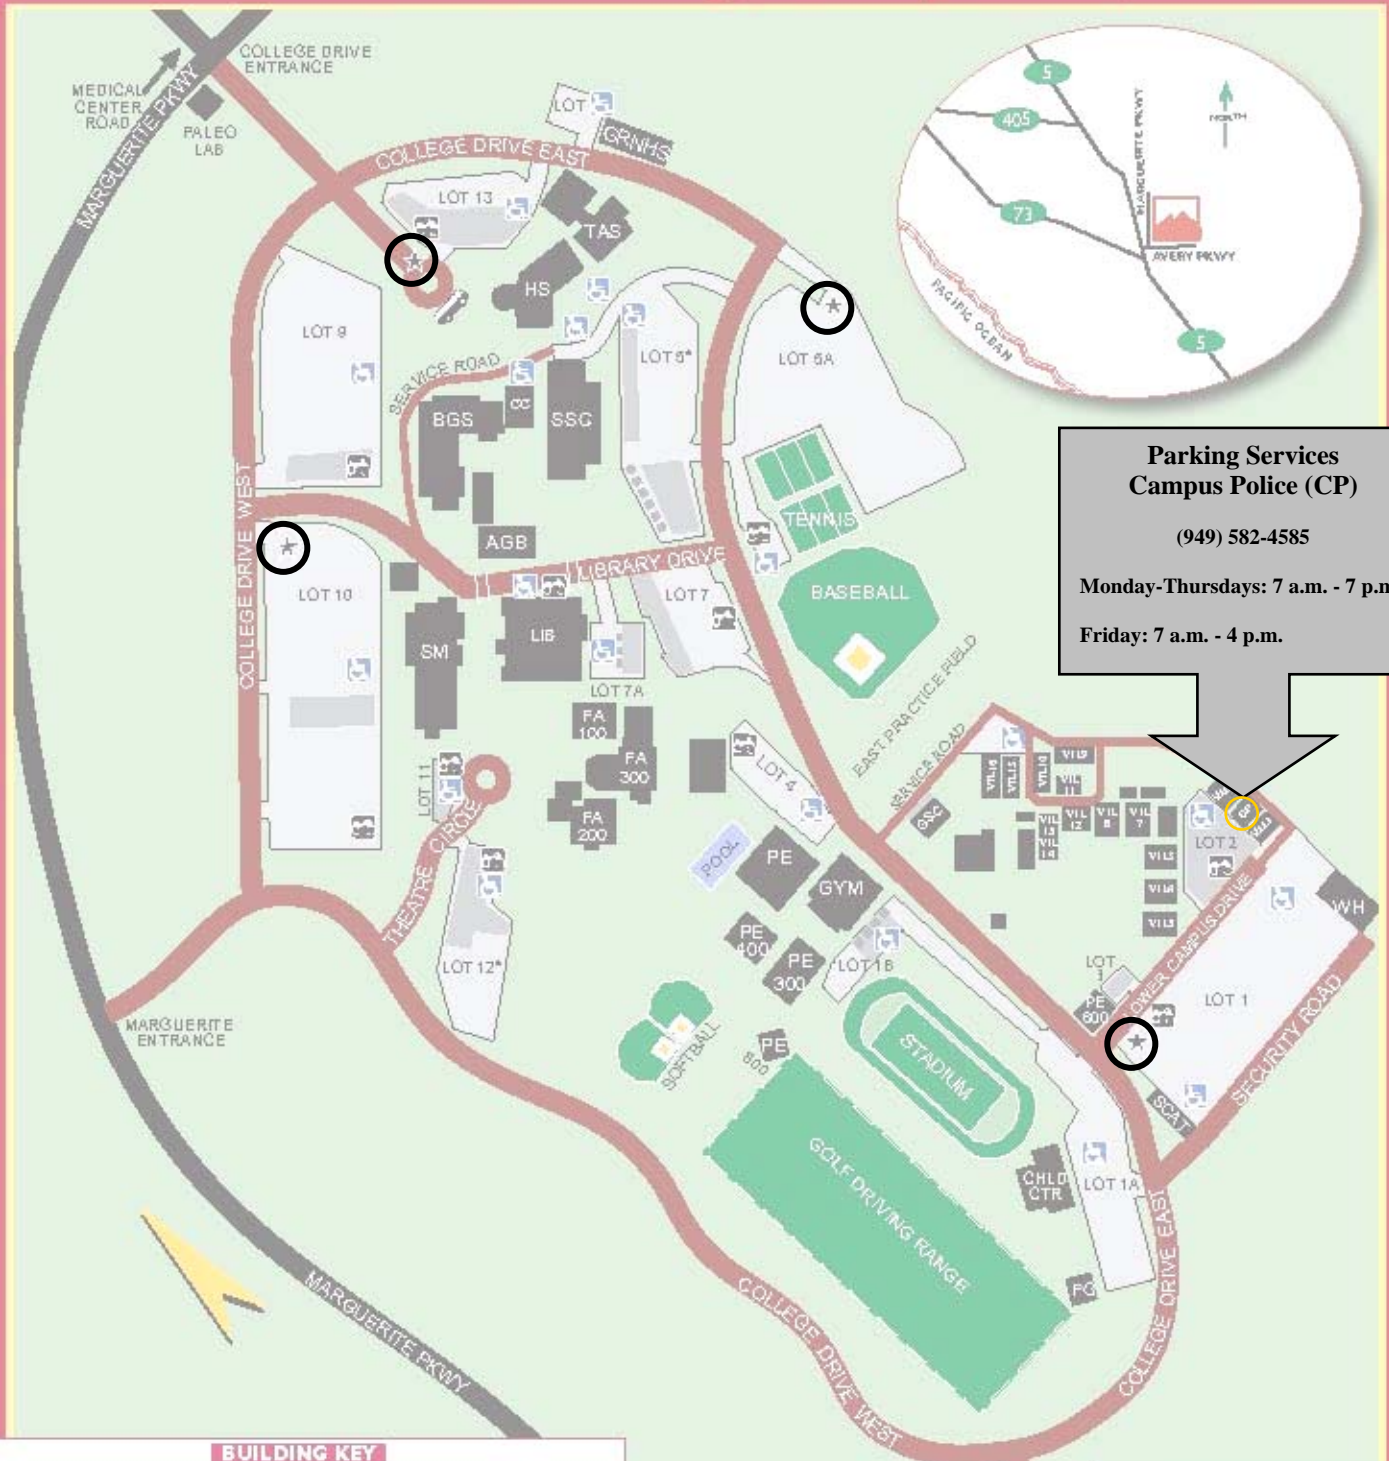

Saddleback College Campus Map

**Parking Services
Campus Police (CP)**

(949) 582-4585

Monday-Thursday: 7 a.m. - 7 p.m.

Friday: 7 a.m. - 4 p.m.

BUILDING KEY

AGB..... Administration & Governance Building	PE..... Physical Education
BGS..... Business/General Studies	PG..... Public Golf
CC..... Classroom Complex	SA..... Special Annex
CHILD CTR..... Child Dev. Center	SCATC..... Saddleback College Advanced Technology Center
CP..... Campus Police	SM..... Science & Mathematics
FA..... Fine Arts Complex	SSC..... Student Services Center
GRNHS..... Horticulture Greenhouse	TAS..... Technology & Applied Sci.
GSC..... Gaucho Strength Center	VIL..... "Village" Classrooms
HS..... Health Sciences	WH..... Warehouse
LIB..... Library	

- DAILY PARKING PERMIT DISPENSER (\$2.00/DAY)
- HANDICAPPED PARKING
- MOTORCYCLE PARKING
- METERED PARKING
- STAFF PARKING*
- BUS STOP

* EVENING PARKING
 Lot 12 and the south end of Lot 5 are open to students with current parking permits Monday - Thursday after 5 p.m.