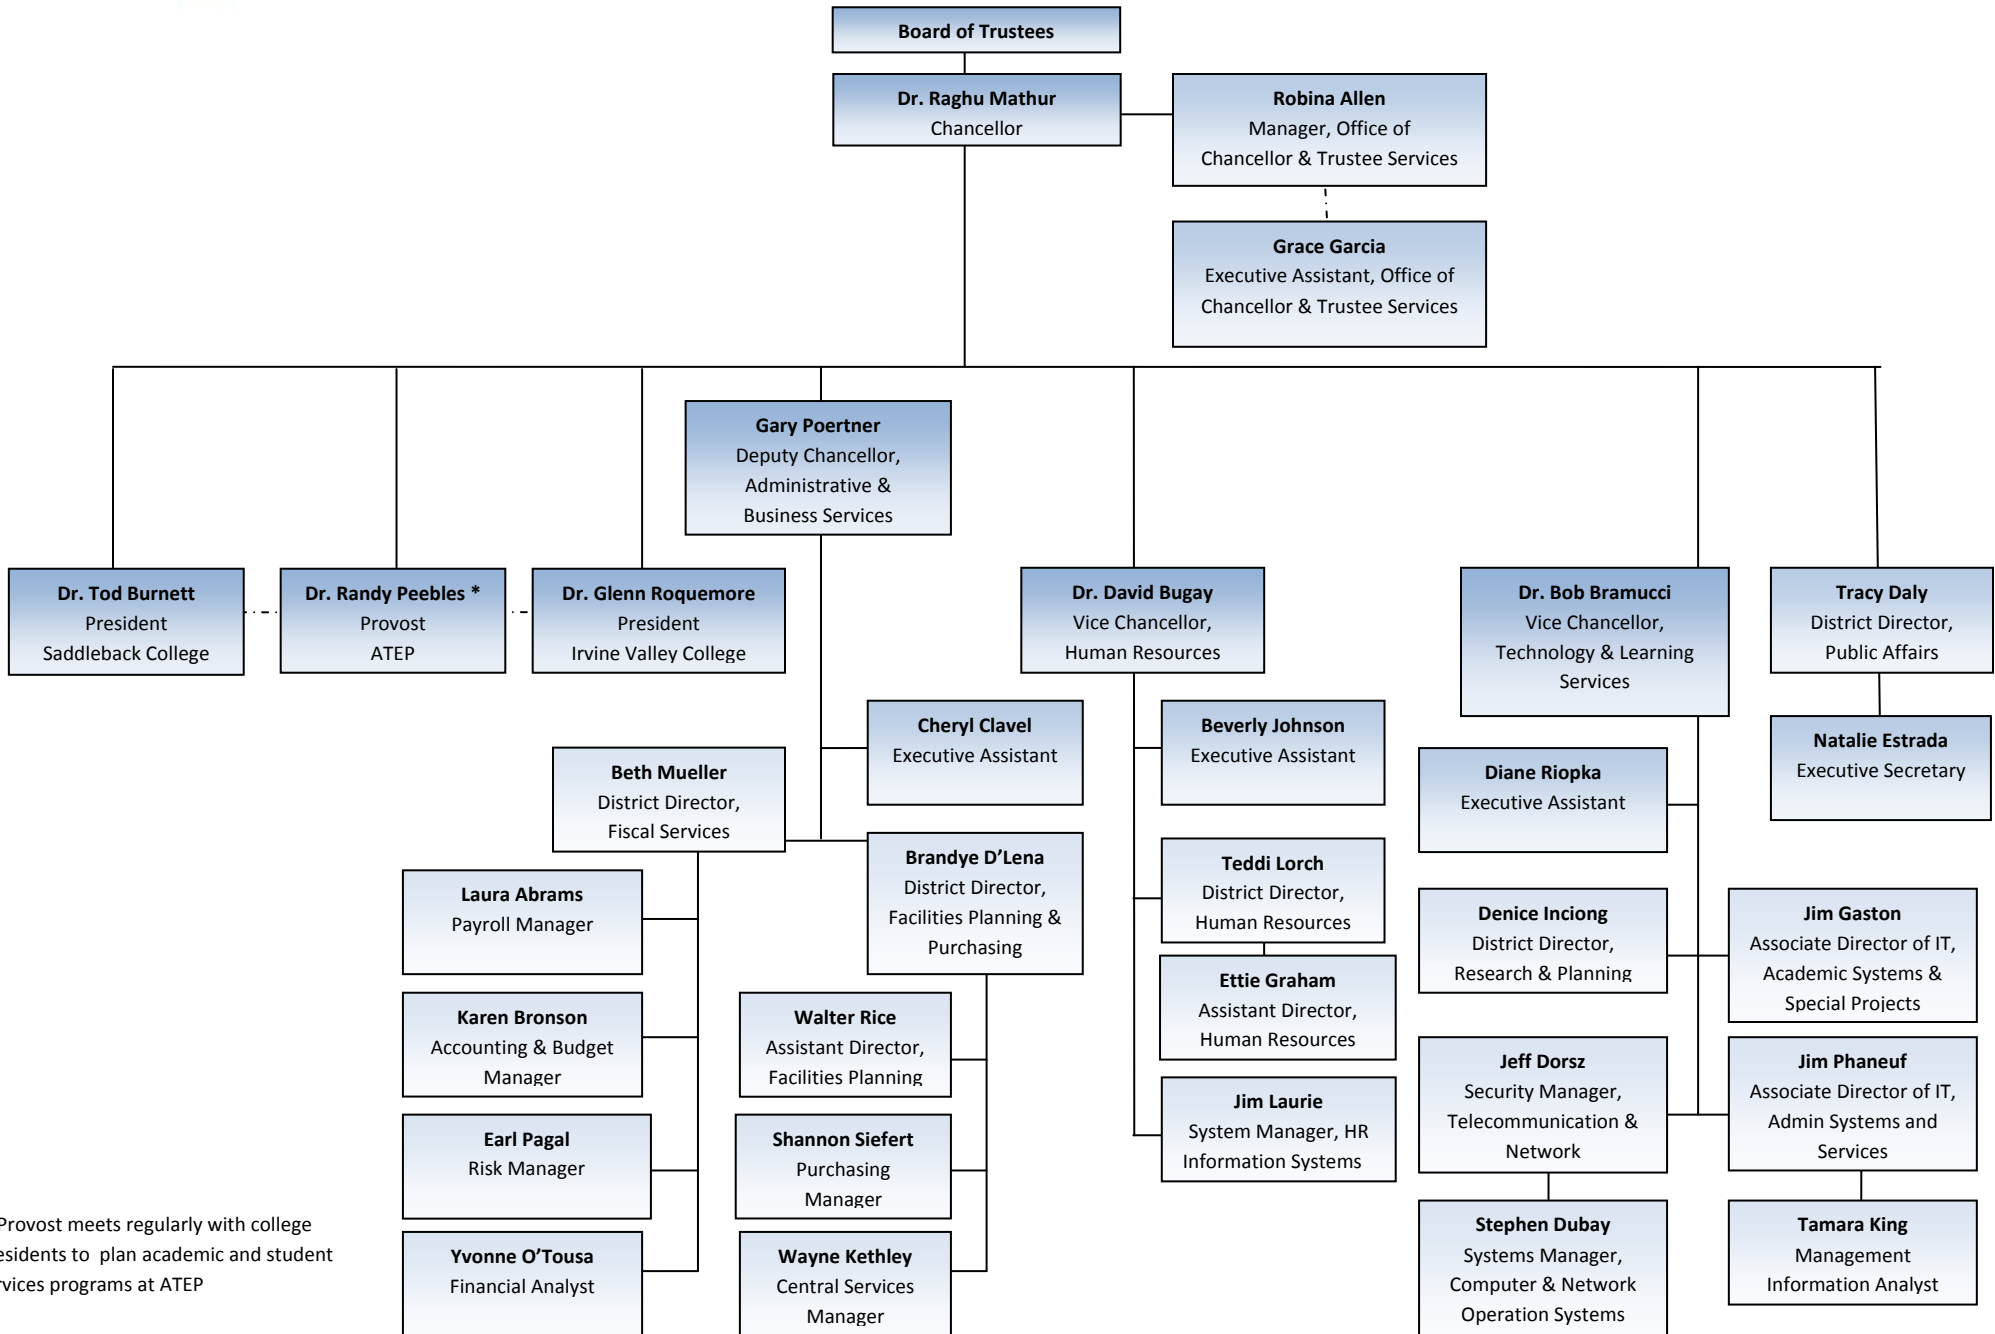

# South Orange County Community College District Organizational Chart

\* Provost meets regularly with college presidents to plan academic and student services programs at ATEP