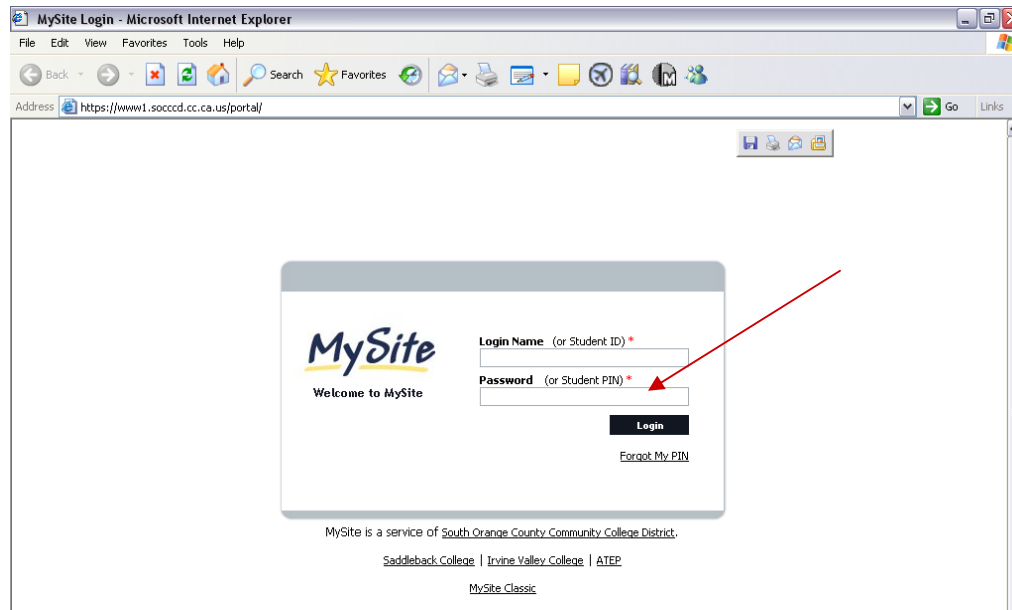

## About My Site

Faculty online services are available through MySite (the district web portal) accessible from the Saddleback College home page at [www.saddleback.edu](http://www.saddleback.edu). Login using your email name (Ex. sjones) and your Saddleback College e-mail password (last 4 digits of Social Security Number + 00).

Once you have logged into MySite using your Login Name and Password, choose the *Work* option from the menu on the left side.