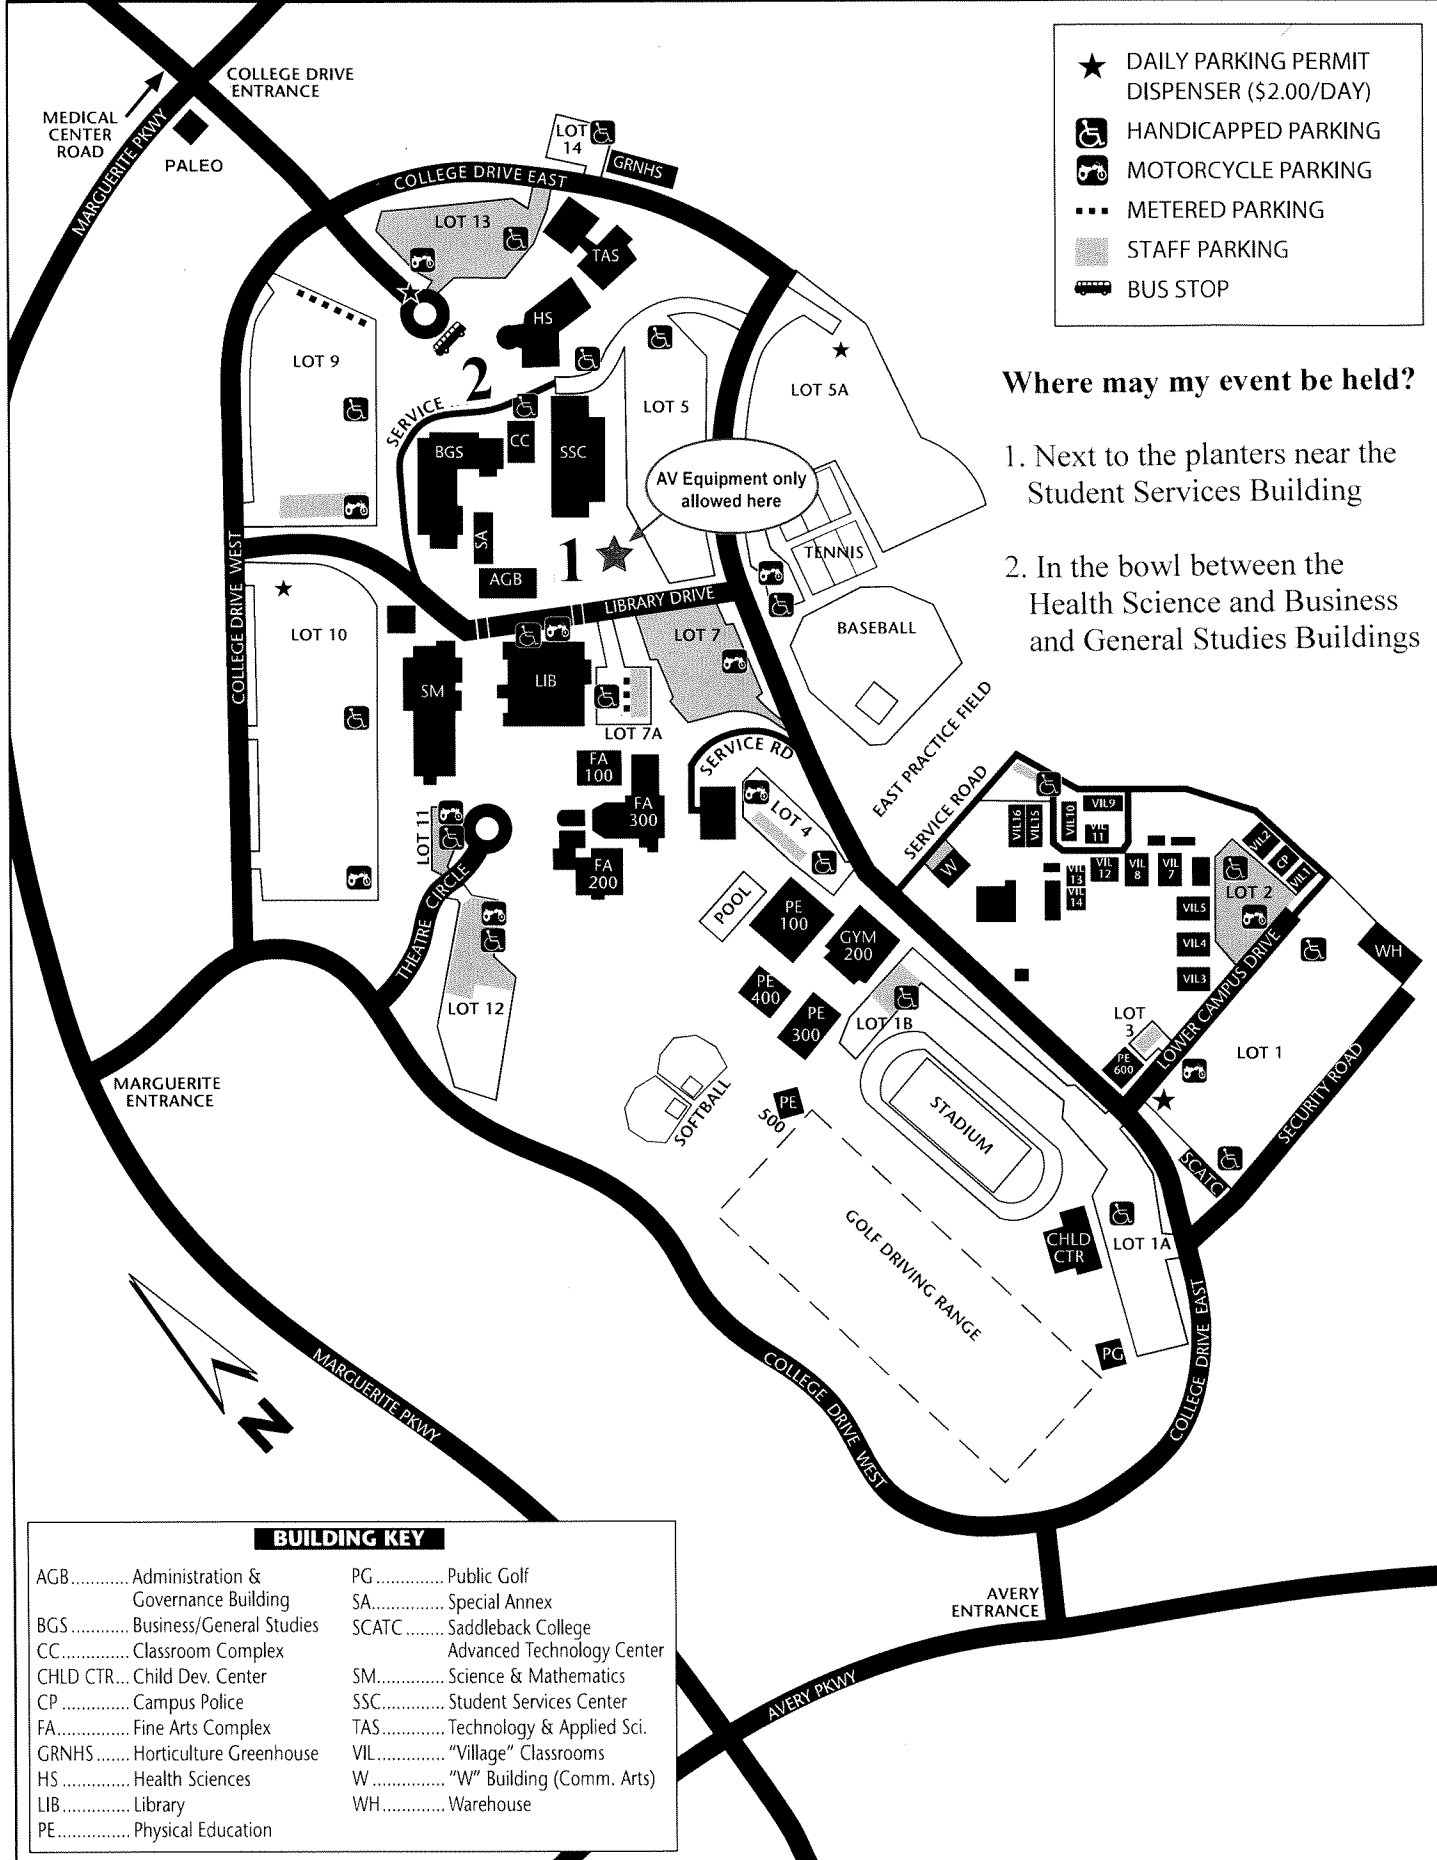

SADDLEBACK COLLEGE CAMPUS MAP

- ★ DAILY PARKING PERMIT DISPENSER (\$2.00/DAY)
- ♿ HANDICAPPED PARKING
- 🏍️ MOTORCYCLE PARKING
- ⋯ METERED PARKING
- ▨ STAFF PARKING
- 🚌 BUS STOP

Where may my event be held?

1. Next to the planters near the Student Services Building
2. In the bowl between the Health Science and Business and General Studies Buildings

BUILDING KEY

AGB..... Administration & Governance Building	PG..... Public Golf
BGS..... Business/General Studies	SA..... Special Annex
CC..... Classroom Complex	SCATC..... Saddleback College Advanced Technology Center
CHLD CTR... Child Dev. Center	SM..... Science & Mathematics
CP..... Campus Police	SSC..... Student Services Center
FA..... Fine Arts Complex	TAS..... Technology & Applied Sci.
GRNHS..... Horticulture Greenhouse	VIL..... "Village" Classrooms
HS..... Health Sciences	W..... "W" Building (Comm. Arts)
LIB..... Library	WH..... Warehouse
PE..... Physical Education	