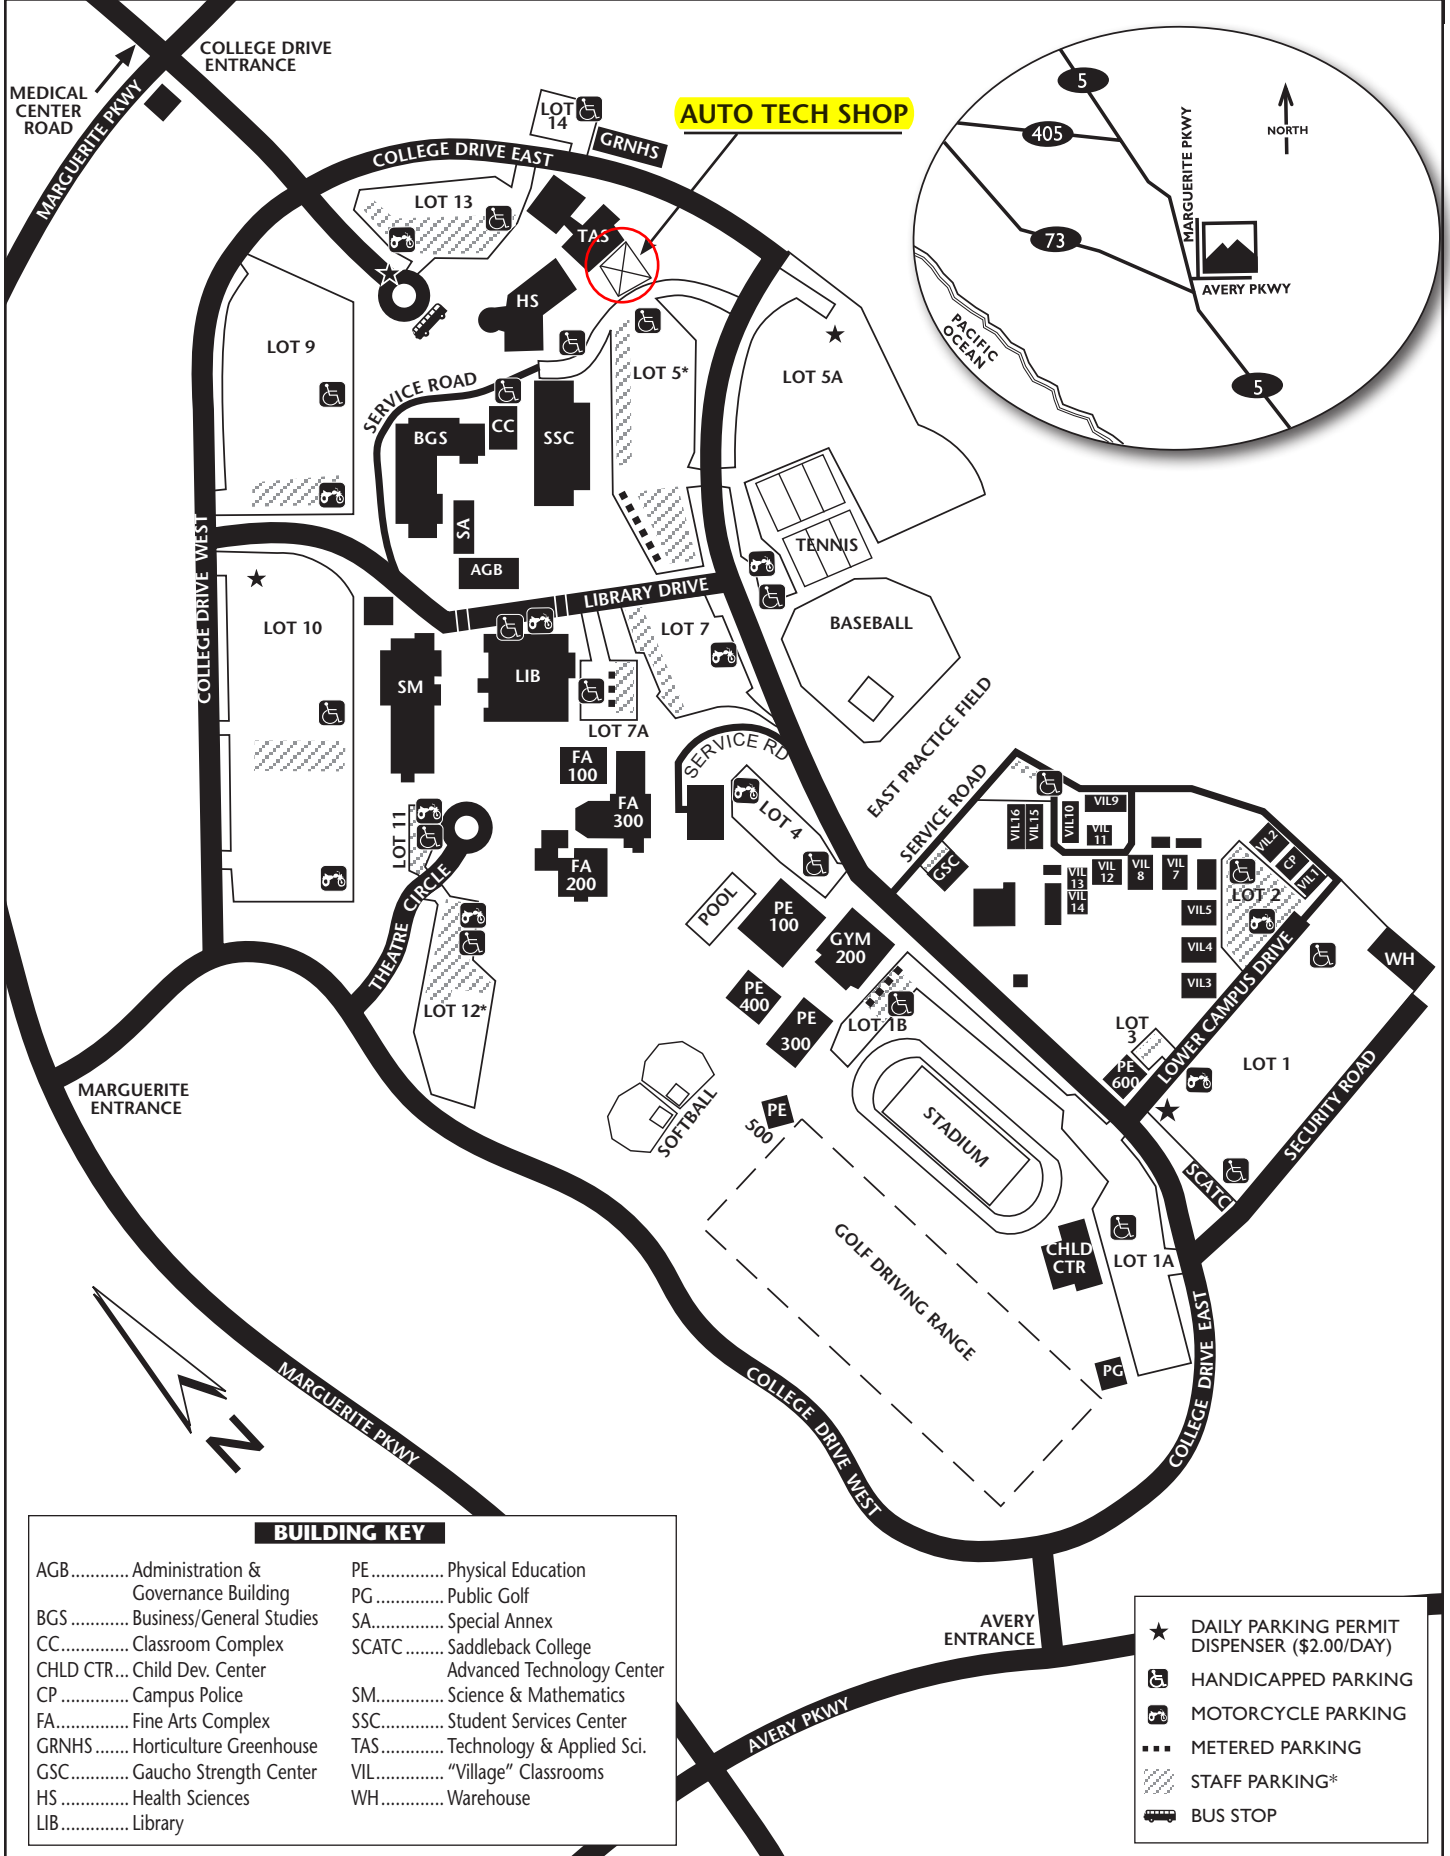

SADDLEBACK COLLEGE CAMPUS MAP

BUILDING KEY

AGB..... Administration & Governance Building	PE..... Physical Education
BGS..... Business/General Studies	PG..... Public Golf
CC..... Classroom Complex	SA..... Special Annex
CHLD CTR... Child Dev. Center	SCATC..... Saddleback College Advanced Technology Center
CP..... Campus Police	SM..... Science & Mathematics
FA..... Fine Arts Complex	SSC..... Student Services Center
GRNHS..... Horticulture Greenhouse	TAS..... Technology & Applied Sci.
GSC..... Gaucho Strength Center	VIL..... "Village" Classrooms
HS..... Health Sciences	WH..... Warehouse
LIB..... Library	

★	DAILY PARKING PERMIT DISPENSER (\$2.00/DAY)
♿	HANDICAPPED PARKING
🏍️	MOTORCYCLE PARKING
⋯	METERED PARKING
▨	STAFF PARKING*
🚌	BUS STOP