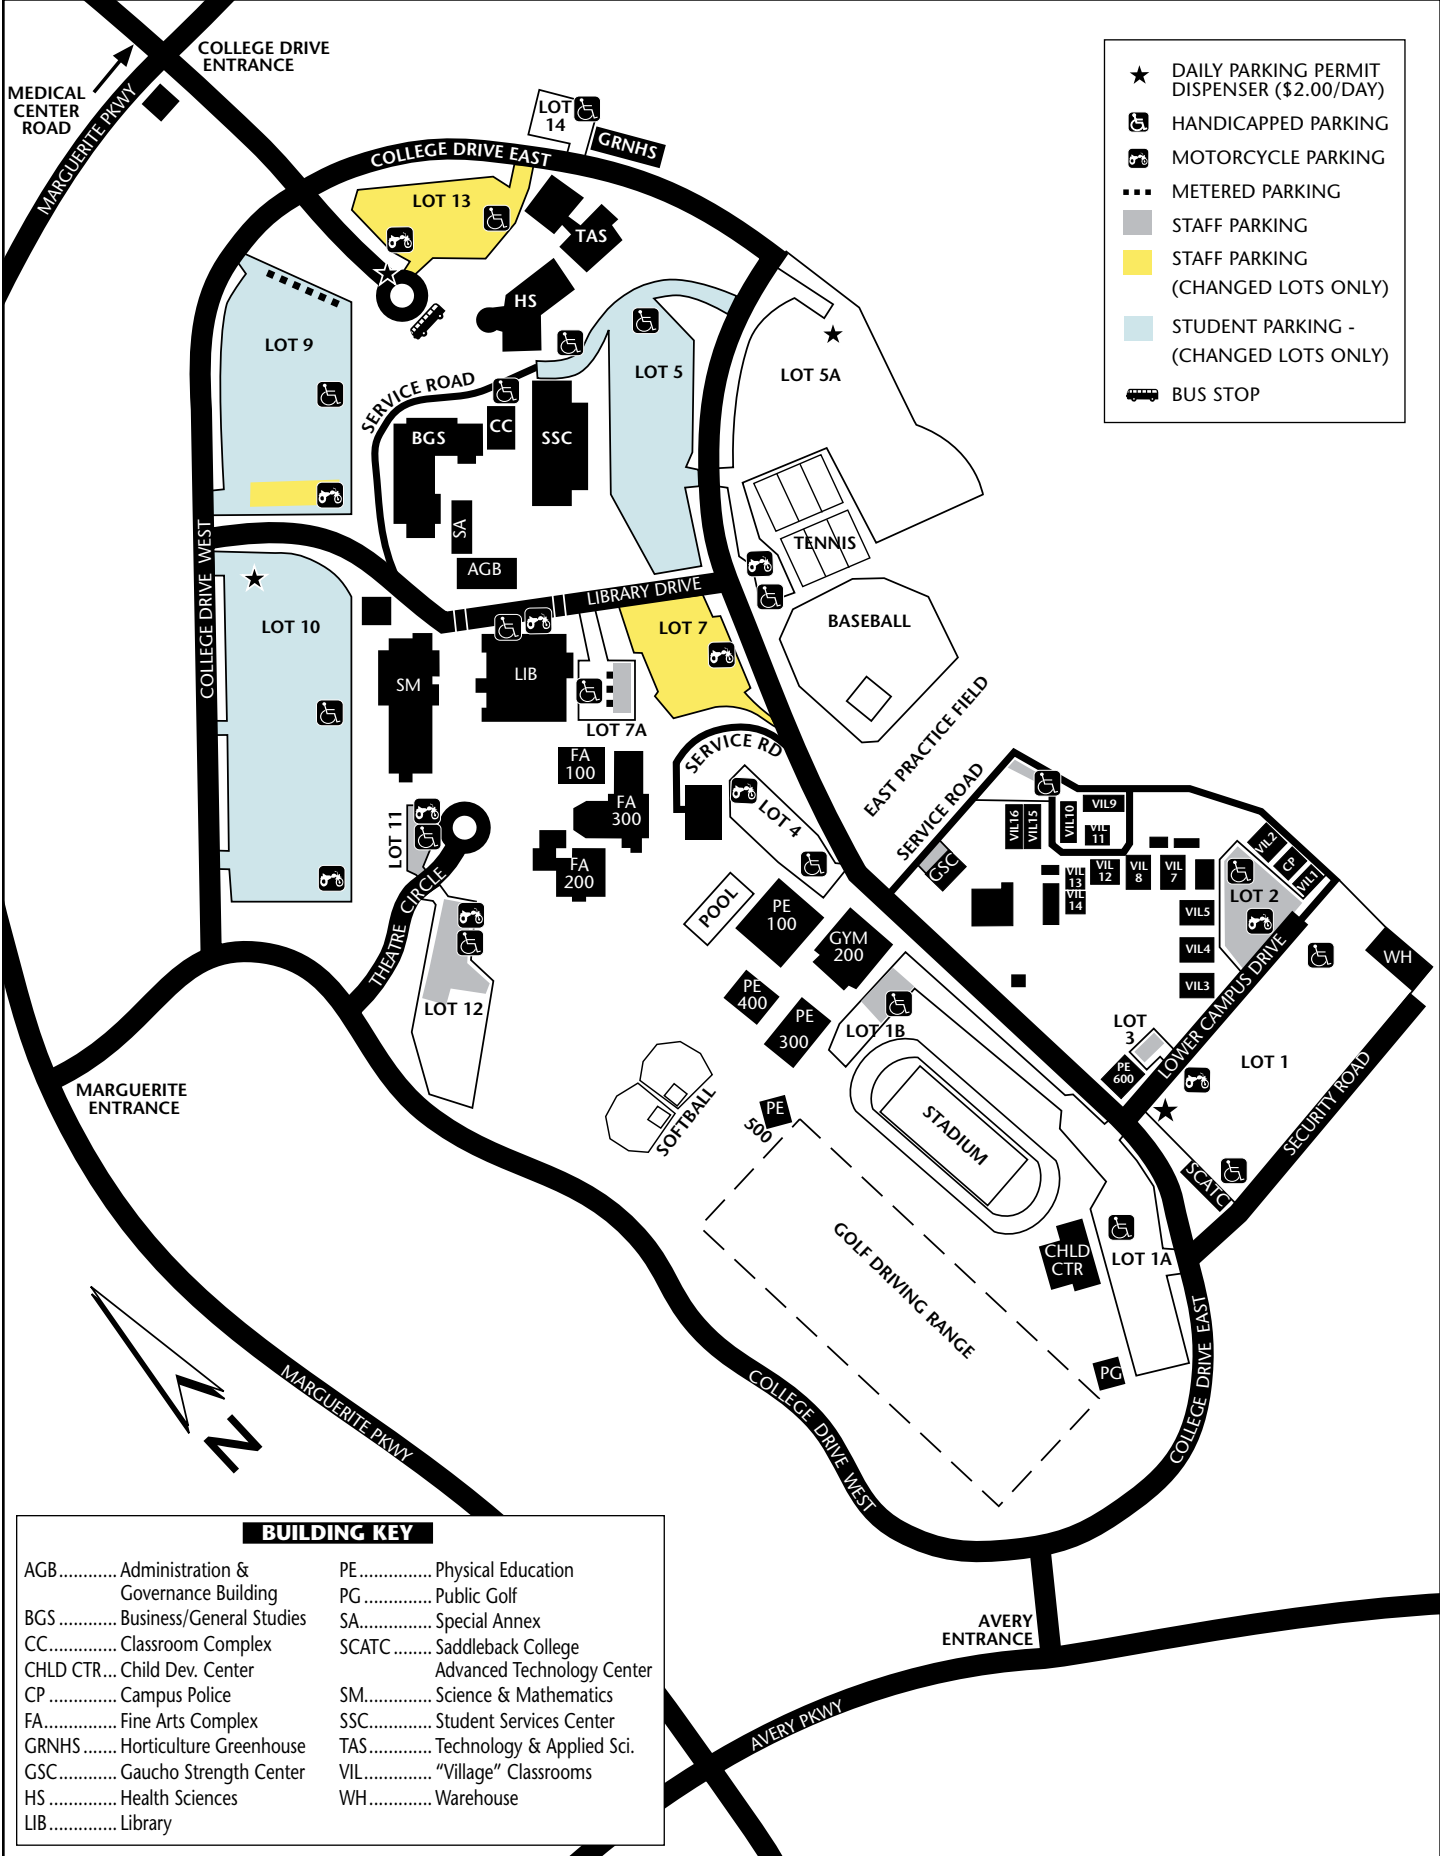

SADDLEBACK COLLEGE CAMPUS MAP

- ★ DAILY PARKING PERMIT DISPENSER (\$2.00/DAY)
- ♿ HANDICAPPED PARKING
- 🏍️ MOTORCYCLE PARKING
- ⋯ METERED PARKING
- STAFF PARKING
- STAFF PARKING (CHANGED LOTS ONLY)
- STUDENT PARKING - (CHANGED LOTS ONLY)
- 🚌 BUS STOP

BUILDING KEY

AGB.....Administration & Governance Building	PE.....Physical Education
BGS.....Business/General Studies	PG.....Public Golf
CC.....Classroom Complex	SA.....Special Annex
CHLD CTR...Child Dev. Center	SCATC.....Saddleback College Advanced Technology Center
CP.....Campus Police	SM.....Science & Mathematics
FA.....Fine Arts Complex	SSC.....Student Services Center
GRNHS.....Horticulture Greenhouse	TAS.....Technology & Applied Sci.
GSC.....Gaucho Strength Center	VIL....."Village" Classrooms
HS.....Health Sciences	WH.....Warehouse
LIB.....Library	