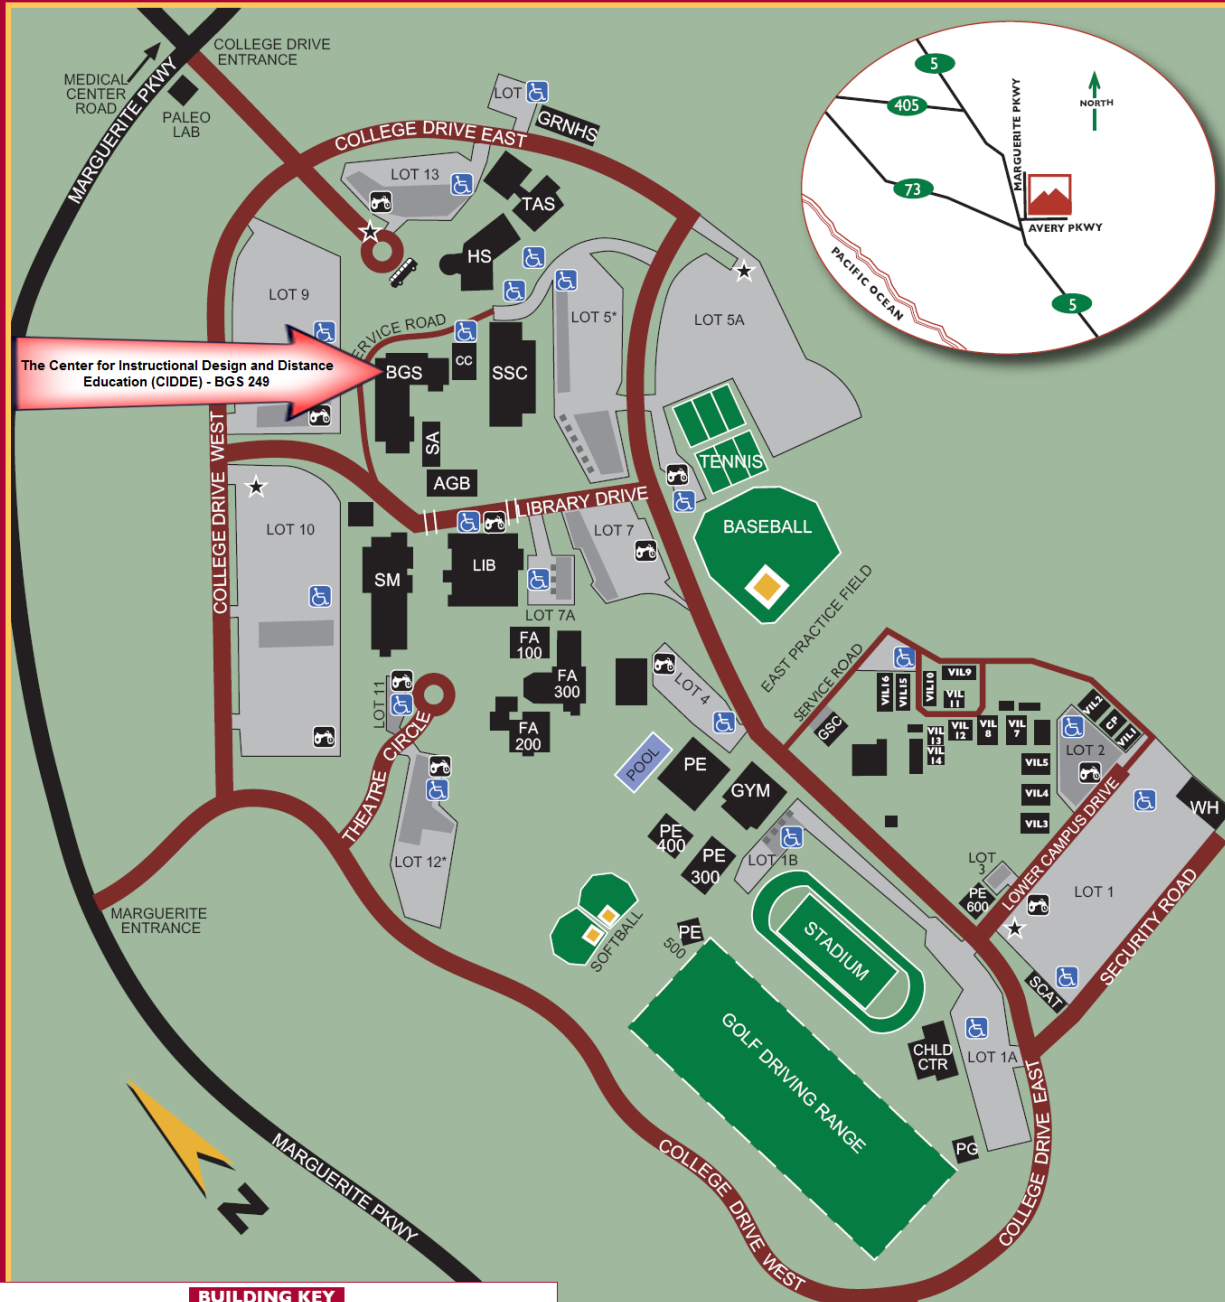

Saddleback College Campus Map

The Center for Instructional Design and Distance Education (CIDDE) - BGS 249

BUILDING KEY

AGB.....Administration & Governance Building	PE.....Physical Education
BGS.....Business/General Studies	PG.....Public Golf
CC.....Classroom Complex	SA.....Special Annex
CHLD CTR...Child Dev. Center	SCATC.....Saddleback College Advanced Technology Center
CP.....Campus Police	SM.....Science & Mathematics
FA.....Fine Arts Complex	SSC.....Student Services Center
GRNHS.....Horticulture Greenhouse	TAS.....Technology & Applied Sci.
GSC.....Gaucho Strength Center	VIL....."Village" Classrooms
HS.....Health Sciences	WH.....Warehouse
LIB.....Library	

- ★ DAILY PARKING PERMIT DISPENSER (\$2.00/DAY)
- ♿ HANDICAPPED PARKING
- 🏍️ MOTORCYCLE PARKING
- METERED PARKING
- STAFF PARKING*
- 🚌 BUS STOP

* EVENING PARKING
 Lot 12 and the south end of Lot 5 are open to students with current parking permits Monday - Thursday after 5 p.m.