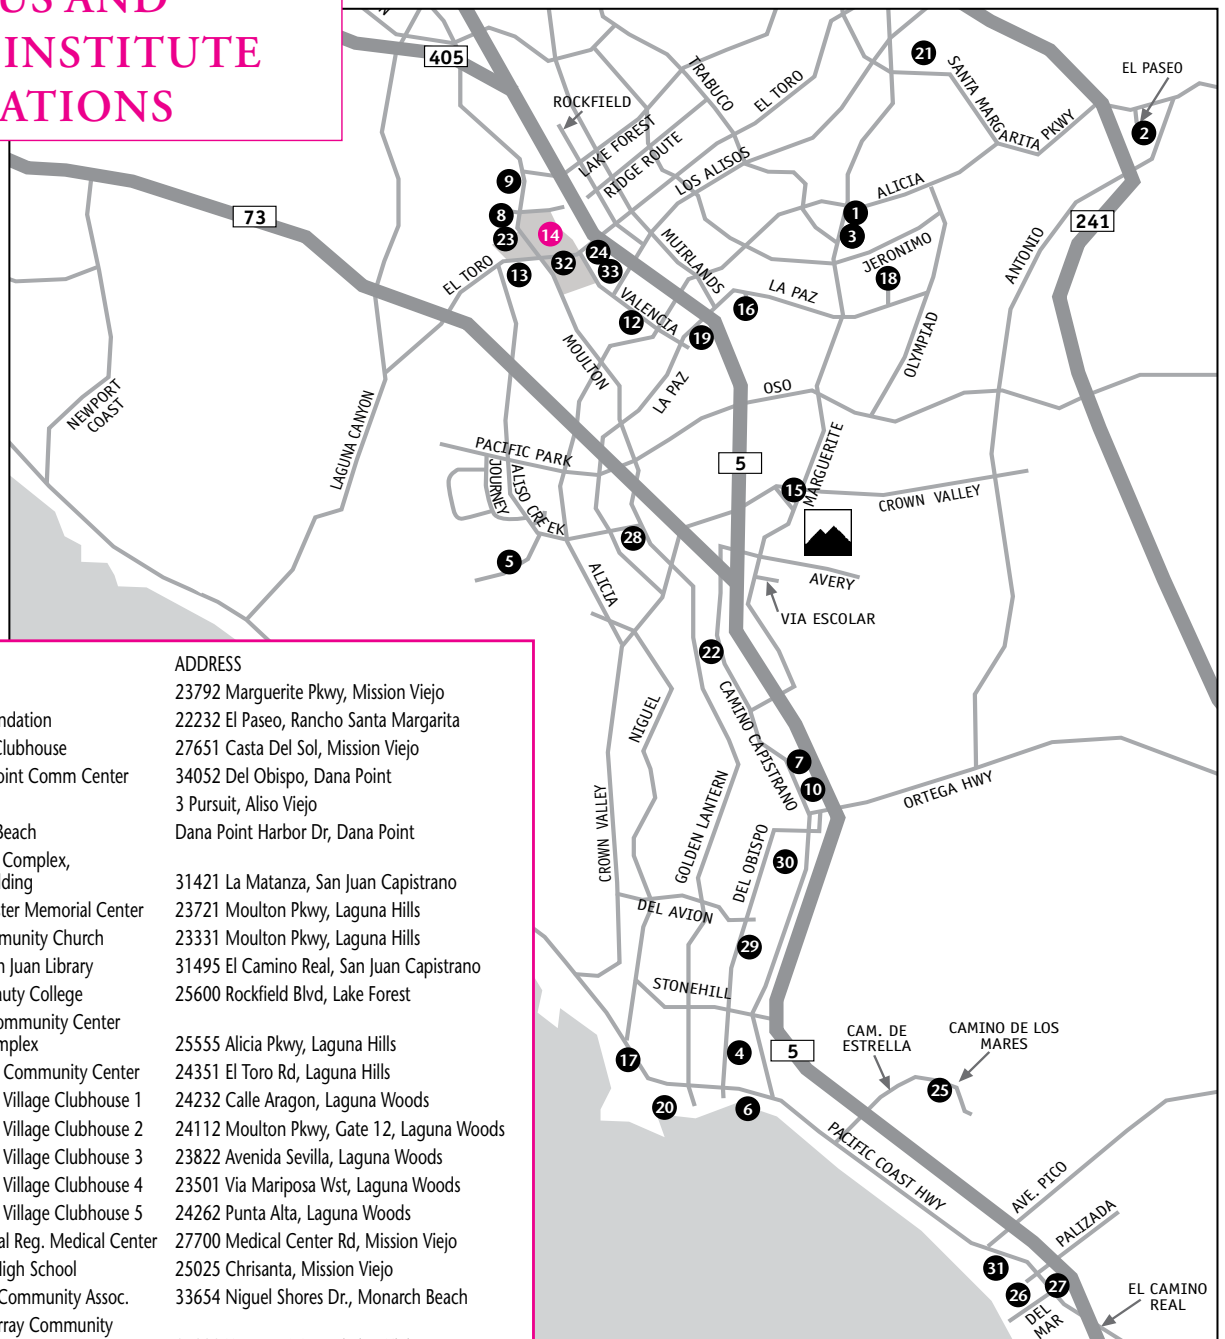

OFF-CAMPUS AND EMERITUS INSTITUTE CLASS LOCATIONS

CODE	MAP	LOCATION	ADDRESS
ATRIA SOL	1	Atria del Sol	23792 Marguerite Pkwy, Mission Viejo
BELL TOWER	2	Bell Tower Foundation	22232 El Paseo, Rancho Santa Margarita
CASTA	3	Casta Del Sol Clubhouse	27651 Casta Del Sol, Mission Viejo
CITY DP	4	City of Dana Point Comm Center	34052 Del Obispo, Dana Point
COV	5	The Covington	3 Pursuit, Aliso Viejo
DOHENY	6	Doheny State Beach	Dana Point Harbor Dr, Dana Point
FIRE STA	7	Old Firestation Complex, Lacouague Building	31421 La Matanza, San Juan Capistrano
FS SEN CTR	8	Florence Sylvester Memorial Center	23721 Moulton Pkwy, Laguna Hills
LAKE CH	9	Lake Hills Community Church	23331 Moulton Pkwy, Laguna Hills
LA SALA RM	10	La Sala Rm, San Juan Library	31495 El Camino Real, San Juan Capistrano
LF BEAUTY	11	Lake Forest Beauty College	25600 Rockfield Blvd, Lake Forest
LHCSC	12	Laguna Hills Community Center and Sports Complex	25555 Alicia Pkwy, Laguna Hills
LW COM CTR	13	Laguna Woods Community Center	24351 El Toro Rd, Laguna Hills
LWV1	14*	Laguna Woods Village Clubhouse 1	24232 Calle Aragon, Laguna Woods
LWV2	14*	Laguna Woods Village Clubhouse 2	24112 Moulton Pkwy, Gate 12, Laguna Woods
LWV3	14*	Laguna Woods Village Clubhouse 3	23822 Avenida Sevilla, Laguna Woods
LWV4	14*	Laguna Woods Village Clubhouse 4	23501 Via Mariposa Wst, Laguna Woods
LWV5	14*	Laguna Woods Village Clubhouse 5	24262 Punta Alta, Laguna Woods
MIS.MEDCTR	15	Mission Hospital Reg. Medical Center	27700 Medical Center Rd, Mission Viejo
MVHS	16	Mission Viejo High School	25025 Chrisanta, Mission Viejo
NIGLSHRS	17	Niguel Shores Community Assoc.	33654 Niguel Shores Dr., Monarch Beach
NOR COM	18	Norman P. Murray Community & Senior Center	24932 Veterans Way, Mission Viejo
OC REALTRS	19	OC Association of Realtors	25552 La Paz Rd, Laguna Hills
OCSEC	20	Orange County Sailing & Events Center	34451 Ensenada Place, Dana Point
PALMIA	21	Palmia Recreation Center	21455 Monterey, Mission Viejo
RANCHO CAP	22	Rancho Capistrano Soccer Fields	29251 Camino Capistrano, San Juan Capistrano
R TOWERS	23	Roddmoor Towers	24055 Paseo del Lago W., Laguna Woods
SAD HOSP	24	Saddleback Community Hospital	24451 Via Estrada, Laguna Hills
SAN CL HSP	25	SMMC - SanClemente	654 Camino de los Mares, San Clemente
SCL SNR	26	San Clemente Senior Center	242 Avenida Del Mar, San Clemente
SC PRES CH	27	San Clemente Presbyterian Church	119 North Ave de la Estrella, San Clemente
SEA CTRY	28	Sea Country Senior/Comm. Center	24602 Aliso Creek Rd, Laguna Niguel
SJC GYM	29	San Juan Capistrano Gym	25925 Camino Del Avion, San Juan Capistrano
SJ MOBIL	30	San Juan Mobil Estates	32302 Alipaz St, San Juan Capistrano
ST CLEMENT	31	St. Clement's Episcopal Church	202 Avenida Aragon, San Clemente
UNI MET	32	Laguna Country United Methodist Church	24442 Moulton Pkwy, Laguna Woods
VIL VAL	33	Villa Valencia	24552 Paseo de Valencia, Laguna Hills