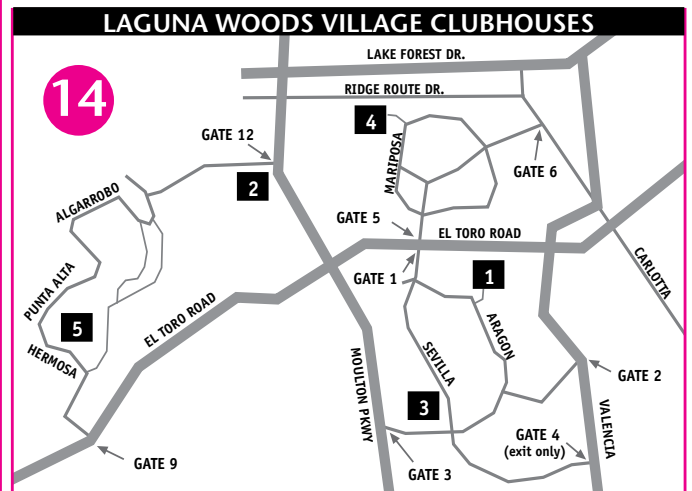

OFF-CAMPUS AND EMERITUS INSTITUTE CLASS LOCATIONS