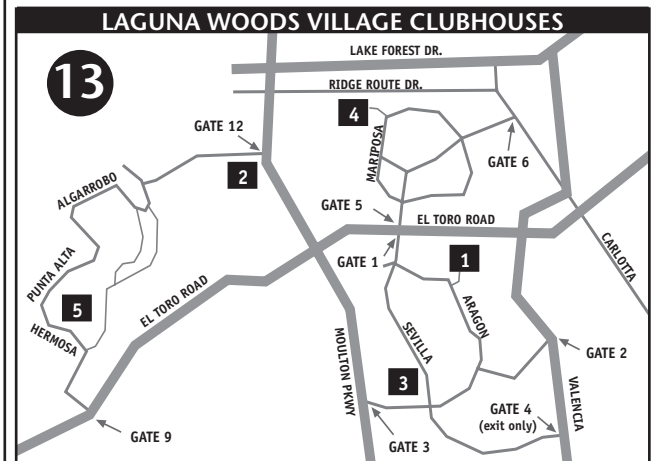

EMERITUS INSTITUTE CLASS LOCATIONS

CODE	MAP LOCATION	ADDRESS
ATRIA SOL	1 Atria del Sol	23792 Marguerite Pkwy, Mission Viejo
BELL TOWER	2 Bell Tower Foundation	22232 El Paseo, Rancho Santa Margarita
CASTA	3 Casta Del Sol Clubhouse	27651 Casta Del Sol, Mission Viejo
CITY DP	4 City of Dana Point Comm Center	34052 Del Obispo, Dana Point
COM HS	5 Community House, Inc.	24642 San Juan St, Dana Point
COV	6 The Covington	3 Pursuit, Aliso Viejo
FIRE STA	7 Old Firestation Complex, Lacouague Building	31421 La Matanza, San Juan Capistrano
FS SEN CTR	8 Florence Sylvester Memorial Center	23721 Moulton Pkwy, Laguna Hills
HERIT	9 Heritage Pointe	27356 Bellogente, Mission Viejo
LAKE CH	10 Lake Hills Community Church	23331 Moulton Pkwy, Laguna Hills
LA SALA RM	11 La Sala Rm, San Juan Capo Library	31495 El Camino Real, San Juan Capistrano
LHCCSC	12 Laguna Hills Community Center and Sports Complex	25555 Alicia Pkwy, Laguna Hills
LWV1	13* Laguna Woods Village Clubhouse 1	24232 Calle Aragon, Laguna Woods
LWV2	13* Laguna Woods Village Clubhouse 2	24112 Moulton Pkwy, Gate 12, Laguna Woods
LWV3	13* Laguna Woods Village Clubhouse 3	23822 Avenida Sevilla, Laguna Woods
LWV4	13* Laguna Woods Village Clubhouse 4	23501 Via Mariposa Wst, Laguna Woods
LWV5	13* Laguna Woods Village Clubhouse 5	24262 Punta Alta, Laguna Woods
MOORE'S	14 Moore's Sewing Center	25390 Marguerite Pkwy, Mission Viejo
NOR COM	15 Norman P. Murray Community & Senior Center	24932 Veterans Way, Mission Viejo
PALMIA	16 Palmia Recreation Center	21455 Monterey, Mission Viejo
RENAISSANC	17 Renaissance at the Regency	24441 Calle Sonora, Laguna Woods
R TOWERS	18 Rossmoor Towers	24055 Paseo del Lago W., Laguna Woods
SCL SNR	19 San Clemente Senior Center	242 Avenida Del Mar, San Clemente
SC PRES CH	20 San Clemente Presbyterian Church	119 North Ave de la Estrella, San Clemente
SEA CTRY	21 Sea Country Senior/Comm. Center	24602 Aliso Creek Rd, Laguna Niguel
SJC GYM	22 San Juan Capistrano Gym	25925 Camino Del Avion, San Juan Capistrano
SJ MOBIL	23 San Juan Mobil Estates	32302 Alipaz St, San Juan Capistrano
ST CLEMENT	24 St. Clement's Episcopal Church	202 Avenida Aragon, San Clemente
UNI MET	25 Laguna Country United Methodist Church	24442 Moulton Pkwy, Laguna Woods
VIL VAL	26 Villa Valencia	24552 Paseo de Valencia, Laguna Hills