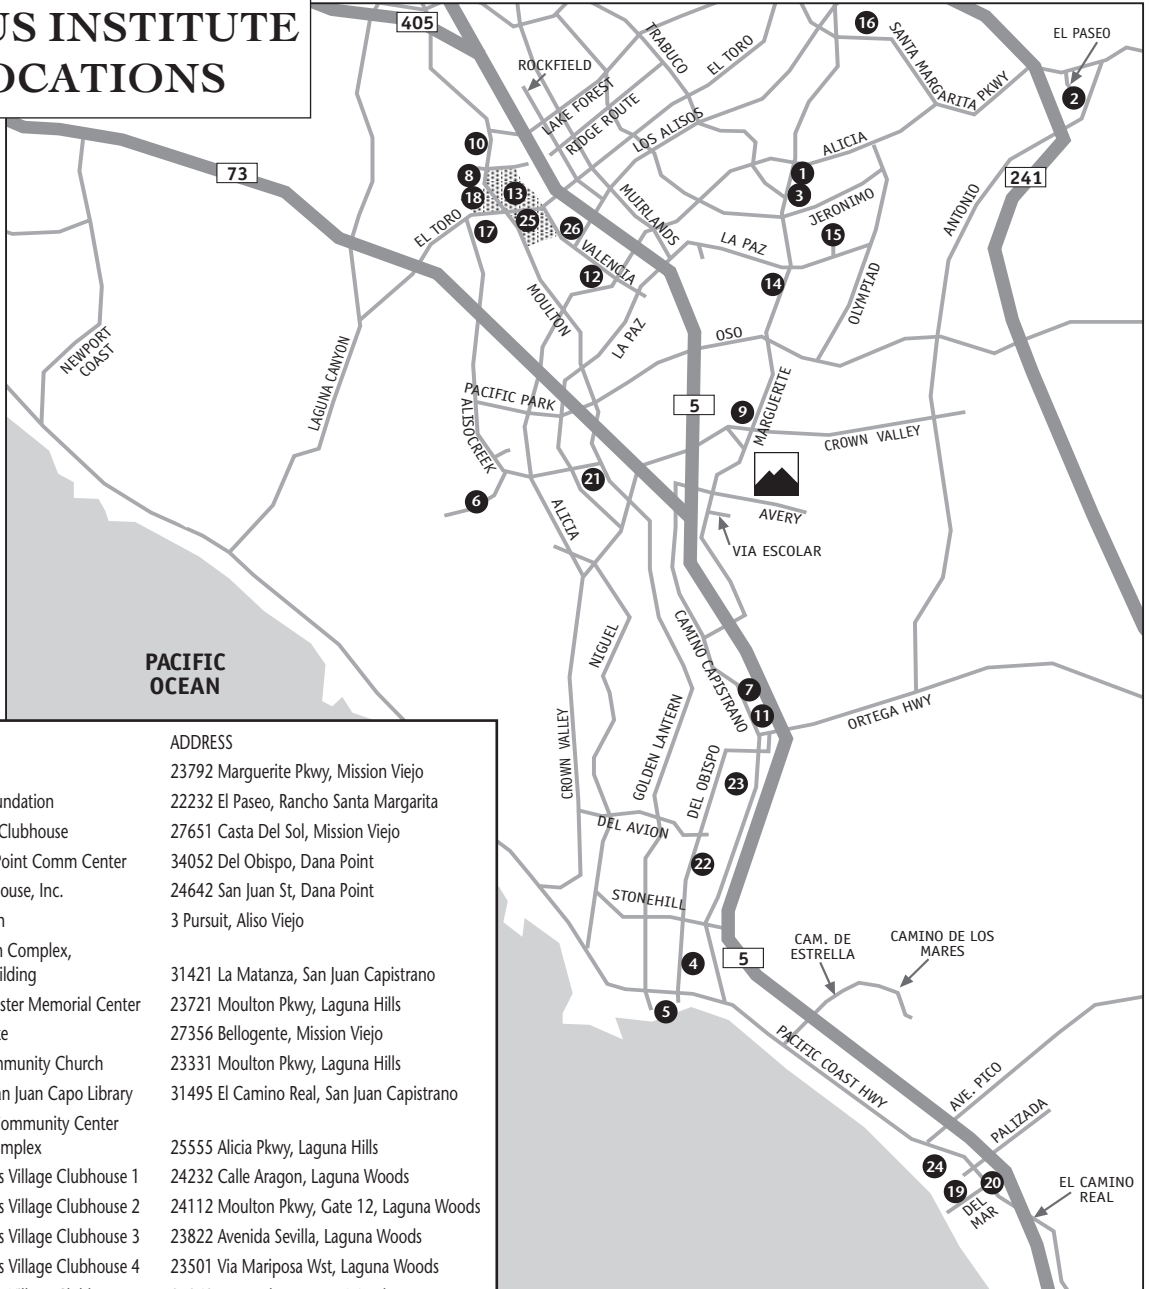

EMERITUS INSTITUTE CLASS LOCATIONS

CODE	MAP LOCATION	ADDRESS
ATRIA SOL	1 Atria del Sol	23792 Marguerite Pkwy, Mission Viejo
BELL TOWER	2 Bell Tower Foundation	22232 El Paseo, Rancho Santa Margarita
CASTA	3 Casta Del Sol Clubhouse	27651 Casta Del Sol, Mission Viejo
CITY DP	4 City of Dana Point Comm Center	34052 Del Obispo, Dana Point
COM HS	5 Community House, Inc.	24642 San Juan St, Dana Point
COV	6 The Covington	3 Pursuit, Aliso Viejo
FIRE STA	7 Old Firestation Complex, Lacouague Building	31421 La Matanza, San Juan Capistrano
FS SEN CTR	8 Florence Sylvester Memorial Center	23721 Moulton Pkwy, Laguna Hills
HERIT	9 Heritage Pointe	27356 Bellogente, Mission Viejo
LAKE CH	10 Lake Hills Community Church	23331 Moulton Pkwy, Laguna Hills
LA SALA RM	11 La Sala Rm, San Juan Capo Library	31495 El Camino Real, San Juan Capistrano
LHCCSC	12 Laguna Hills Community Center and Sports Complex	25555 Alicia Pkwy, Laguna Hills
LWV1	13* Laguna Woods Village Clubhouse 1	24232 Calle Aragon, Laguna Woods
LWV2	13* Laguna Woods Village Clubhouse 2	24112 Moulton Pkwy, Gate 12, Laguna Woods
LWV3	13* Laguna Woods Village Clubhouse 3	23822 Avenida Sevilla, Laguna Woods
LWV4	13* Laguna Woods Village Clubhouse 4	23501 Via Mariposa Wst, Laguna Woods
LWV5	13* Laguna Woods Village Clubhouse 5	24262 Punta Alta, Laguna Woods
MOORE'S	14 Moore's Sewing Center	25390 Marguerite Pkwy, Mission Viejo
NOR COM	15 Norman P. Murray Community & Senior Center	24932 Veterans Way, Mission Viejo
PALMIA	16 Palmia Recreation Center	21455 Monterey, Mission Viejo
RENAISSANC	17 Renaissance at the Regency	24441 Calle Sonora, Laguna Woods
R TOWERS	18 Rossmoor Towers	24055 Paseo del Lago W., Laguna Woods
SCL SNR	19 San Clemente Senior Center	242 Avenida Del Mar, San Clemente
SC PRES CH	20 San Clemente Presbyterian Church	119 North Ave de la Estrella, San Clemente
SEA CTRY	21 Sea Country Senior/Comm. Center	24602 Aliso Creek Rd, Laguna Niguel
SJC GYM	22 San Juan Capistrano Gym	25925 Camino Del Avion, San Juan Capistrano
SJ MOBIL	23 San Juan Mobil Estates	32302 Alipaz St, San Juan Capistrano
ST CLEMENT	24 St. Clement's Episcopal Church	202 Avenida Aragon, San Clemente
UNI MET	25 Laguna Country United Methodist Church	24442 Moulton Pkwy, Laguna Woods
VIL VAL	26 Villa Valencia	24552 Paseo de Valencia, Laguna Hills