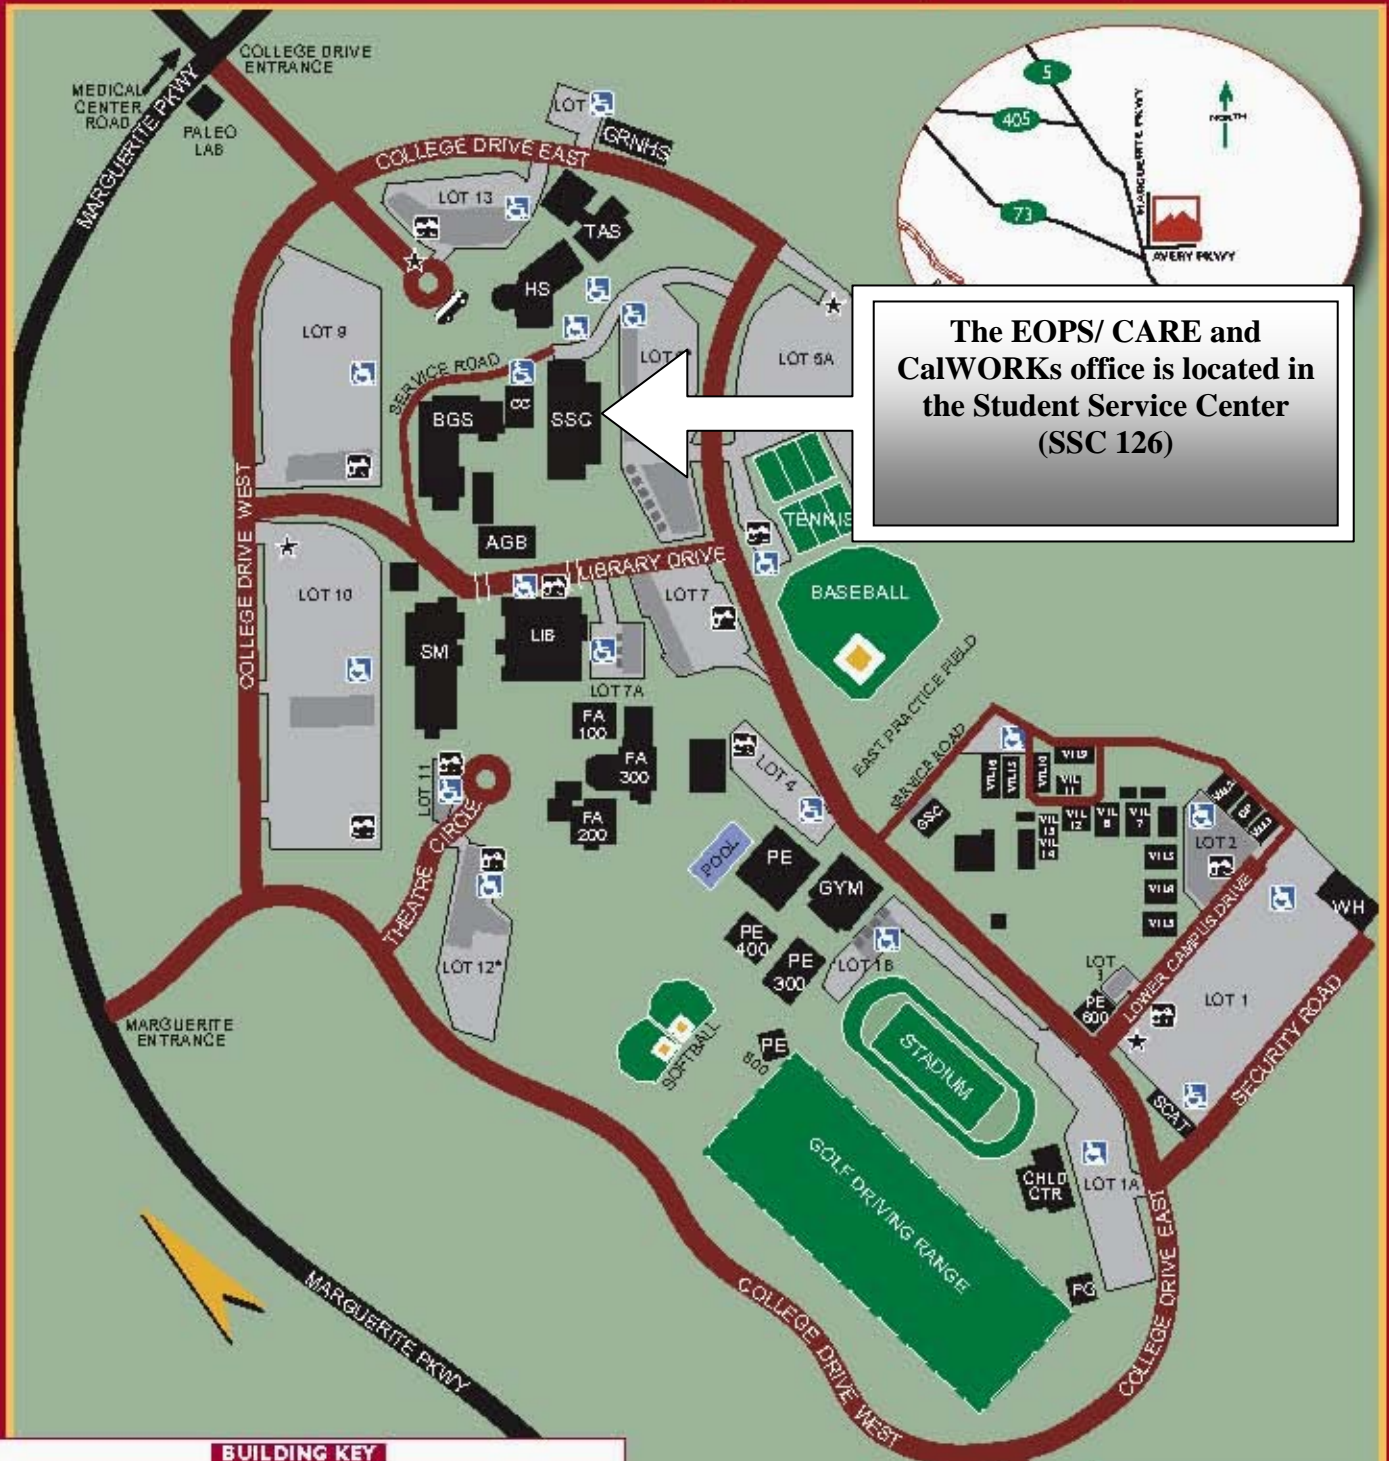

# Saddleback College Campus Map

The EOPS/ CARE and CalWORKs office is located in the Student Service Center (SSC 126)

## BUILDING KEY

- |  |   |
|--|---|
| ACB.....Administration & Governance Building | PE.....Physical Education                               |
| BGS.....Business/General Studies             | PG.....Public Golf                                      |
| CC.....Classroom Complex                     | SA.....Special Annex                                    |
| CHLD CTR...Child Dev. Center                 | SCATC.....Saddleback College Advanced Technology Center |
| CP.....Campus Police                         | SM.....Science & Mathematics                            |
| FA.....Fine Arts Complex                     | SSC.....Student Services Center                         |
| GRNHS.....Horticulture Greenhouse            | TAS.....Technology & Applied Sci.                       |
| GSC.....Gaucho Strength Center               | VIL....."Village" Classrooms                            |
| HS.....Health Sciences                       | WH.....Warehouse  |
| LIB.....Library                              |   |

- ★ DAILY PARKING PERMIT DISPENSER (\$2.00/DAY)
- ♿ HANDICAPPED PARKING
- 🏍️ MOTORCYCLE PARKING
- ⋯ METERED PARKING
- STAFF PARKING\*
- 🚌 BUS STOP

\* EVENING PARKING  
 Lot 12 and the south end of Lot 5 are open to students with current parking permits Monday - Thursday after 5 p.m.