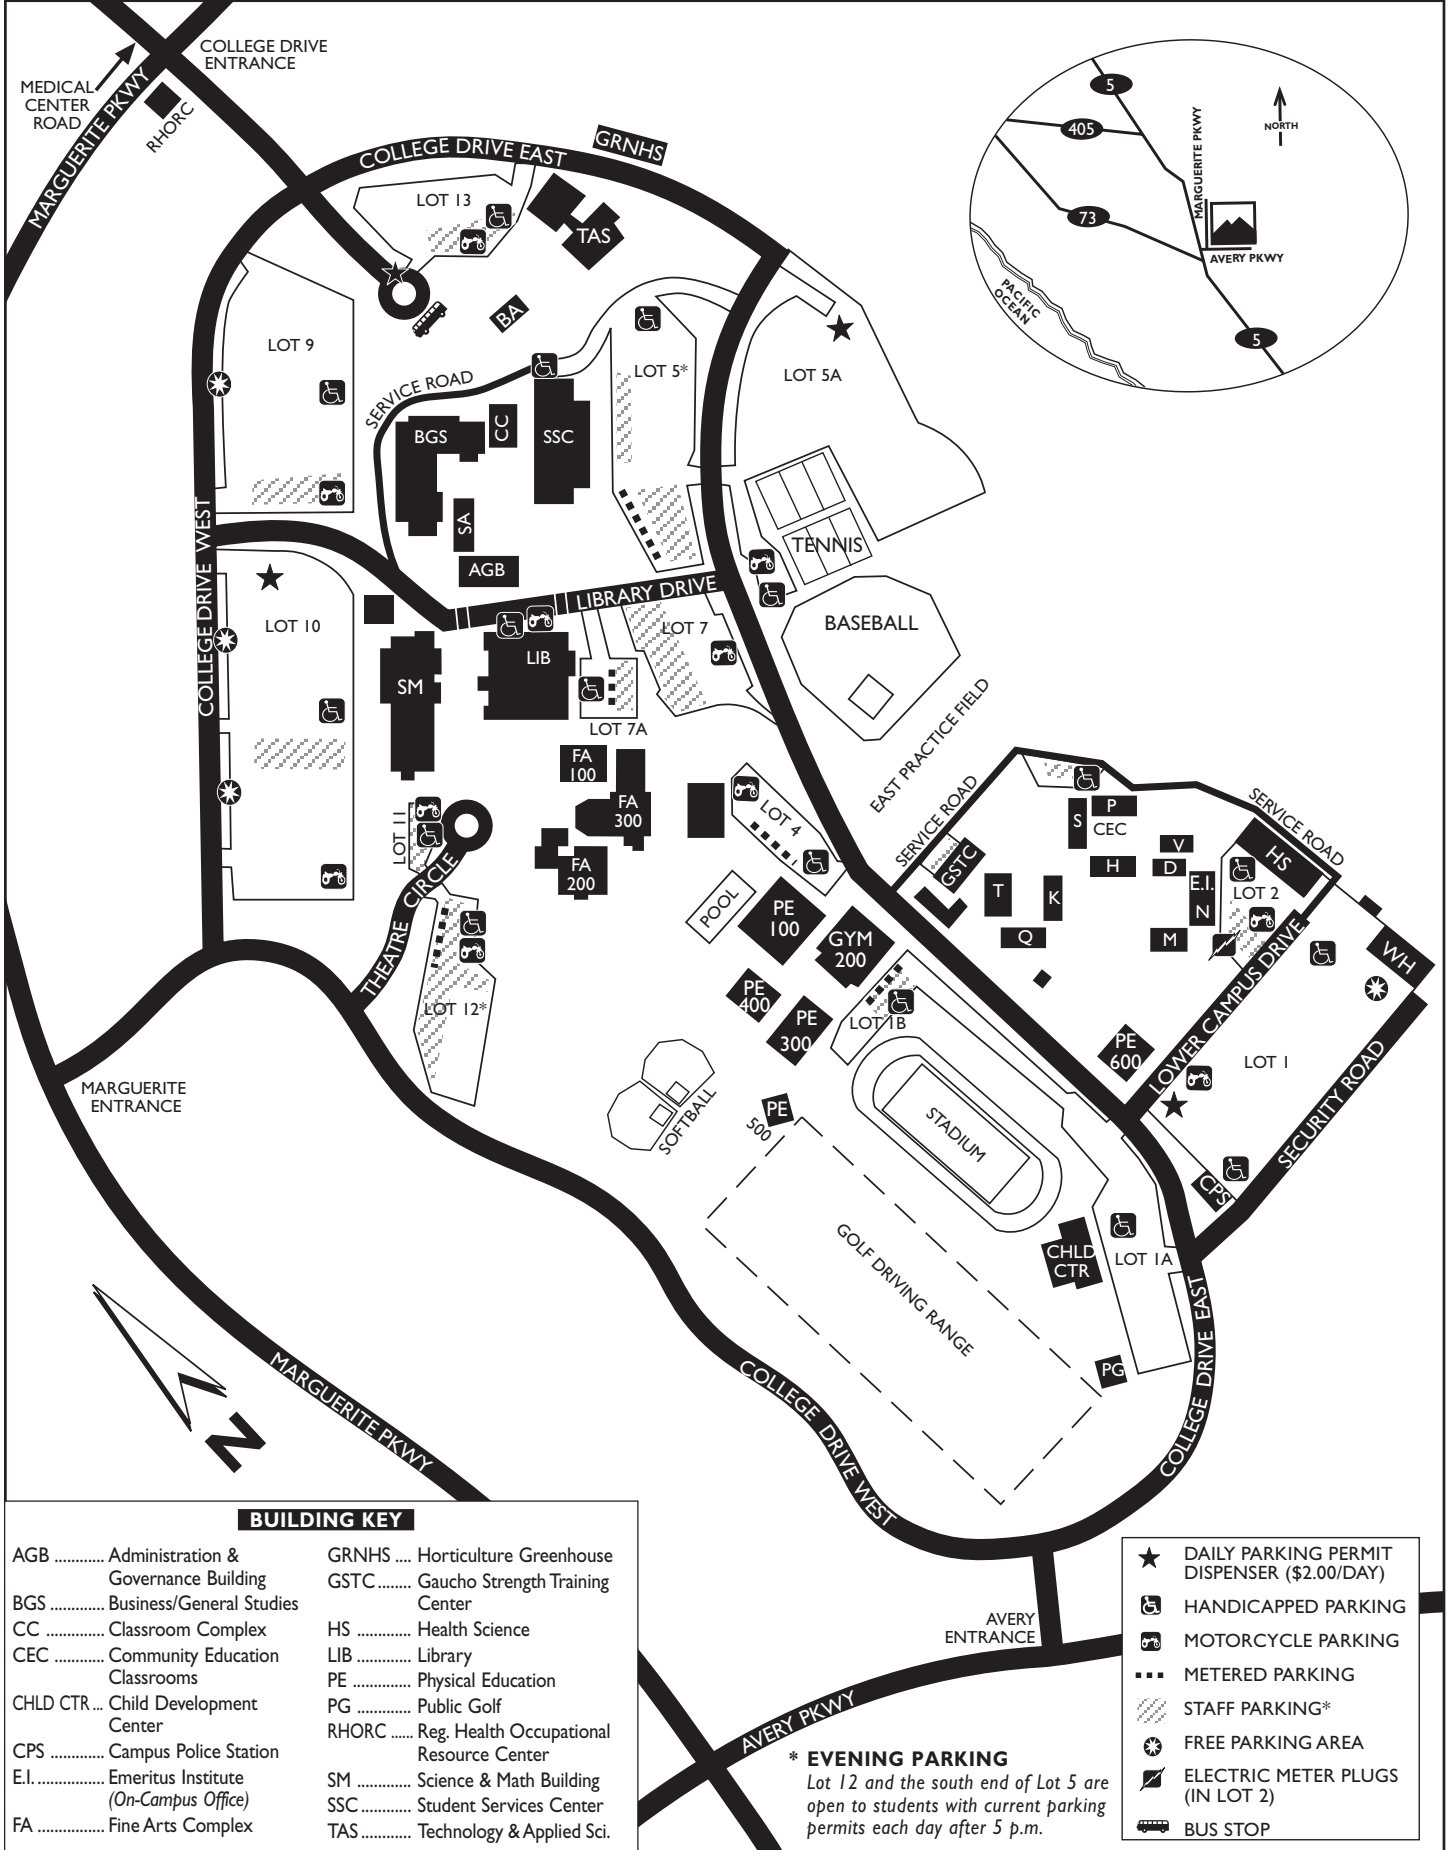

SADDLEBACK COLLEGE CAMPUS MAP

BUILDING KEY

AGB Administration & Governance Building	GRNHS Horticulture Greenhouse
BGS Business/General Studies	GSTC Gauchos Strength Training Center
CC Classroom Complex	HS Health Science
CEC Community Education Classrooms	LIB Library
CHLD CTR ... Child Development Center	PE Physical Education
CPS Campus Police Station	PG Public Golf
E.I. Emeritus Institute (On-Campus Office)	RHORC Reg. Health Occupational Resource Center
FA Fine Arts Complex	SM Science & Math Building
	SSC Student Services Center
	TAS Technology & Applied Sci.

★	DAILY PARKING PERMIT DISPENSER (\$2.00/DAY)
♿	HANDICAPPED PARKING
🏍️	MOTORCYCLE PARKING
⋯	METERED PARKING
▨	STAFF PARKING*
⊙	FREE PARKING AREA
⚡	ELECTRIC METER PLUGS (IN LOT 2)
🚌	BUS STOP

*** EVENING PARKING**
 Lot 12 and the south end of Lot 5 are open to students with current parking permits each day after 5 p.m.