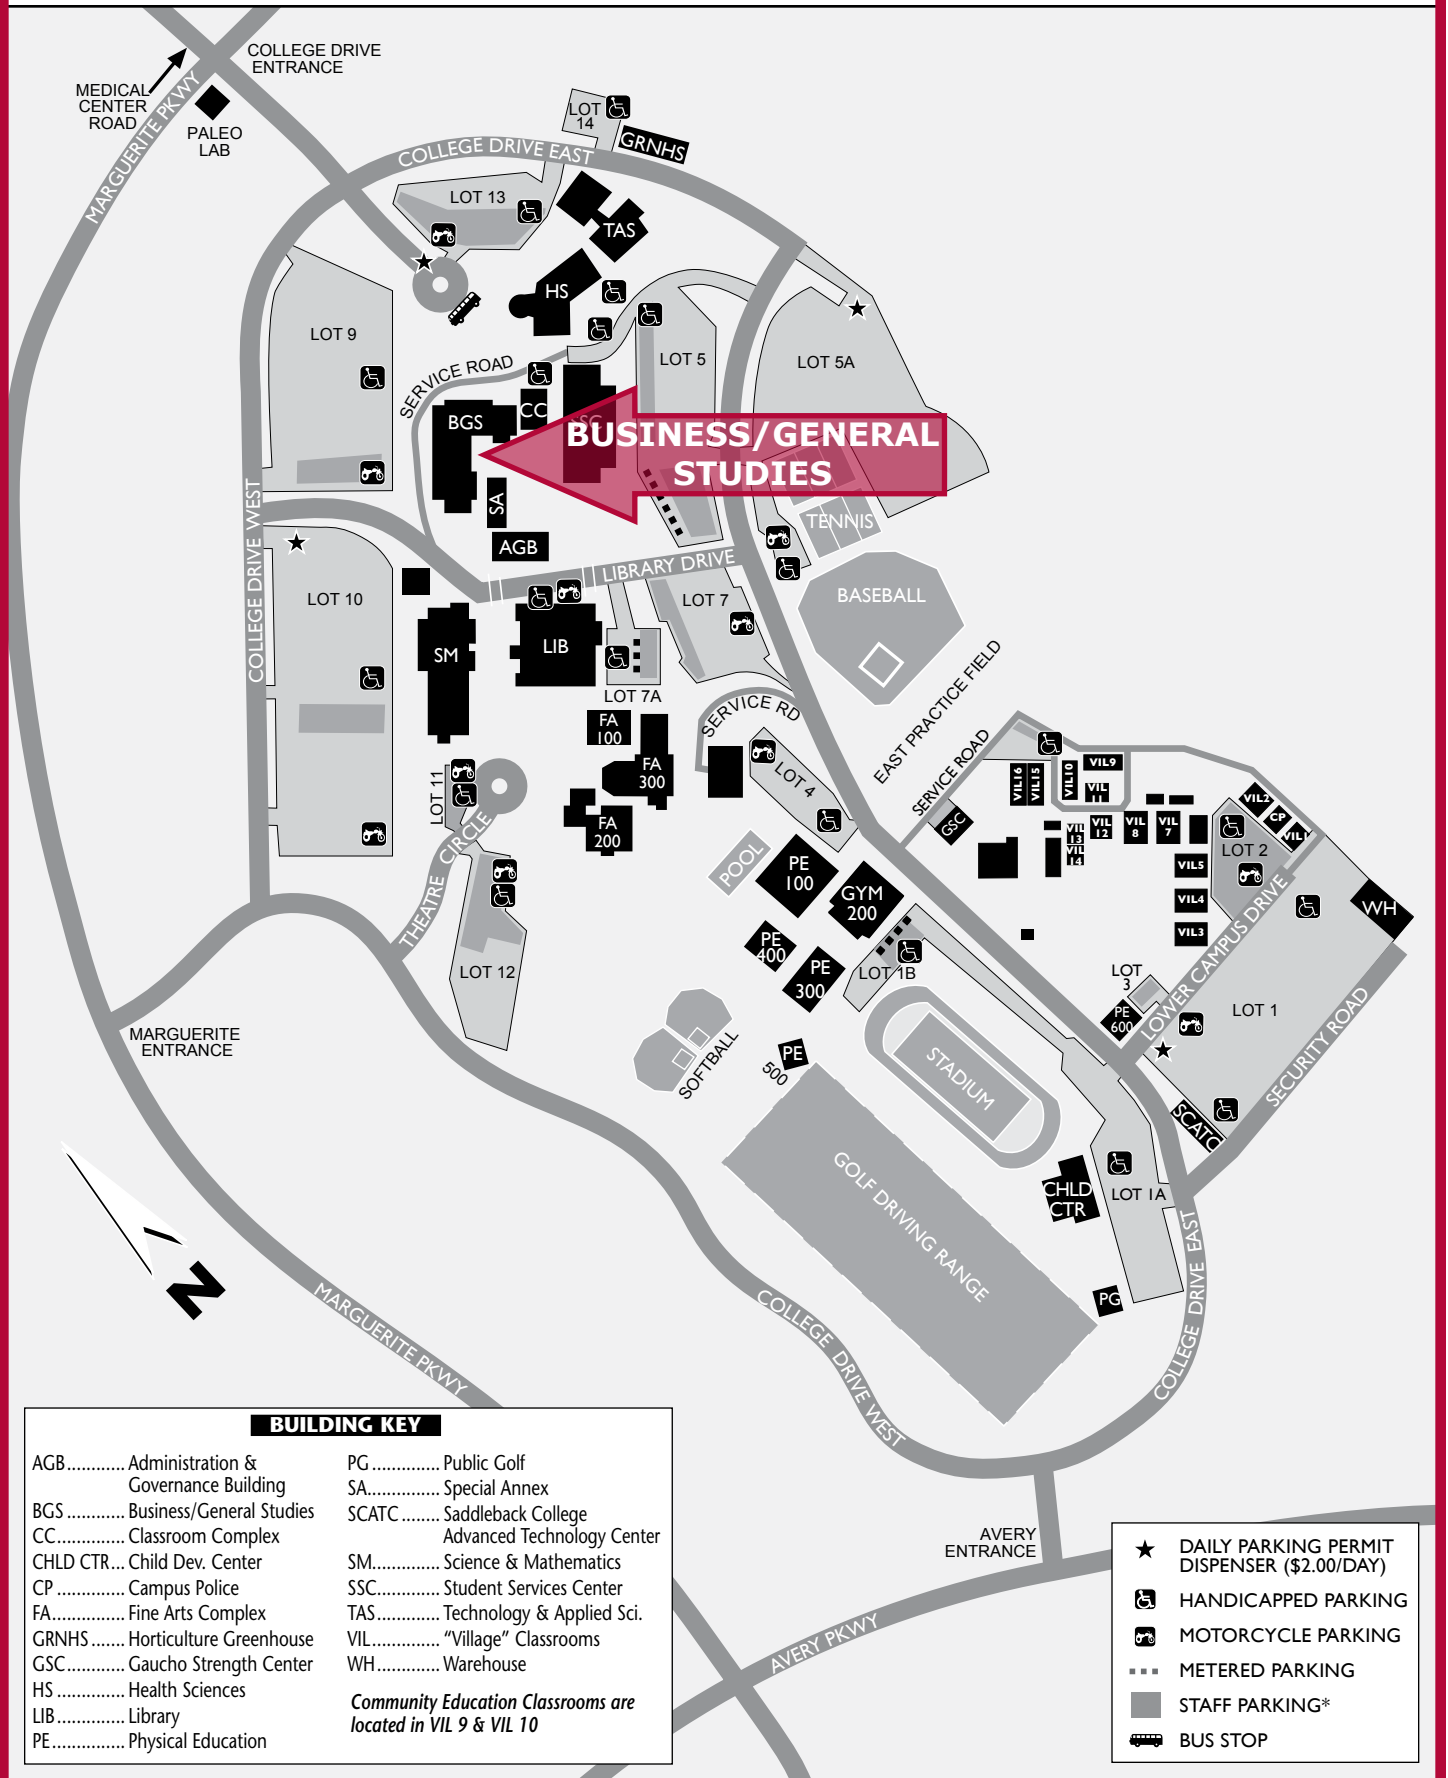

Saddleback College Campus

BUSINESS/GENERAL STUDIES BUILDING (BGS)

BUILDING KEY

AGB..... Administration & Governance Building	PG..... Public Golf
BGS..... Business/General Studies	SA..... Special Annex
CC..... Classroom Complex	SCATC..... Saddleback College Advanced Technology Center
CHLD CTR... Child Dev. Center	SM..... Science & Mathematics
CP..... Campus Police	SSC..... Student Services Center
FA..... Fine Arts Complex	TAS..... Technology & Applied Sci.
GRNHS..... Horticulture Greenhouse	VIL..... "Village" Classrooms
GSC..... Gaucho Strength Center	WH..... Warehouse
HS..... Health Sciences	
LIB..... Library	
PE..... Physical Education	

Community Education Classrooms are located in VIL 9 & VIL 10

- ★ DAILY PARKING PERMIT DISPENSER (\$2.00/DAY)
- ♿ HANDICAPPED PARKING
- 🏍️ MOTORCYCLE PARKING
- ⋯ METERED PARKING
- STAFF PARKING*
- 🚌 BUS STOP