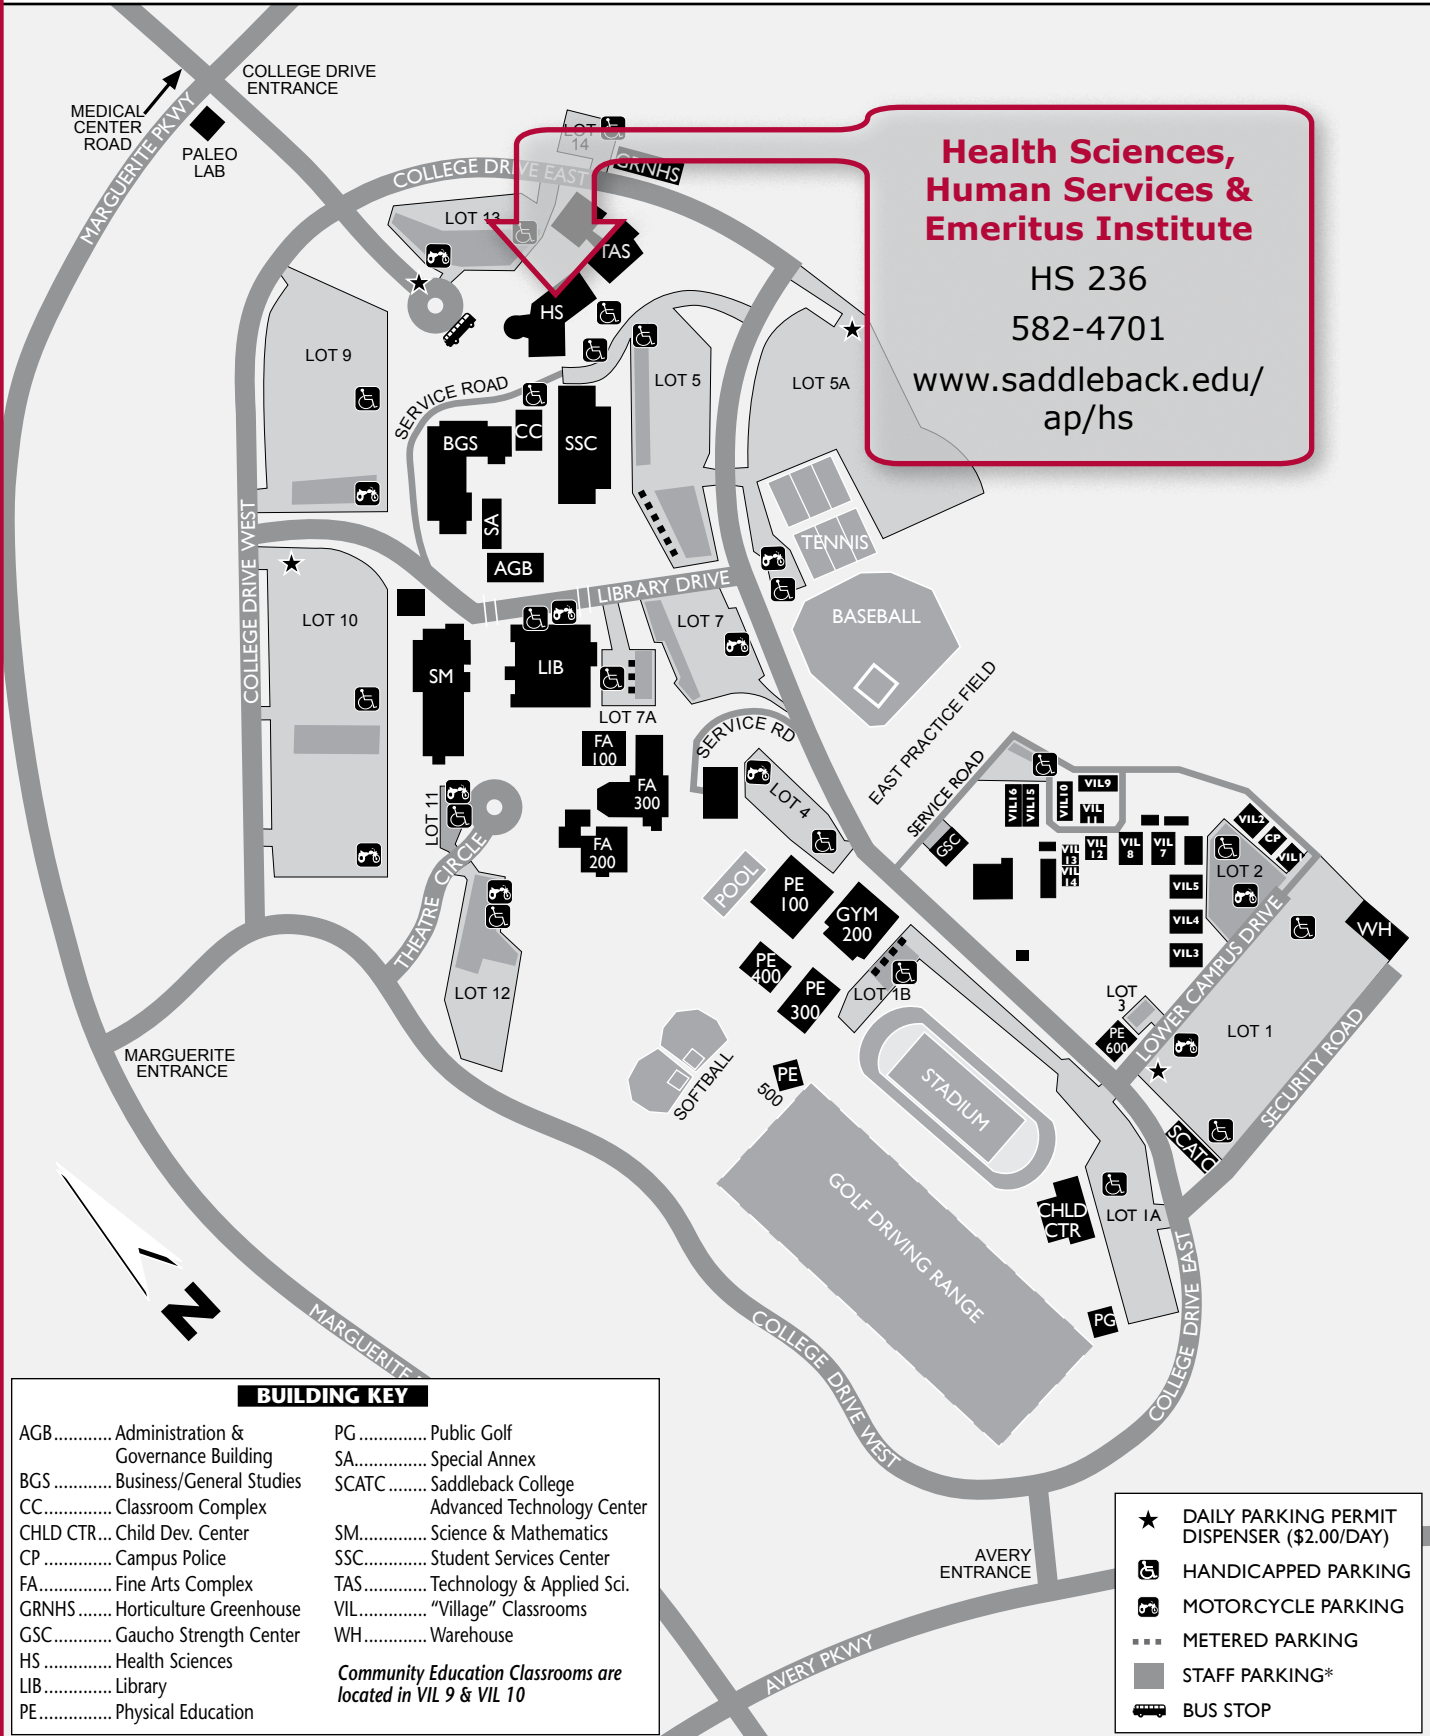

Saddleback College Division of Health Sciences, Human Services & Emeritus Institute

Health Sciences, Human Services & Emeritus Institute

HS 236

582-4701

[www.saddleback.edu/
ap/hs](http://www.saddleback.edu/ap/hs)

Please remember not to park in Staff, Handicapped, or Metered (if your stay is longer than 2 hrs.) parking areas!