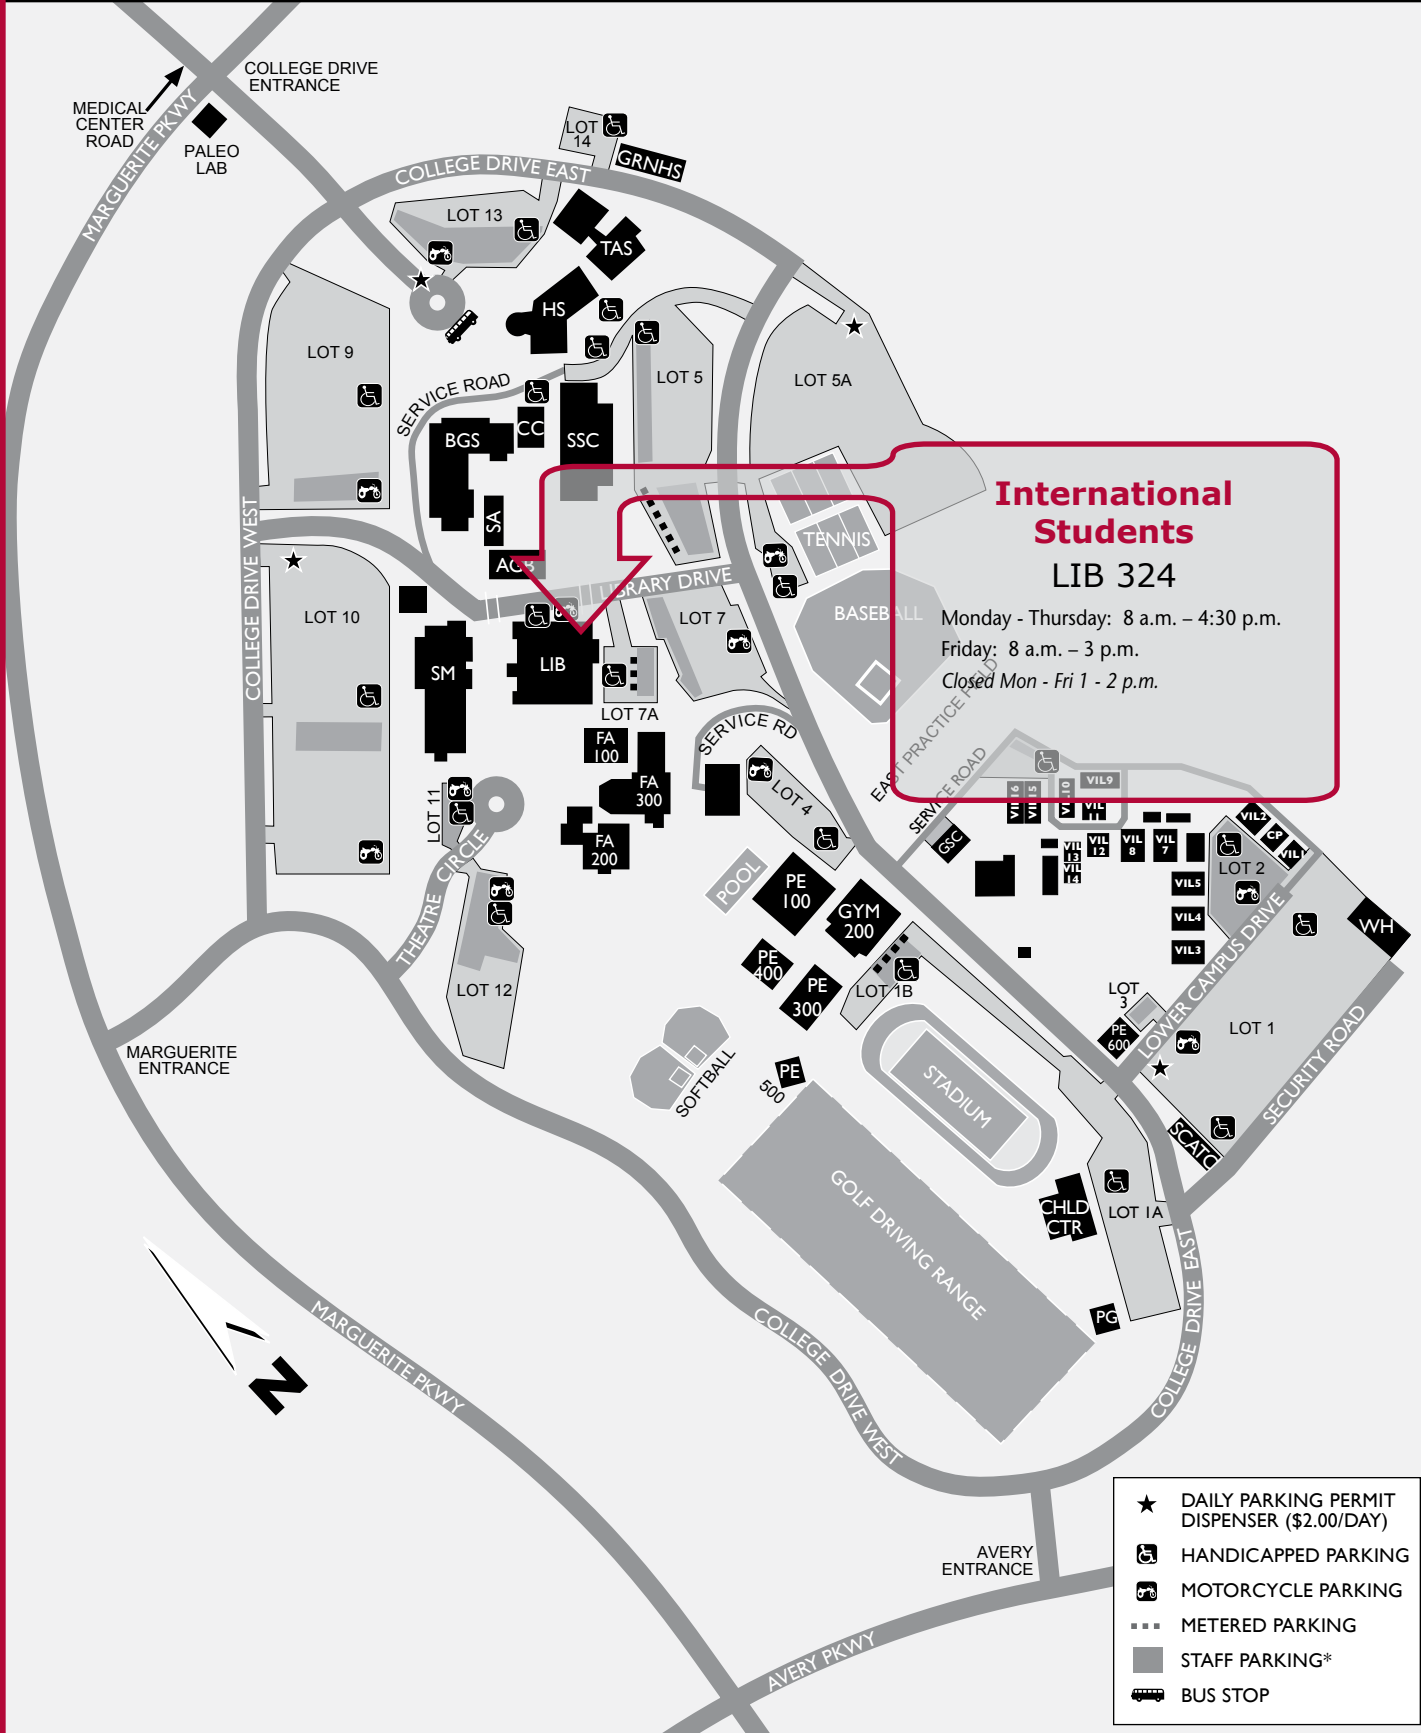

Saddleback College International Students Office

LIB 324 • 582-4637 • www.saddleback.edu/ss/ar/ieo/

- ★ DAILY PARKING PERMIT DISPENSER (\$2.00/DAY)
- ♿ HANDICAPPED PARKING
- 🏍️ MOTORCYCLE PARKING
- ⋯ METERED PARKING
- STAFF PARKING*
- 🚌 BUS STOP

Please remember not to park in Staff, Handicapped, or Metered (if your stay is longer than 2 hrs.) parking areas!