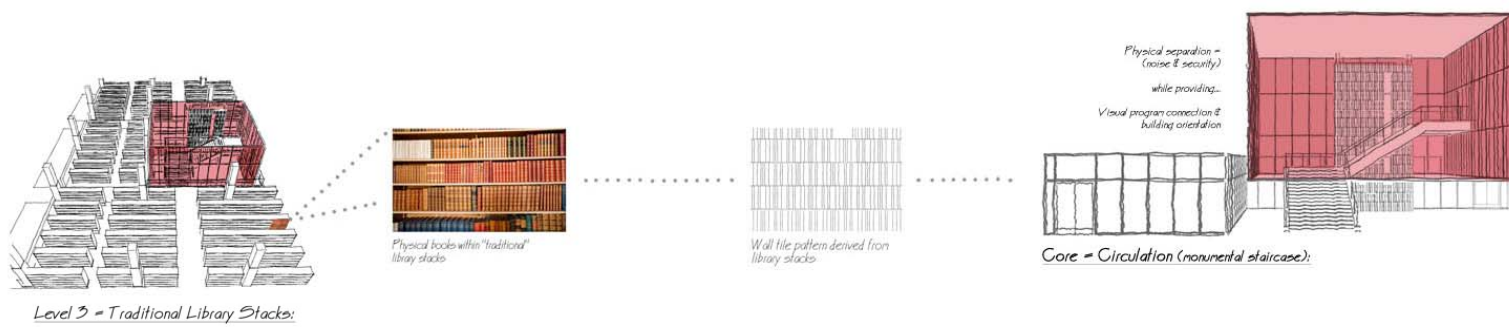

**JAMES B. UTT MEMORIAL
LEARNING RESOURCE CENTER**
July 2010

- ① Existing Parking Lot
- ② New Accessible Path
- ③ New 2nd Level Entry Plaza
- ④ New Sculpture Garden
- ⑤ New 1st Level Classroom Plaza
- ⑥ Cafe
- ⑦ New Exterior Amphitheatre
- ⑧ Improved Campus Beacon
- ⑨ New Monumental Staircase

SITE IMPROVEMENTS

FIRST FLOOR – INSTRUCTIONAL SPACE

SECOND FLOOR – LEARNING RESOURCE CENTER

THIRD FLOOR – TRADITIONAL LIBRARY

MONUMENTAL STAIRCASE - CORE

ARCHITECTURAL RENDERINGS

ARCHITECTURAL RENDERINGS