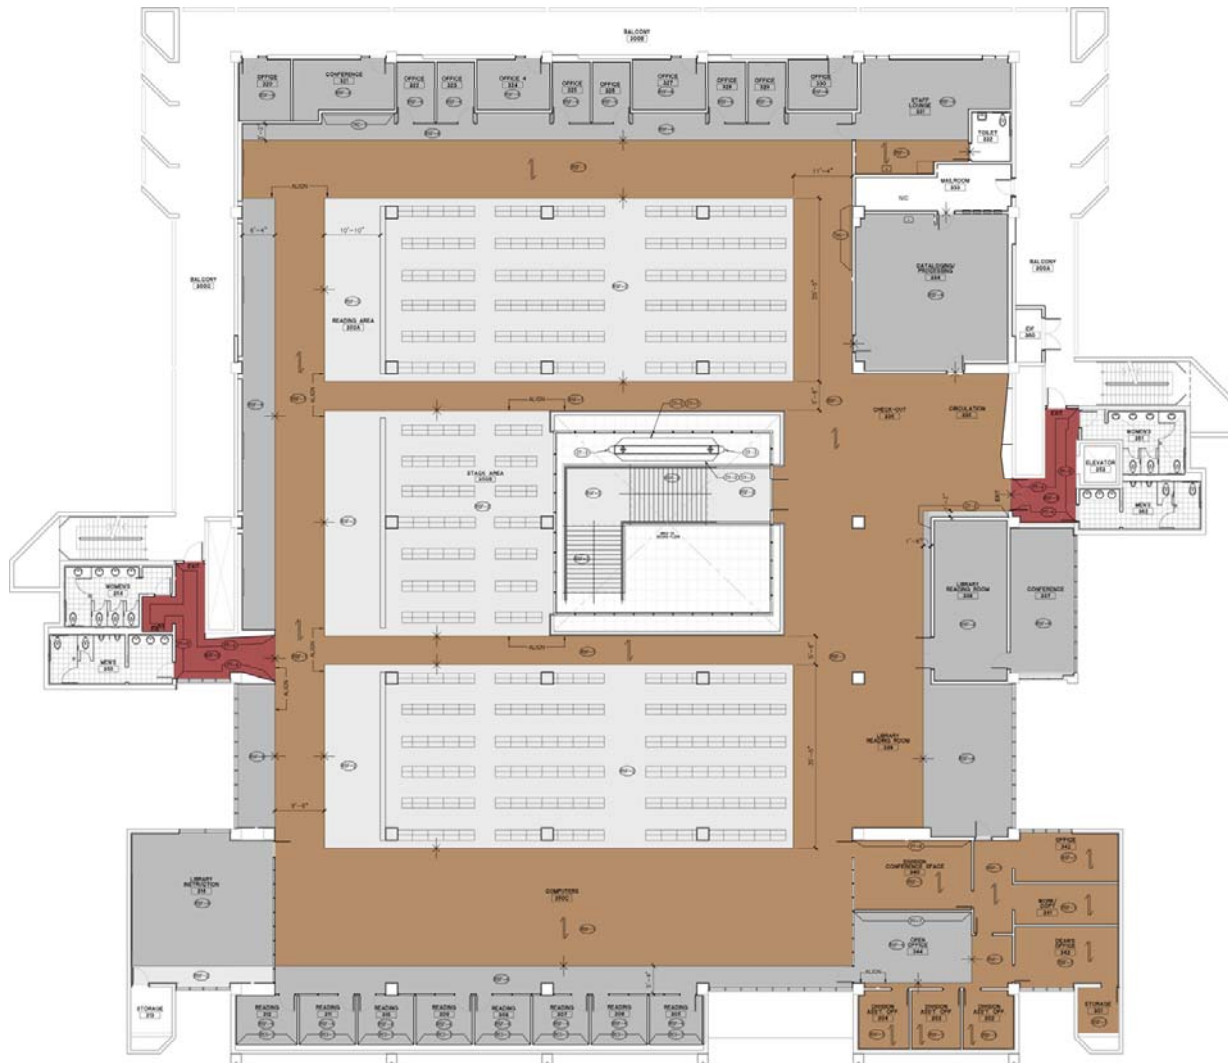

**JAMES B. UTT MEMORIAL
LEARNING RESOURCE CENTER**
July 2010

- ① Existing Parking Lot
- ② New Accessible Path
- ③ New 2nd Level Entry Plaza
- ④ New Sculpture Garden
- ⑤ New 1st Level Classroom Plaza
- ⑥ Cafe
- ⑦ New Exterior Amphitheatre
- ⑧ Improved Campus Beacon
- ⑨ New Monumental Staircase

SITE IMPROVEMENTS

FIRST FLOOR – INSTRUCTIONAL SPACE

SECOND FLOOR – LEARNING RESOURCE CENTER

THIRD FLOOR – TRADITIONAL LIBRARY

MONUMENTAL STAIRCASE - CORE

ARCHITECTURAL RENDERINGS

ARCHITECTURAL RENDERINGS