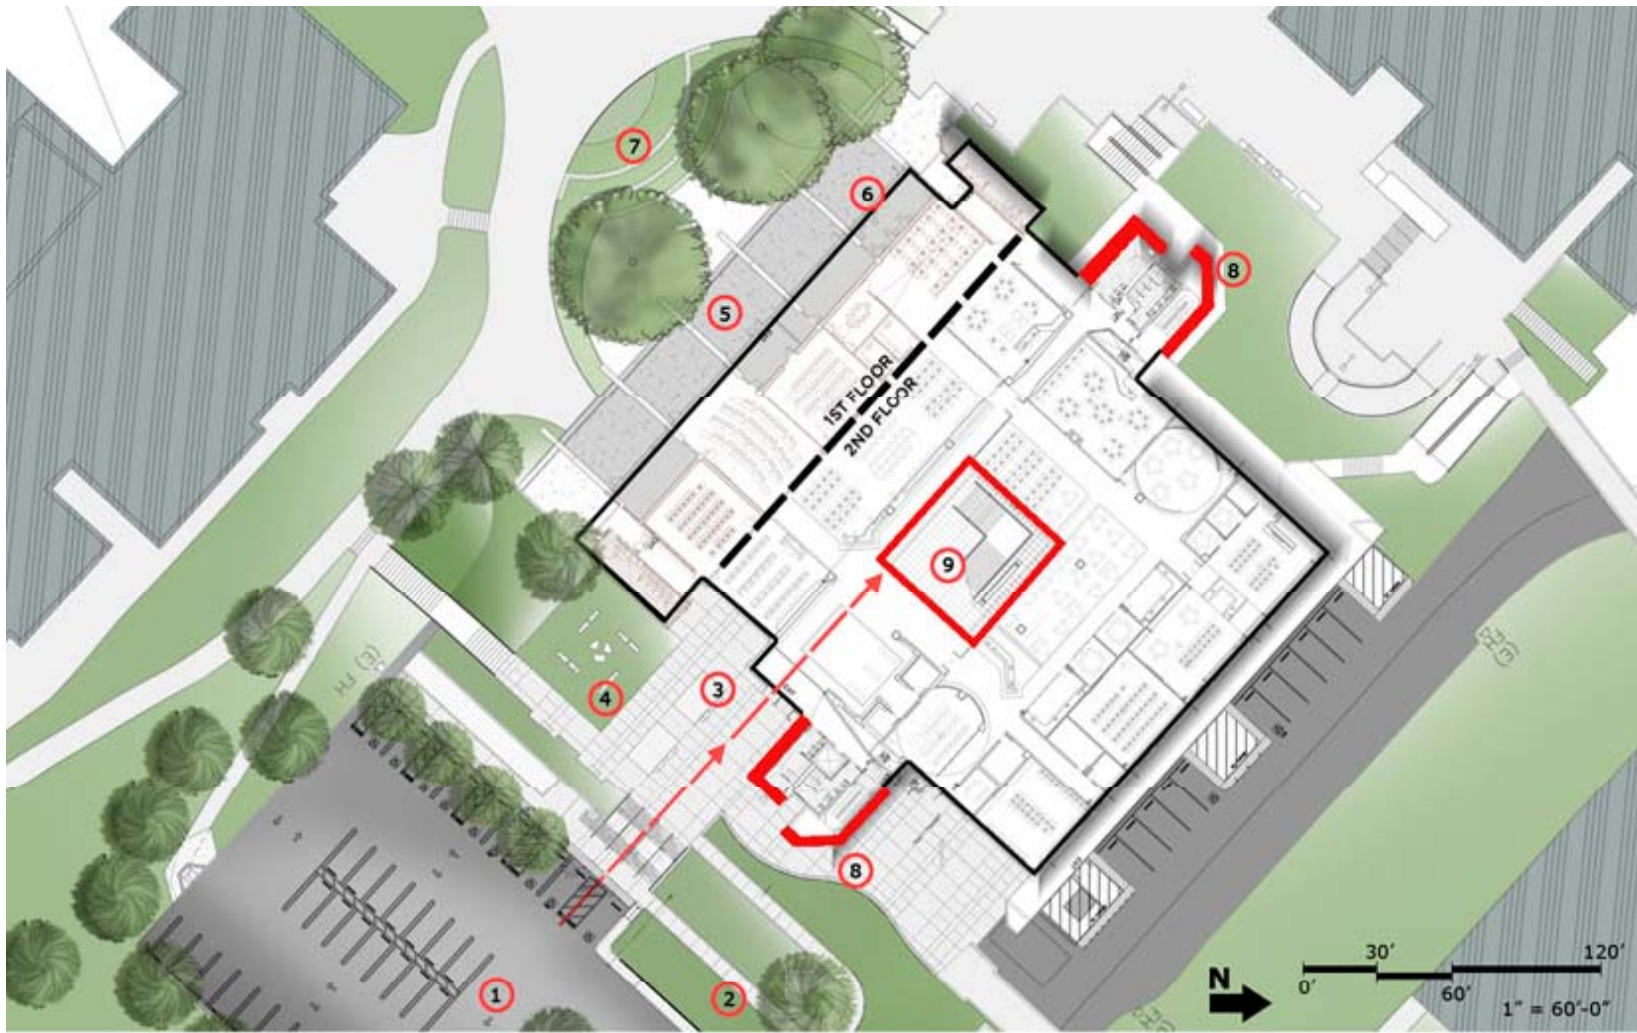

**JAMES B. UTT MEMORIAL
LEARNING RESOURCE CENTER**
July 2010

- ① Existing Parking Lot
- ② New Accessible Path
- ③ New 2nd Level Entry Plaza
- ④ New Sculpture Garden
- ⑤ New 1st Level Classroom Plaza
- ⑥ Cafe
- ⑦ New Exterior Amphitheatre
- ⑧ Improved Campus Beacon
- ⑨ New Monumental Staircase

SITE IMPROVEMENTS

FIRST FLOOR – INSTRUCTIONAL SPACE

SECOND FLOOR – LEARNING RESOURCE CENTER

THIRD FLOOR – TRADITIONAL LIBRARY

MONUMENTAL STAIRCASE - CORE

ARCHITECTURAL RENDERINGS

ARCHITECTURAL RENDERINGS