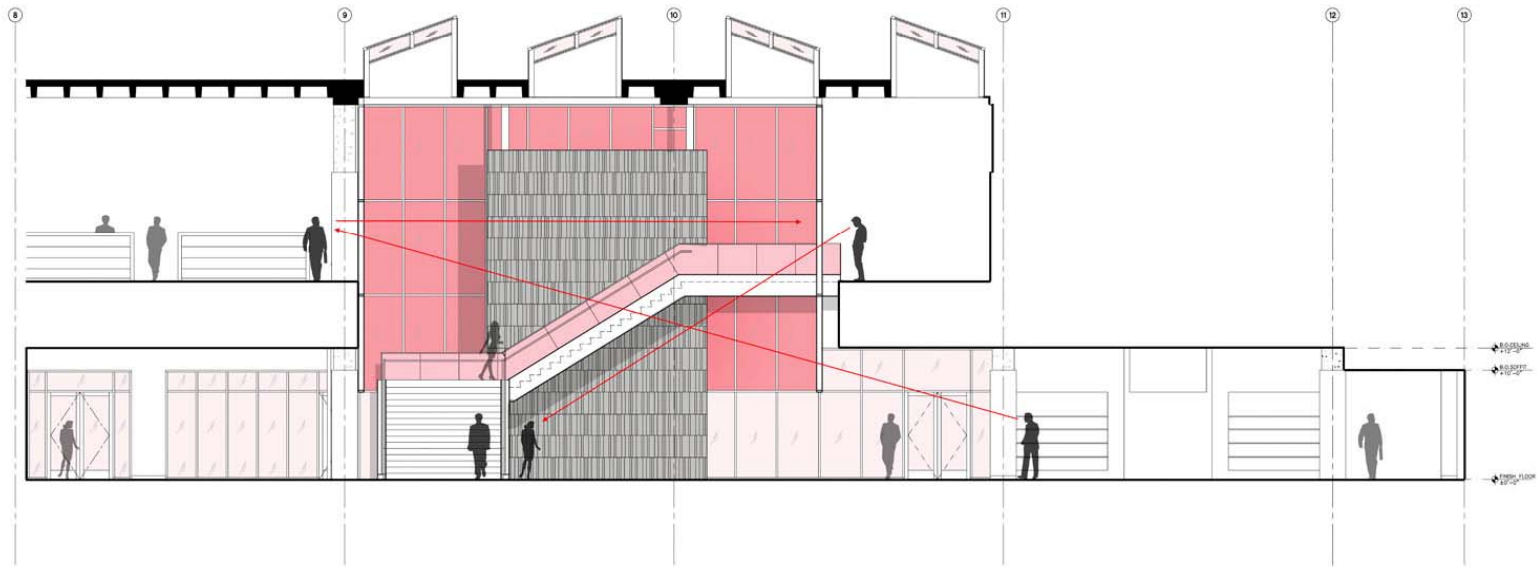

**JAMES B. UTT MEMORIAL
LEARNING RESOURCE CENTER**
July 2010

- ① Existing Parking Lot
- ② New Accessible Path
- ③ New 2nd Level Entry Plaza
- ④ New Sculpture Garden
- ⑤ New 1st Level Classroom Plaza
- ⑥ Cafe
- ⑦ New Exterior Amphitheatre
- ⑧ Improved Campus Beacon
- ⑨ New Monumental Staircase

SITE IMPROVEMENTS

FIRST FLOOR – INSTRUCTIONAL SPACE

SECOND FLOOR – LEARNING RESOURCE CENTER

THIRD FLOOR – TRADITIONAL LIBRARY

MONUMENTAL STAIRCASE - CORE

ARCHITECTURAL RENDERINGS

ARCHITECTURAL RENDERINGS