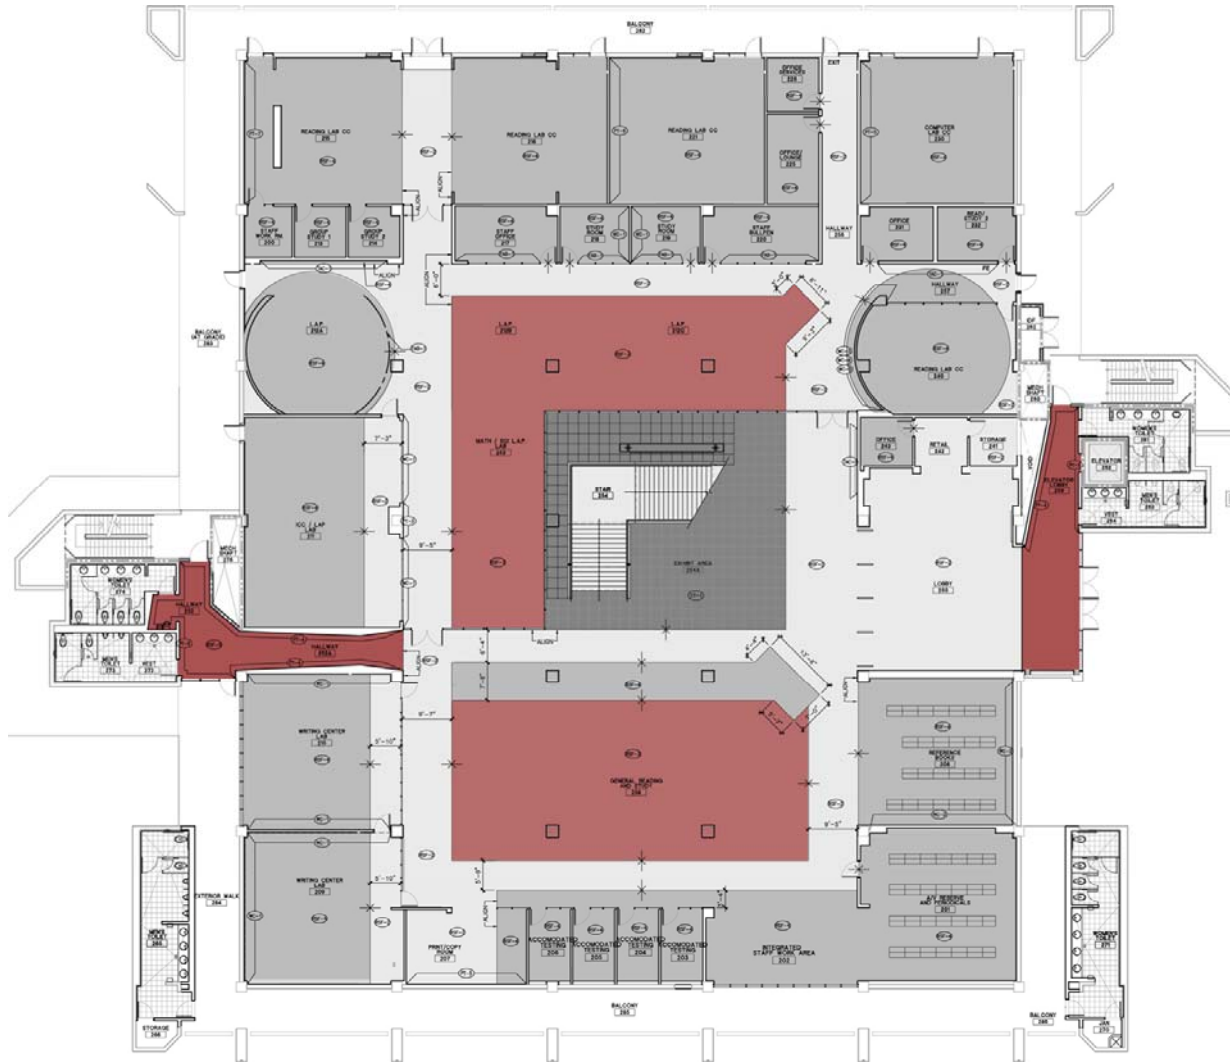

**JAMES B. UTT MEMORIAL
LEARNING RESOURCE CENTER**
July 2010

- ① Existing Parking Lot
- ② New Accessible Path
- ③ New 2nd Level Entry Plaza
- ④ New Sculpture Garden
- ⑤ New 1st Level Classroom Plaza
- ⑥ Cafe
- ⑦ New Exterior Amphitheatre
- ⑧ Improved Campus Beacon
- ⑨ New Monumental Staircase

SITE IMPROVEMENTS

FIRST FLOOR – INSTRUCTIONAL SPACE

SECOND FLOOR – LEARNING RESOURCE CENTER

THIRD FLOOR – TRADITIONAL LIBRARY

MONUMENTAL STAIRCASE - CORE

ARCHITECTURAL RENDERINGS

ARCHITECTURAL RENDERINGS