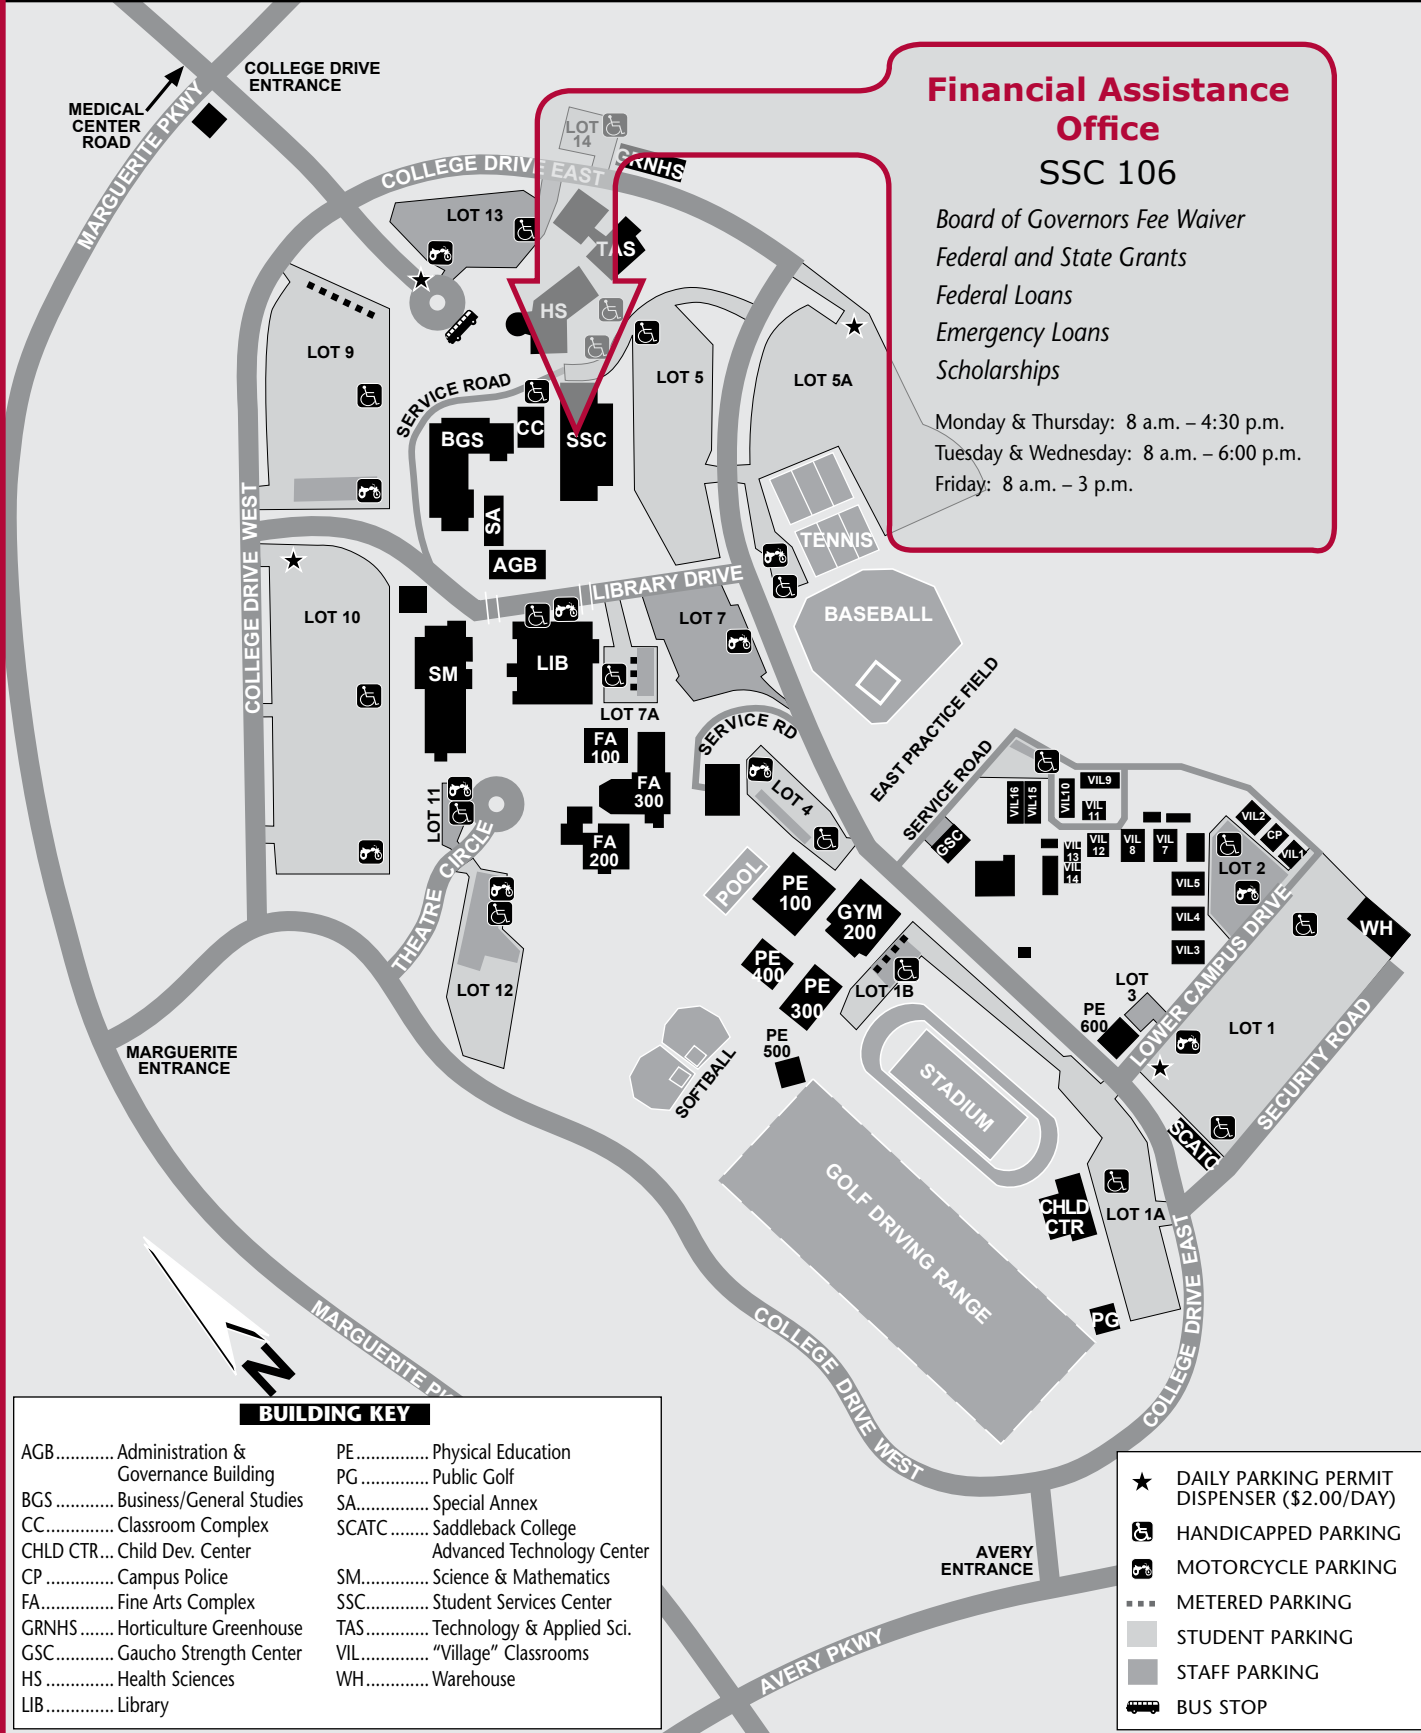

Saddleback College Financial Assistance Office

SSC 106 • 582-4860

Financial Assistance Office

SSC 106

Board of Governors Fee Waiver
Federal and State Grants
Federal Loans
Emergency Loans
Scholarships

Monday & Thursday: 8 a.m. – 4:30 p.m.
Tuesday & Wednesday: 8 a.m. – 6:00 p.m.
Friday: 8 a.m. – 3 p.m.

BUILDING KEY

AGB.....Administration & Governance Building	PE.....Physical Education
BGS.....Business/General Studies	PG.....Public Golf
CC.....Classroom Complex	SA.....Special Annex
CHLD CTR...Child Dev. Center	SCATC.....Saddleback College Advanced Technology Center
CP.....Campus Police	SM.....Science & Mathematics
FA.....Fine Arts Complex	SSC.....Student Services Center
GRNHS.....Horticulture Greenhouse	TAS.....Technology & Applied Sci.
GSC.....Gaucho Strength Center	VIL....."Village" Classrooms
HS.....Health Sciences	WH.....Warehouse
LIB.....Library	

★	DAILY PARKING PERMIT DISPENSER (\$2.00/DAY)
♿	HANDICAPPED PARKING
🏍️	MOTORCYCLE PARKING
⋯	METERED PARKING
□	STUDENT PARKING
■	STAFF PARKING
🚌	BUS STOP

Please remember not to park in Staff, Handicapped, or Metered (if your stay is longer than 2 hrs.) parking areas!