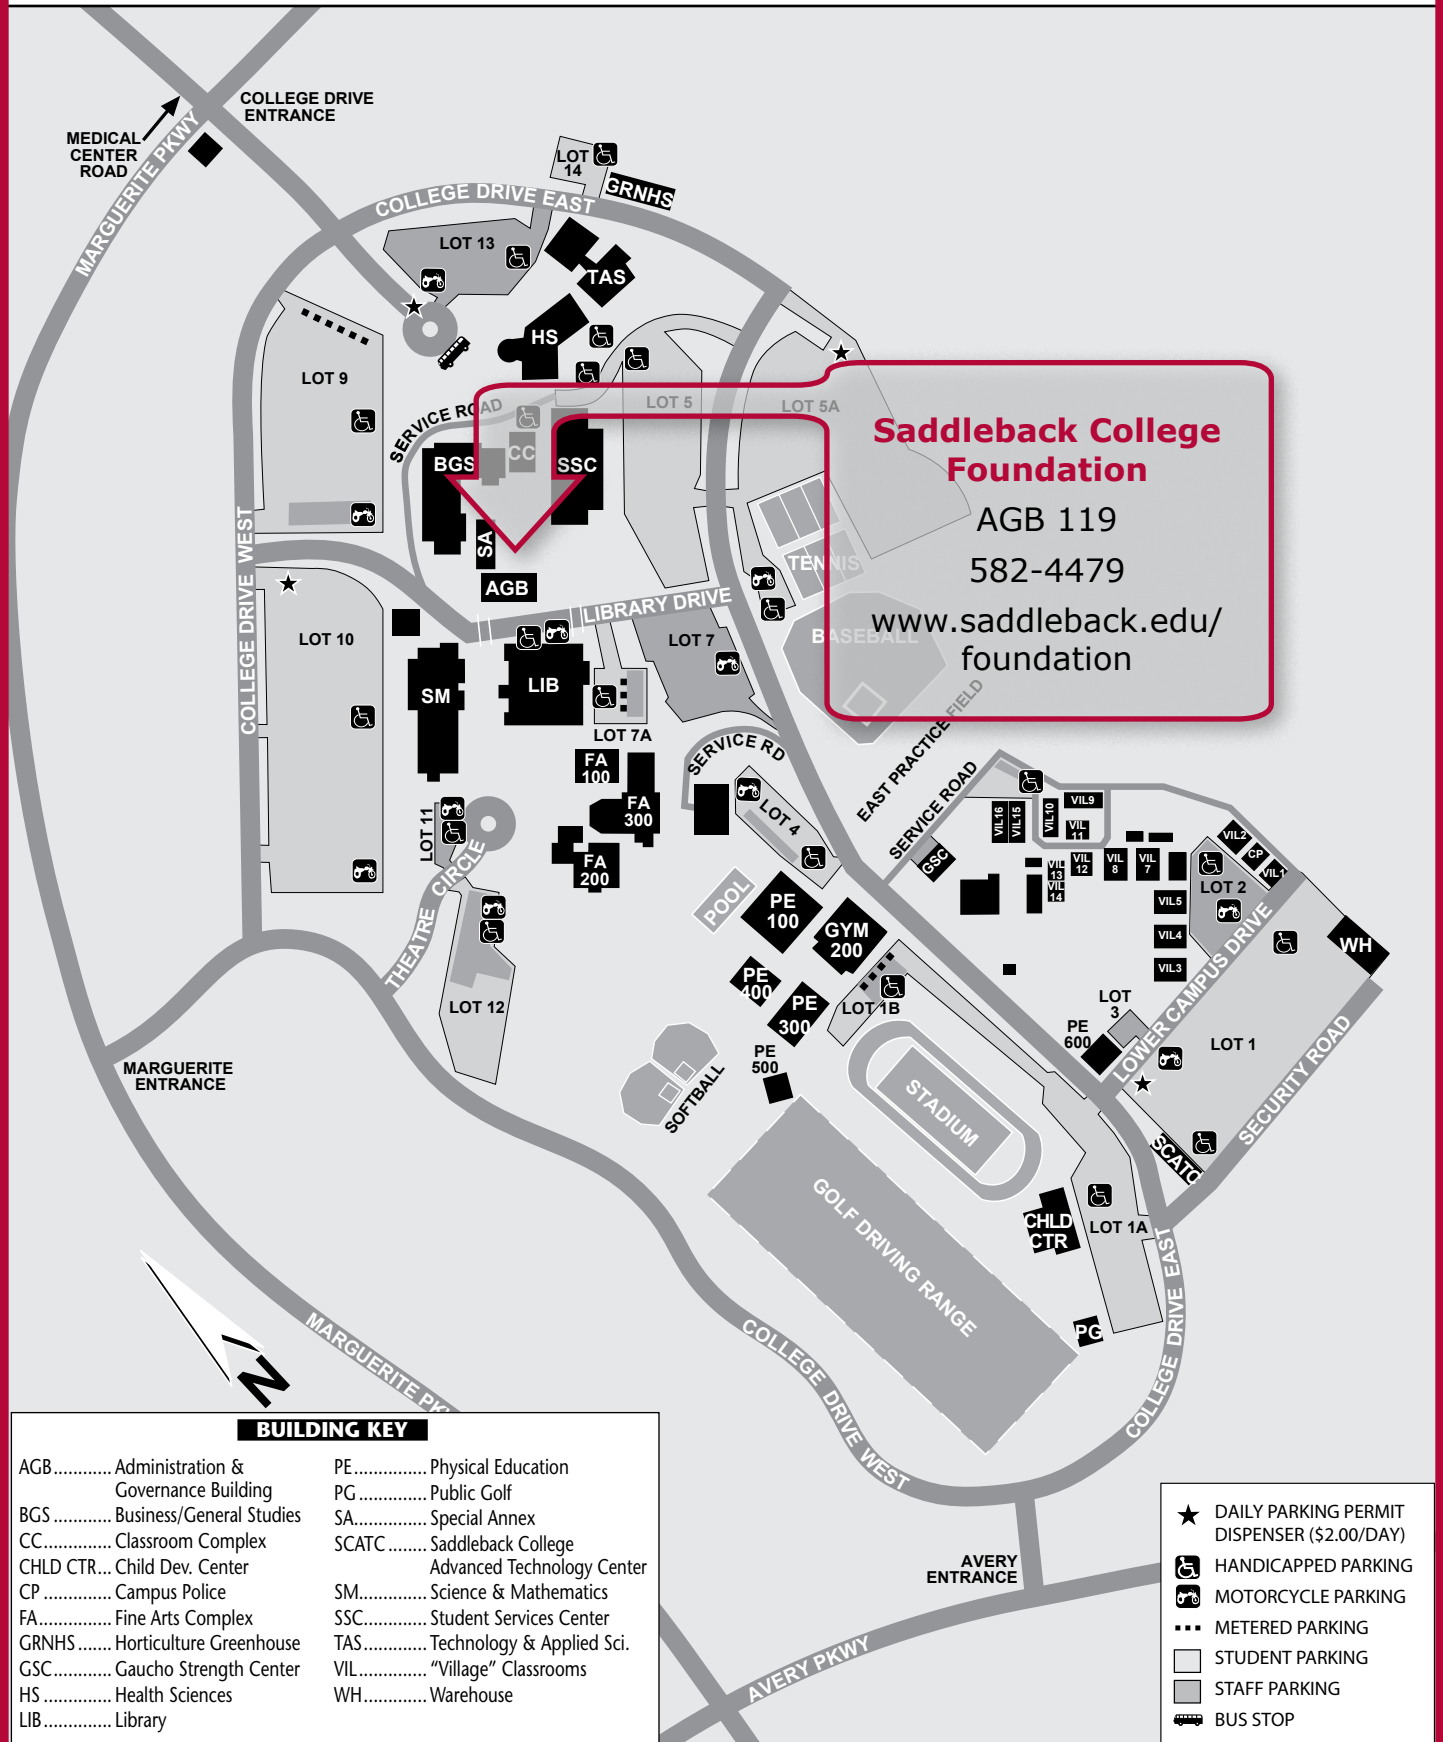

Saddleback College Foundation

Please remember not to park in Staff, Handicapped, or Metered (if your stay is longer than 2 hrs.) parking areas!