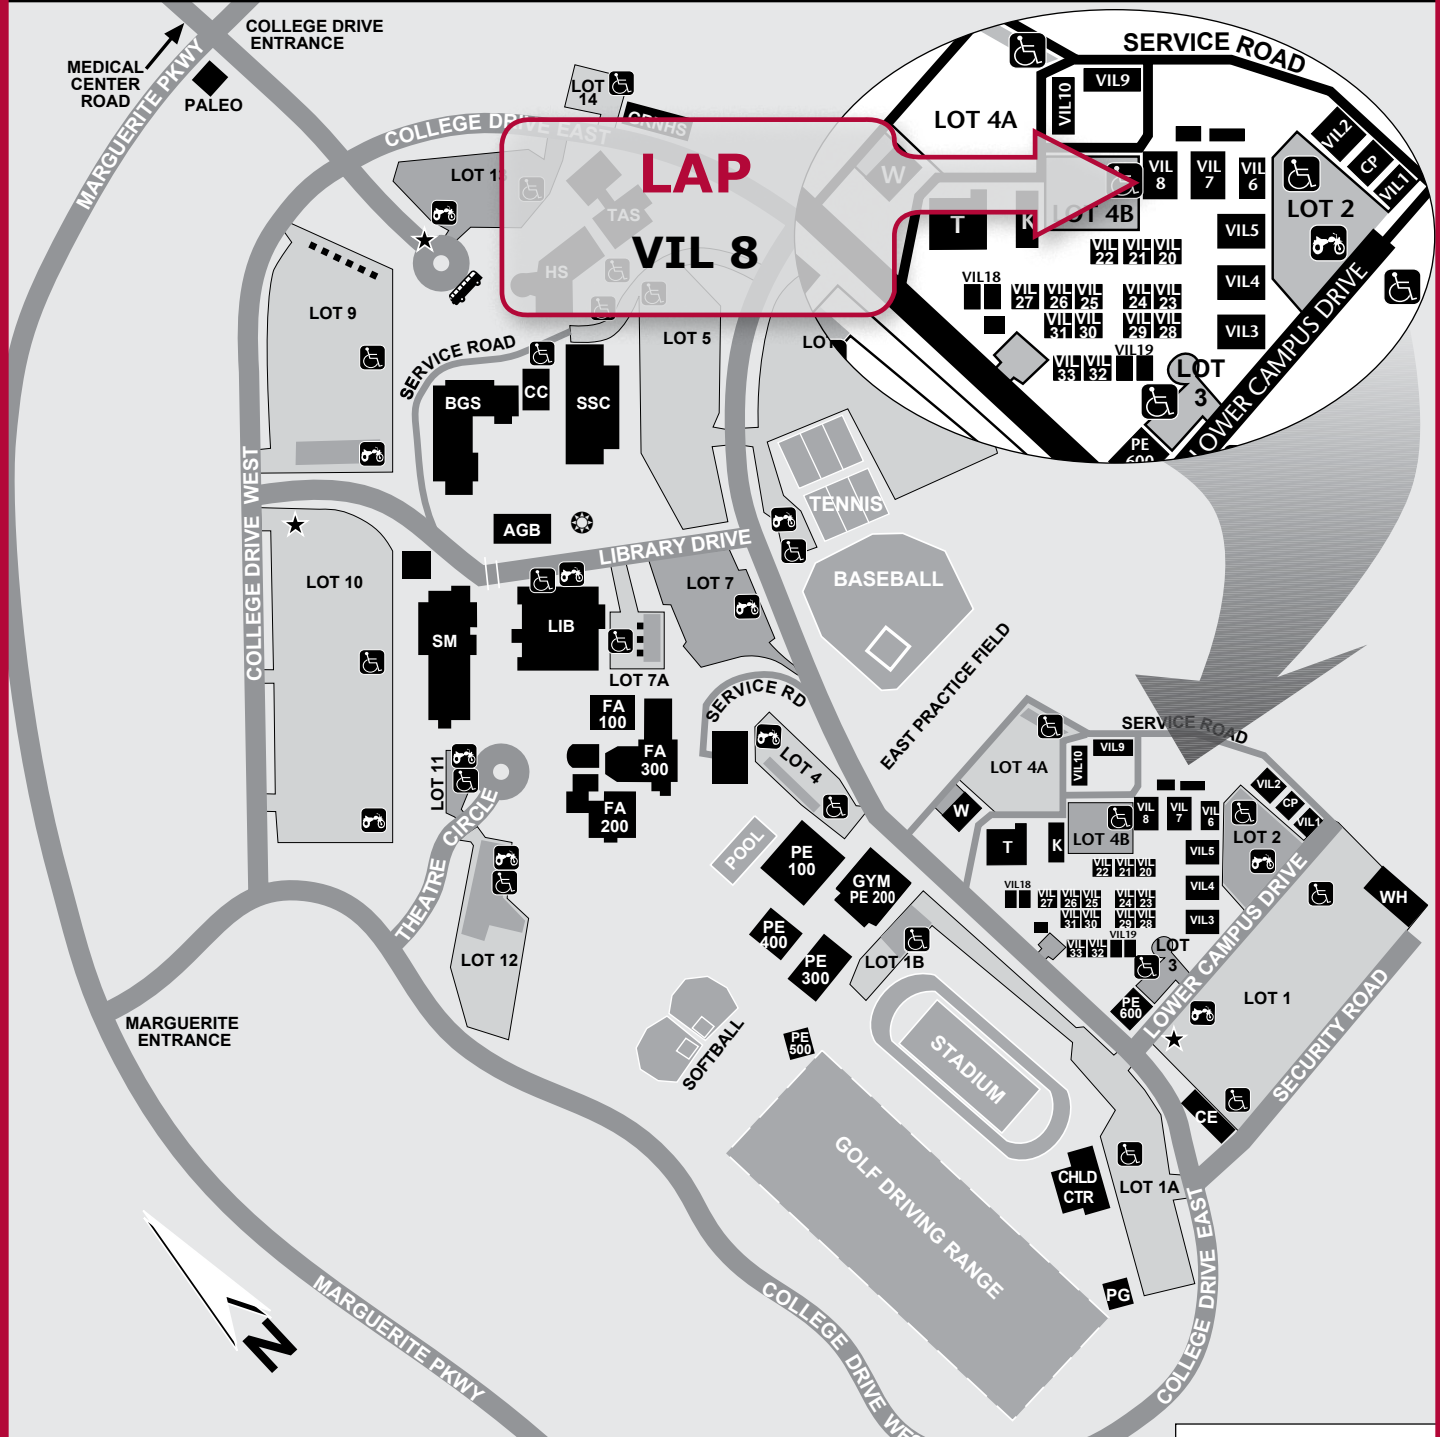

# SADDLEBACK COLLEGE LAP

## LEARNING ASSISTANCE PROGRAM

### BUILDING KEY

AGB.....Administration & Governance Building	McKinney Theatre is located in FA 300
BGS.....Business/General Studies	PALEO.....Paleo Lab
CC.....Classroom Complex	PE.....Physical Education
CE.....Community Education	PG.....Public Golf
CHLD CTR...Child Dev. Center	SM.....Science & Mathematics
CP.....Campus Police	SSC.....Student Services Center
FA.....Fine Arts Complex	Studio Theatre is located in FA 300
GRNHS.....Horticulture Greenhouse	TAS.....Technology & Applied Sci.
HS.....Health Sciences	VIL....."Village" Classrooms
LIB.....Library (facilities located in Village during renovation)	W....."W" Building (Comm. Arts)
	WH.....Warehouse

- BUS STOP
- DAILY PARKING PERMIT DISPENSER (\$2.00/DAY)
- HANDICAPPED PARKING
- METERED PARKING
- MOTORCYCLE PARKING
- STAFF PARKING
- STUDENT PARKING
- VETERAN'S MEMORIAL

Please remember not to park in Staff, Handicapped, or Metered (if your stay is longer than 2 hrs.) parking areas!