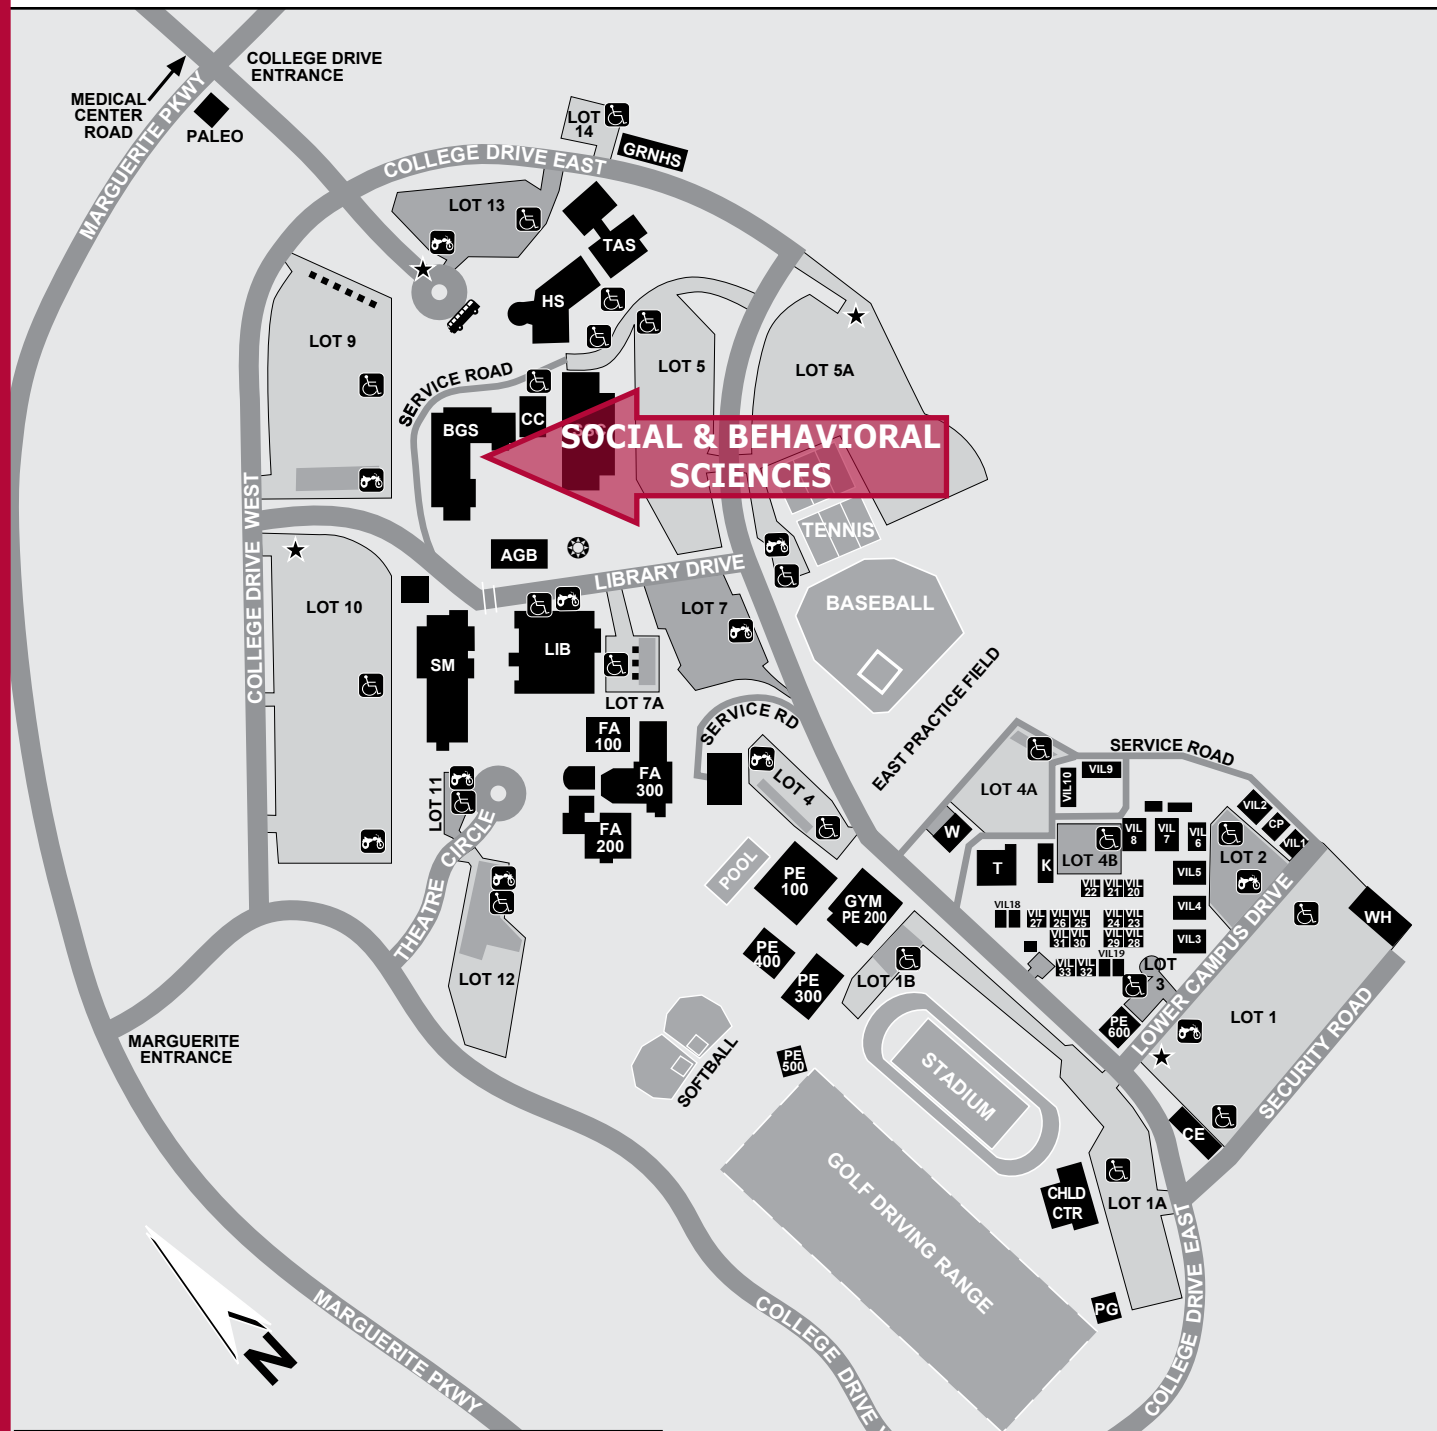

# Saddleback College Campus

### BUILDING KEY

AGB.....Administration & Governance Building	McKinney Theatre is located in FA 300
BGS.....Business/General Studies	PALEO.....Paleo Lab
CC.....Classroom Complex	PE.....Physical Education
CE.....Community Education	PG.....Public Golf
CHLD CTR...Child Dev. Center	SM.....Science & Mathematics
CP.....Campus Police	SSC.....Student Services Center
FA.....Fine Arts Complex	Studio Theatre is located in FA 300
GRNHS.....Horticulture Greenhouse	TAS.....Technology & Applied Sci.
HS.....Health Sciences	VIL....."Village" Classrooms
LIB.....Library (facilities located in Village during renovation)	W....."W" Building (Comm. Arts)
	WH.....Warehouse

	BUS STOP
	DAILY PARKING PERMIT DISPENSER (\$2.00/DAY)
	HANDICAPPED PARKING
	METERED PARKING
	MOTORCYCLE PARKING
	STAFF PARKING
	STUDENT PARKING
	VETERAN'S MEMORIAL