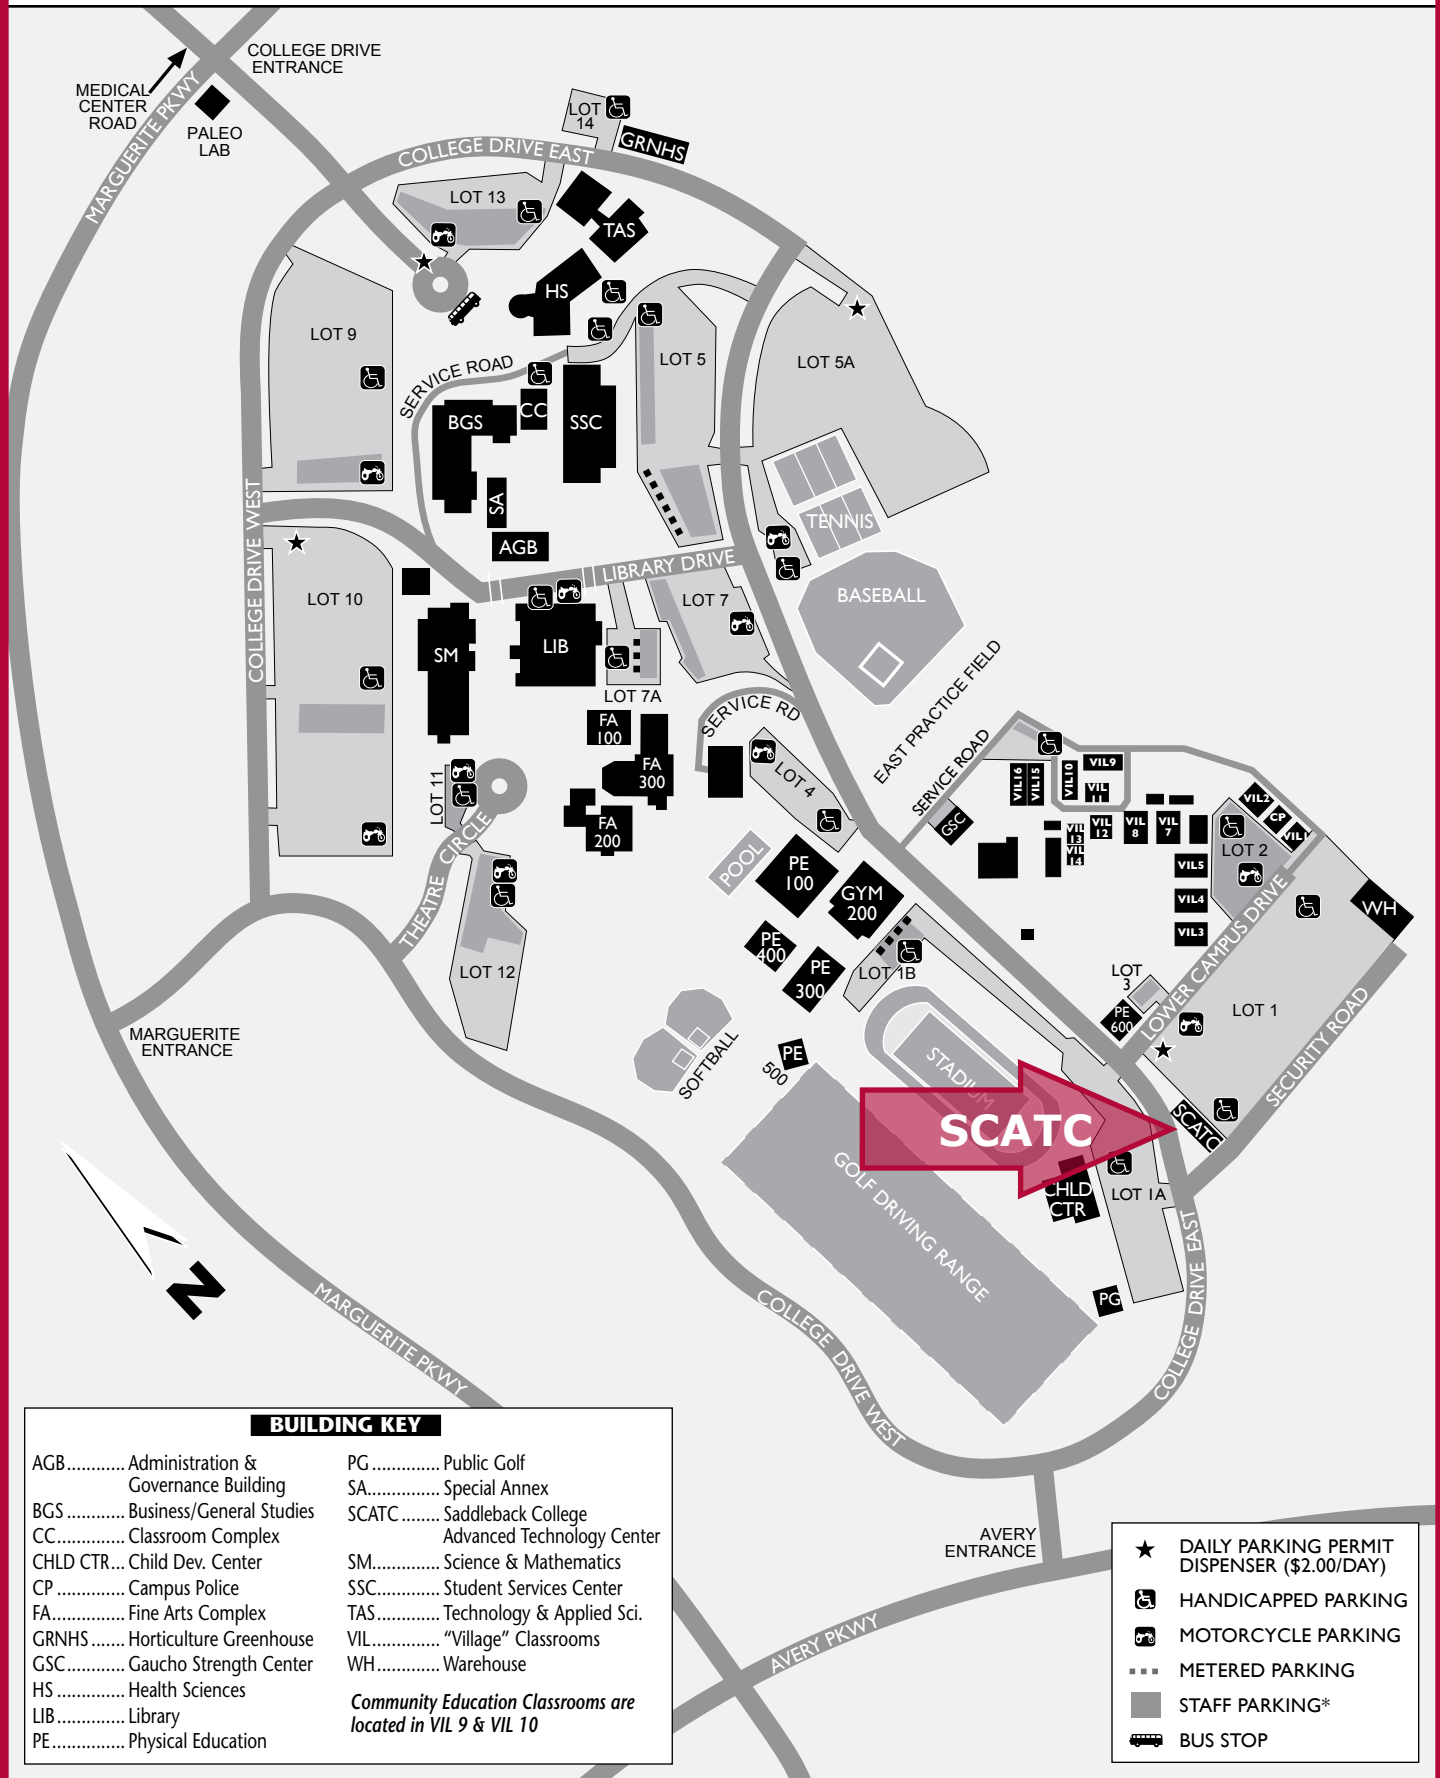

Saddleback College Campus

SADDLEBACK COLLEGE ADVANCED TECHNOLOGY CENTER

BUILDING KEY

AGB..... Administration & Governance Building	PG..... Public Golf
BGS..... Business/General Studies	SA..... Special Annex
CC..... Classroom Complex	SCATC..... Saddleback College Advanced Technology Center
CHLD CTR... Child Dev. Center	SM..... Science & Mathematics
CP..... Campus Police	SSC..... Student Services Center
FA..... Fine Arts Complex	TAS..... Technology & Applied Sci.
GRNHS..... Horticulture Greenhouse	VIL..... "Village" Classrooms
GSC..... Gaucho Strength Center	WH..... Warehouse
HS..... Health Sciences	
LIB..... Library	
PE..... Physical Education	

Community Education Classrooms are located in VIL 9 & VIL 10

★	DAILY PARKING PERMIT DISPENSER (\$2.00/DAY)
♿	HANDICAPPED PARKING
🏍️	MOTORCYCLE PARKING
⋯	METERED PARKING
■	STAFF PARKING*
🚌	BUS STOP