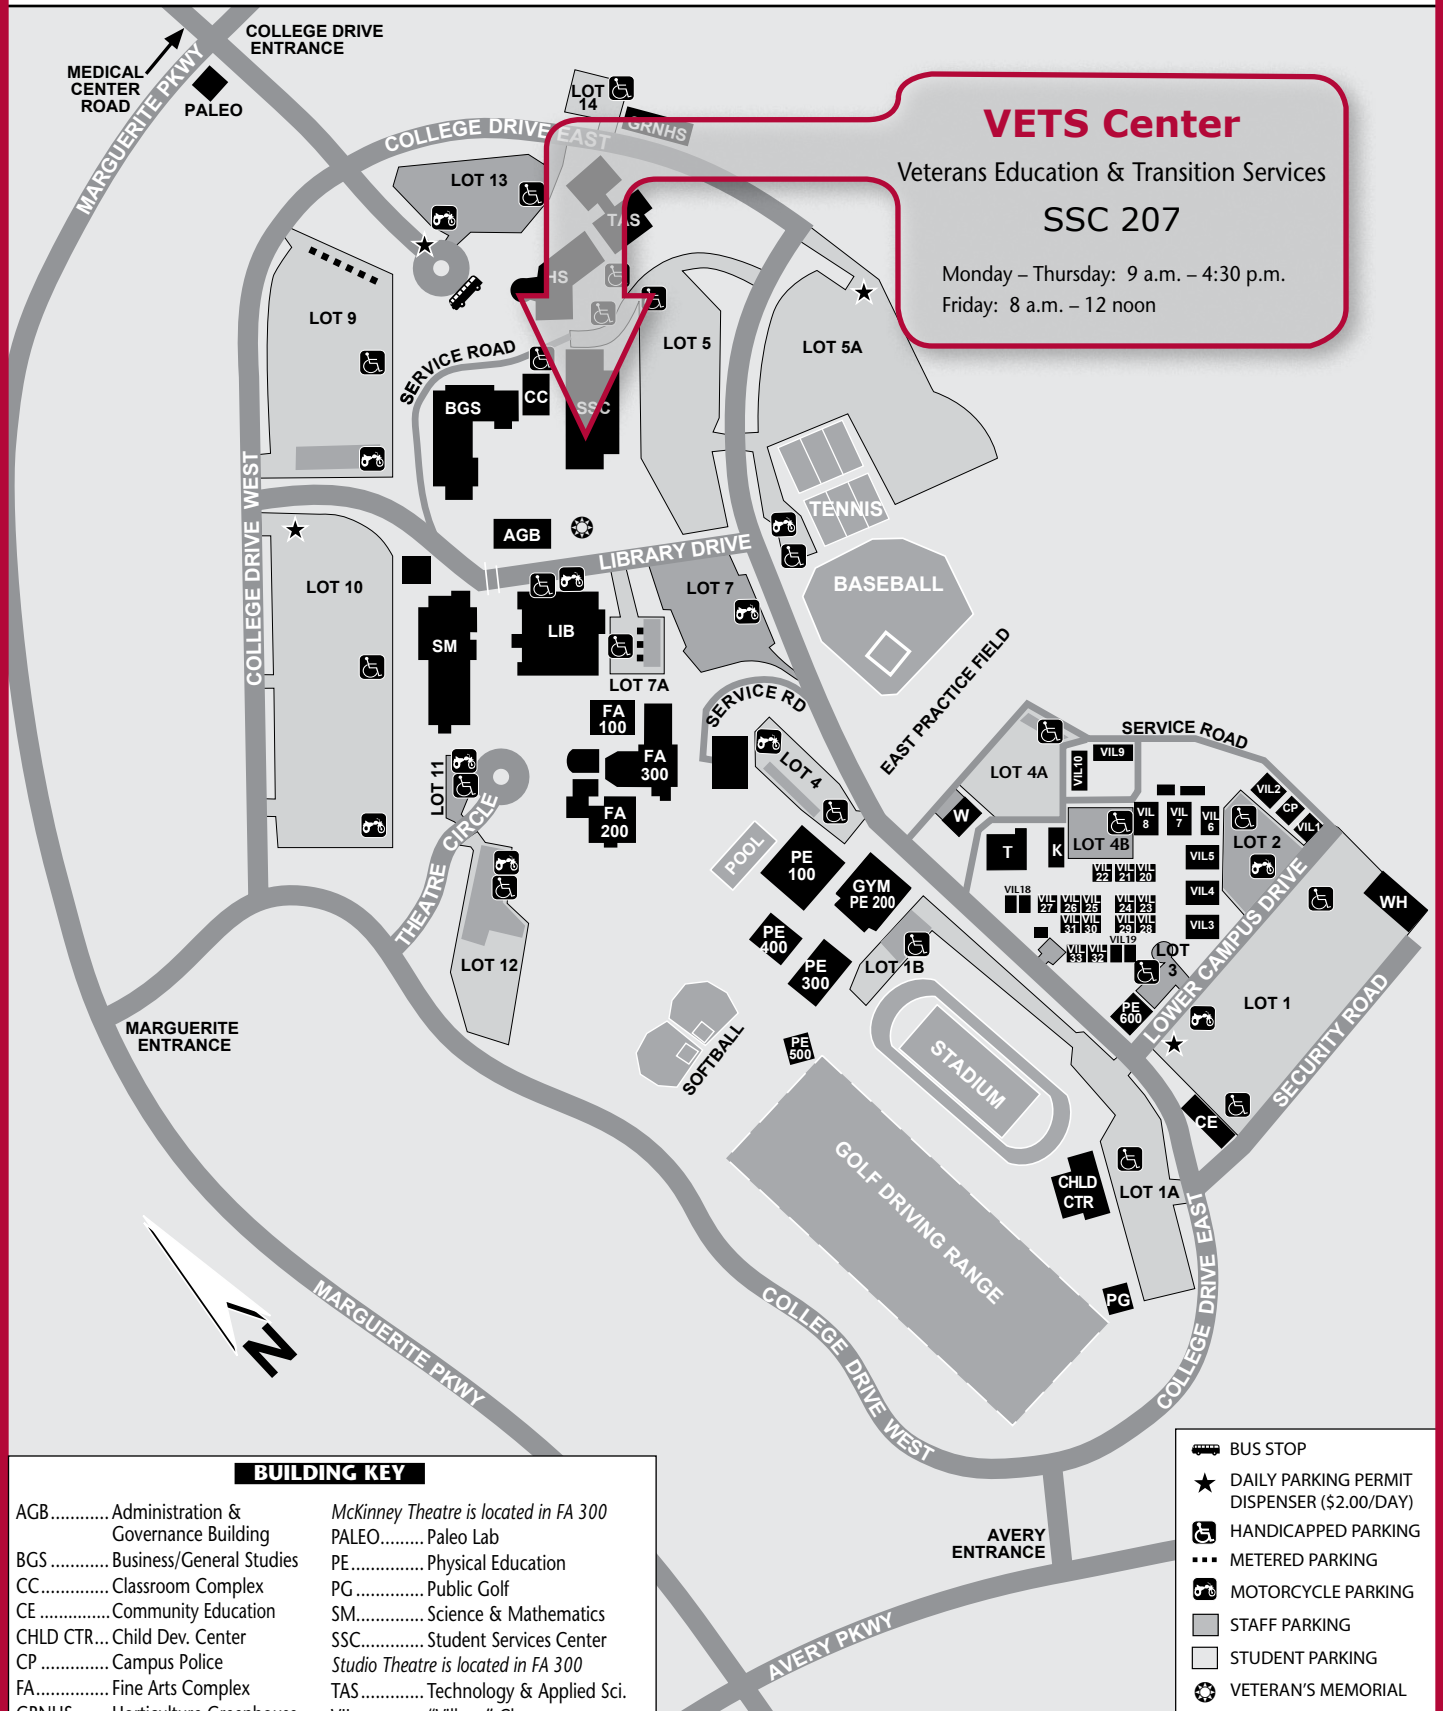

Saddleback College VETS Center

SSC 207 • 582-4253

VETS Center

Veterans Education & Transition Services

SSC 207

Monday – Thursday: 9 a.m. – 4:30 p.m.

Friday: 8 a.m. – 12 noon

BUILDING KEY

- | | |
|--|---------------------------------------|
| AGB..... Administration & Governance Building | McKinney Theatre is located in FA 300 |
| BGS..... Business/General Studies | PALEO..... Paleo Lab |
| CC..... Classroom Complex | PE..... Physical Education |
| CE..... Community Education | PG..... Public Golf |
| CHLD CTR... Child Dev. Center | SM..... Science & Mathematics |
| CP..... Campus Police | SSC..... Student Services Center |
| FA..... Fine Arts Complex | Studio Theatre is located in FA 300 |
| GRNHS..... Horticulture Greenhouse | TAS..... Technology & Applied Sci. |
| HS..... Health Sciences | VIL..... "Village" Classrooms |
| LIB..... Library (facilities located in Village during renovation) | W..... "W" Building (Comm. Arts) |
| | WH..... Warehouse |

- BUS STOP
- DAILY PARKING PERMIT DISPENSER (\$2.00/DAY)
- HANDICAPPED PARKING
- METERED PARKING
- MOTORCYCLE PARKING
- STAFF PARKING
- STUDENT PARKING
- VETERAN'S MEMORIAL

Please remember not to park in Staff, Handicapped, or Metered (if your stay is longer than 2 hrs.) parking areas!