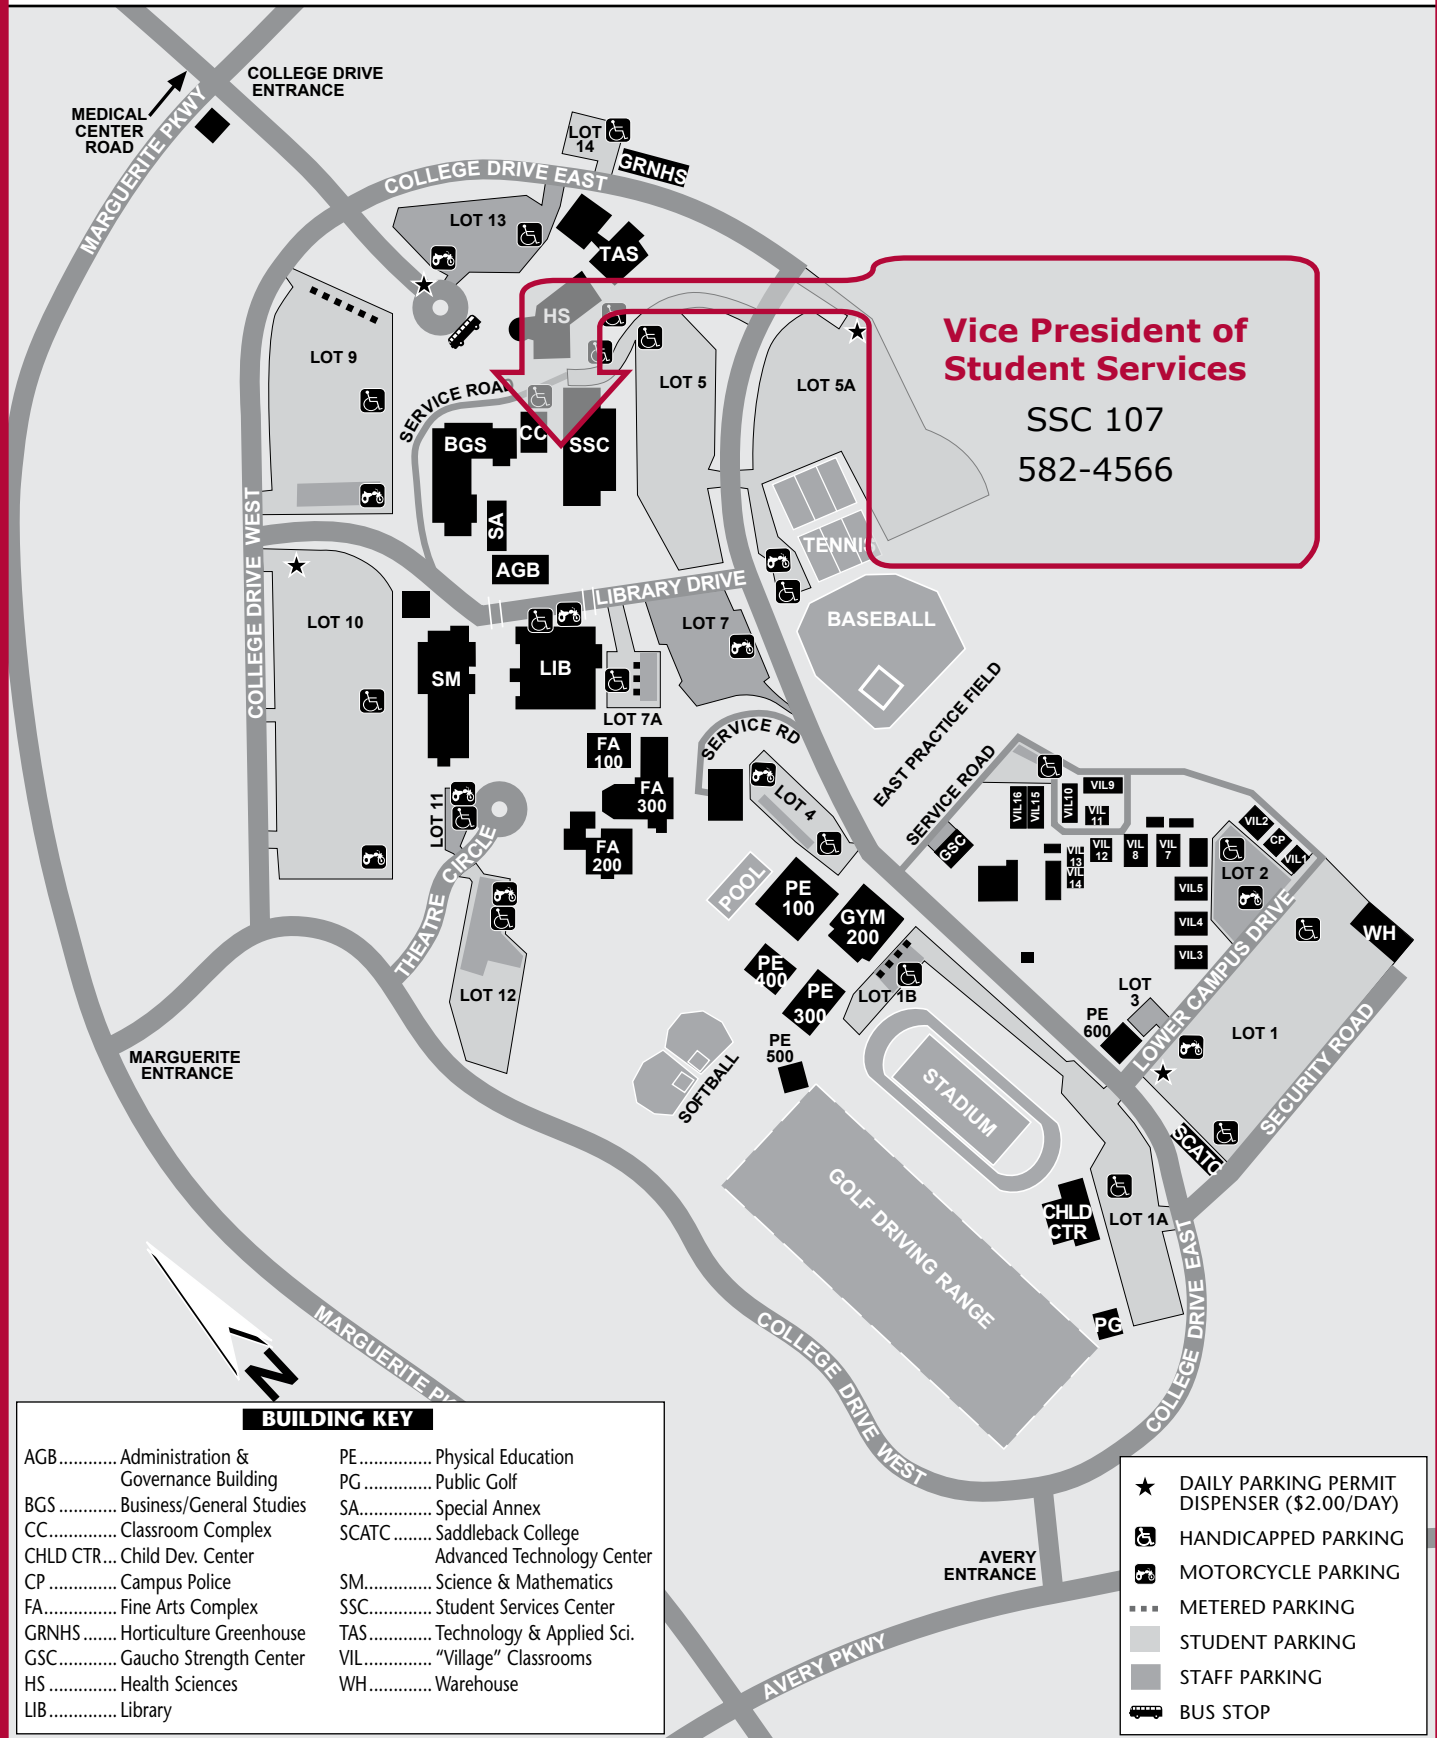

Saddleback College Vice President of Student Services

Please remember not to park in Staff, Handicapped, or Metered (if your stay is longer than 2 hrs.) parking areas!