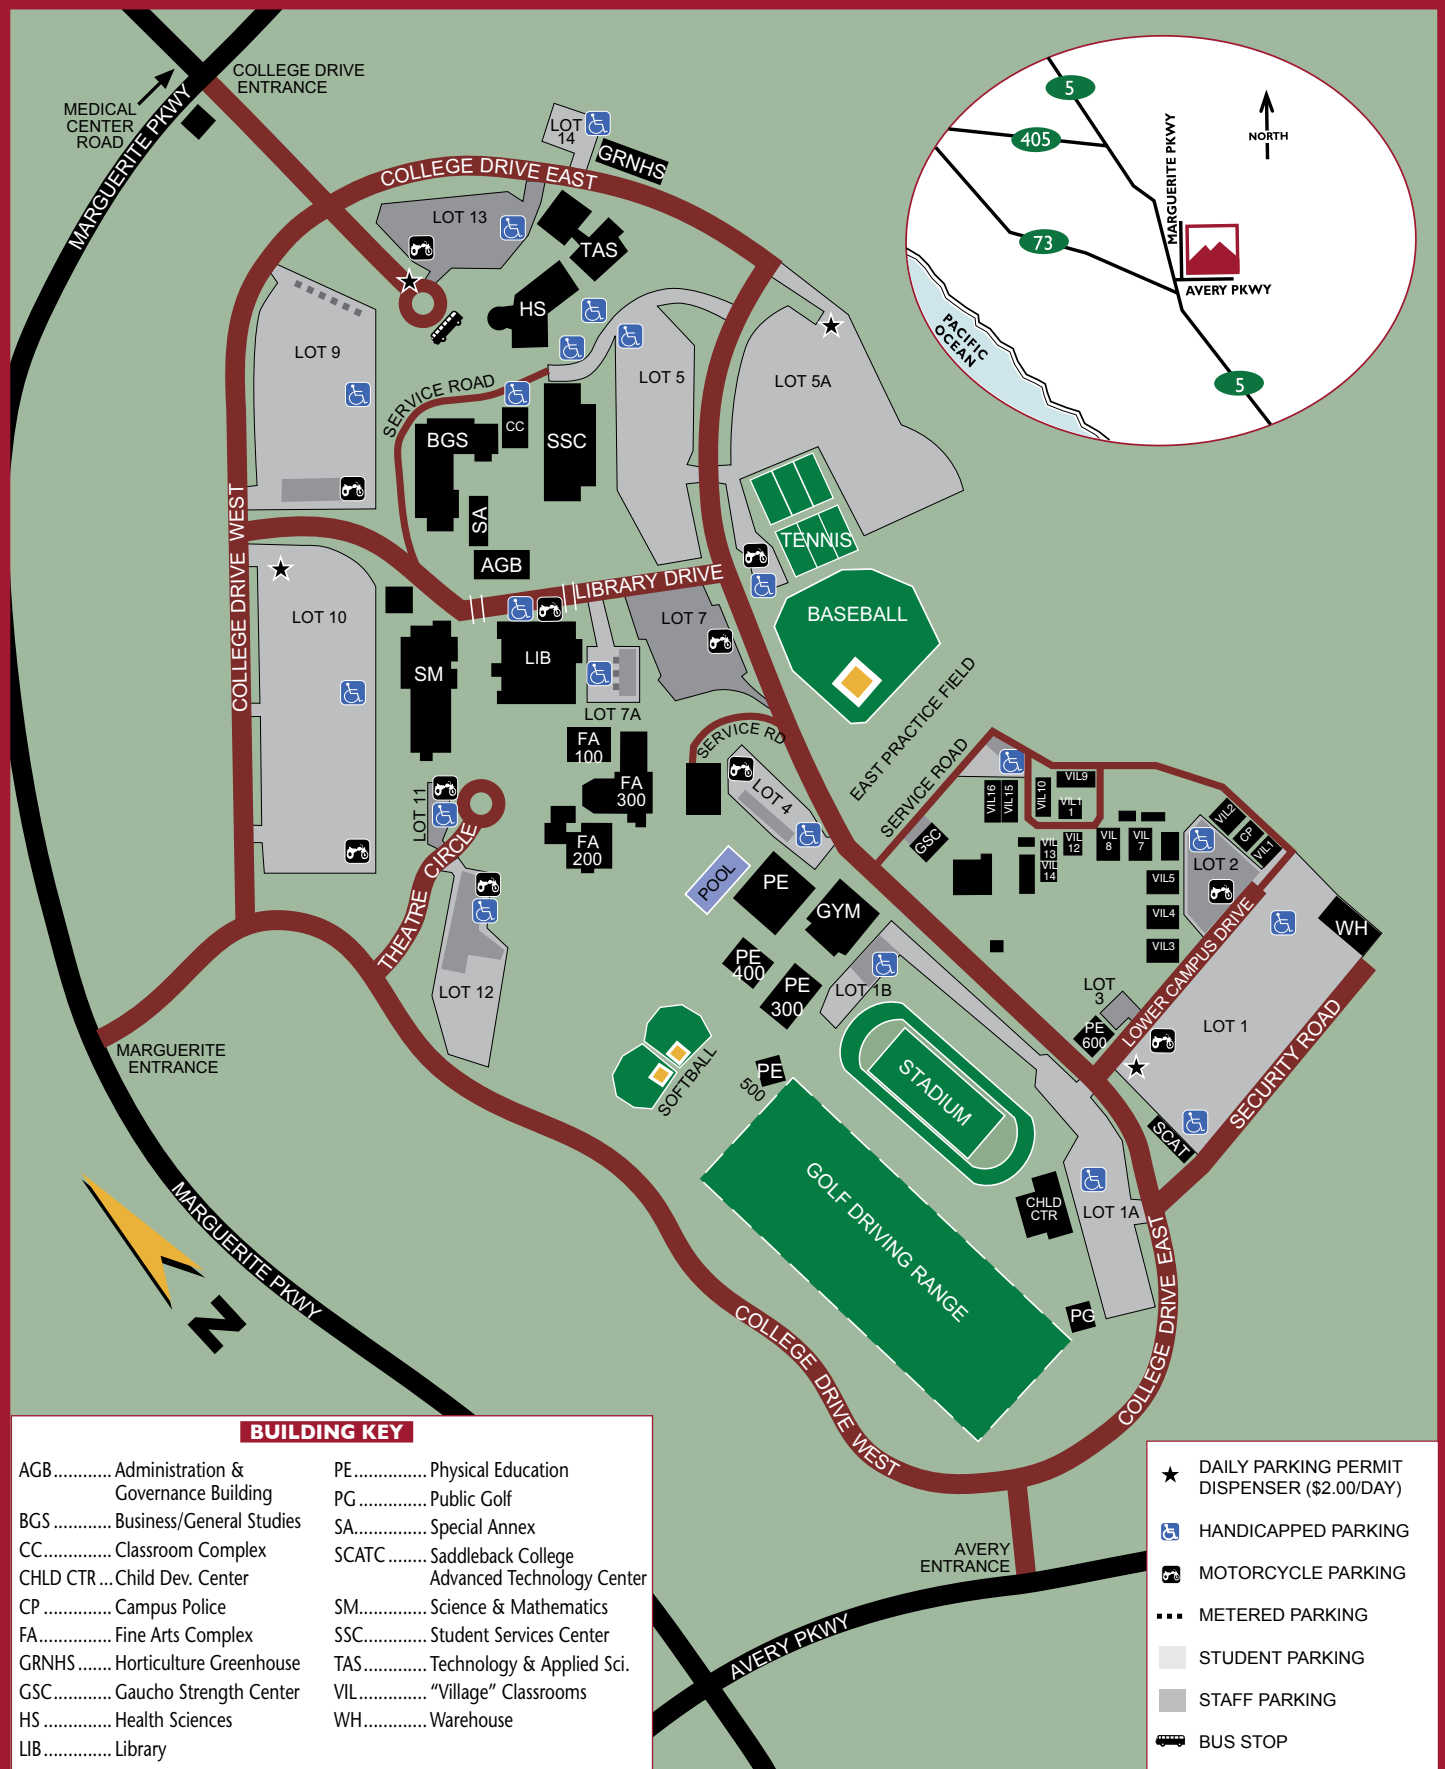

SADDLEBACK COLLEGE CAMPUS MAP

BUILDING KEY

AGB..... Administration & Governance Building	PE..... Physical Education
BGS..... Business/General Studies	PG..... Public Golf
CC..... Classroom Complex	SA..... Special Annex
CHLD CTR... Child Dev. Center	SCATC..... Saddleback College Advanced Technology Center
CP..... Campus Police	SM..... Science & Mathematics
FA..... Fine Arts Complex	SSC..... Student Services Center
GRNHS..... Horticulture Greenhouse	TAS..... Technology & Applied Sci.
GSC..... Gaucho Strength Center	VIL..... "Village" Classrooms
HS..... Health Sciences	WH..... Warehouse
LIB..... Library	

★	DAILY PARKING PERMIT DISPENSER (\$2.00/DAY)
♿	HANDICAPPED PARKING
🏍️	MOTORCYCLE PARKING
⋯	METERED PARKING
☐	STUDENT PARKING
☐	STAFF PARKING
🚌	BUS STOP