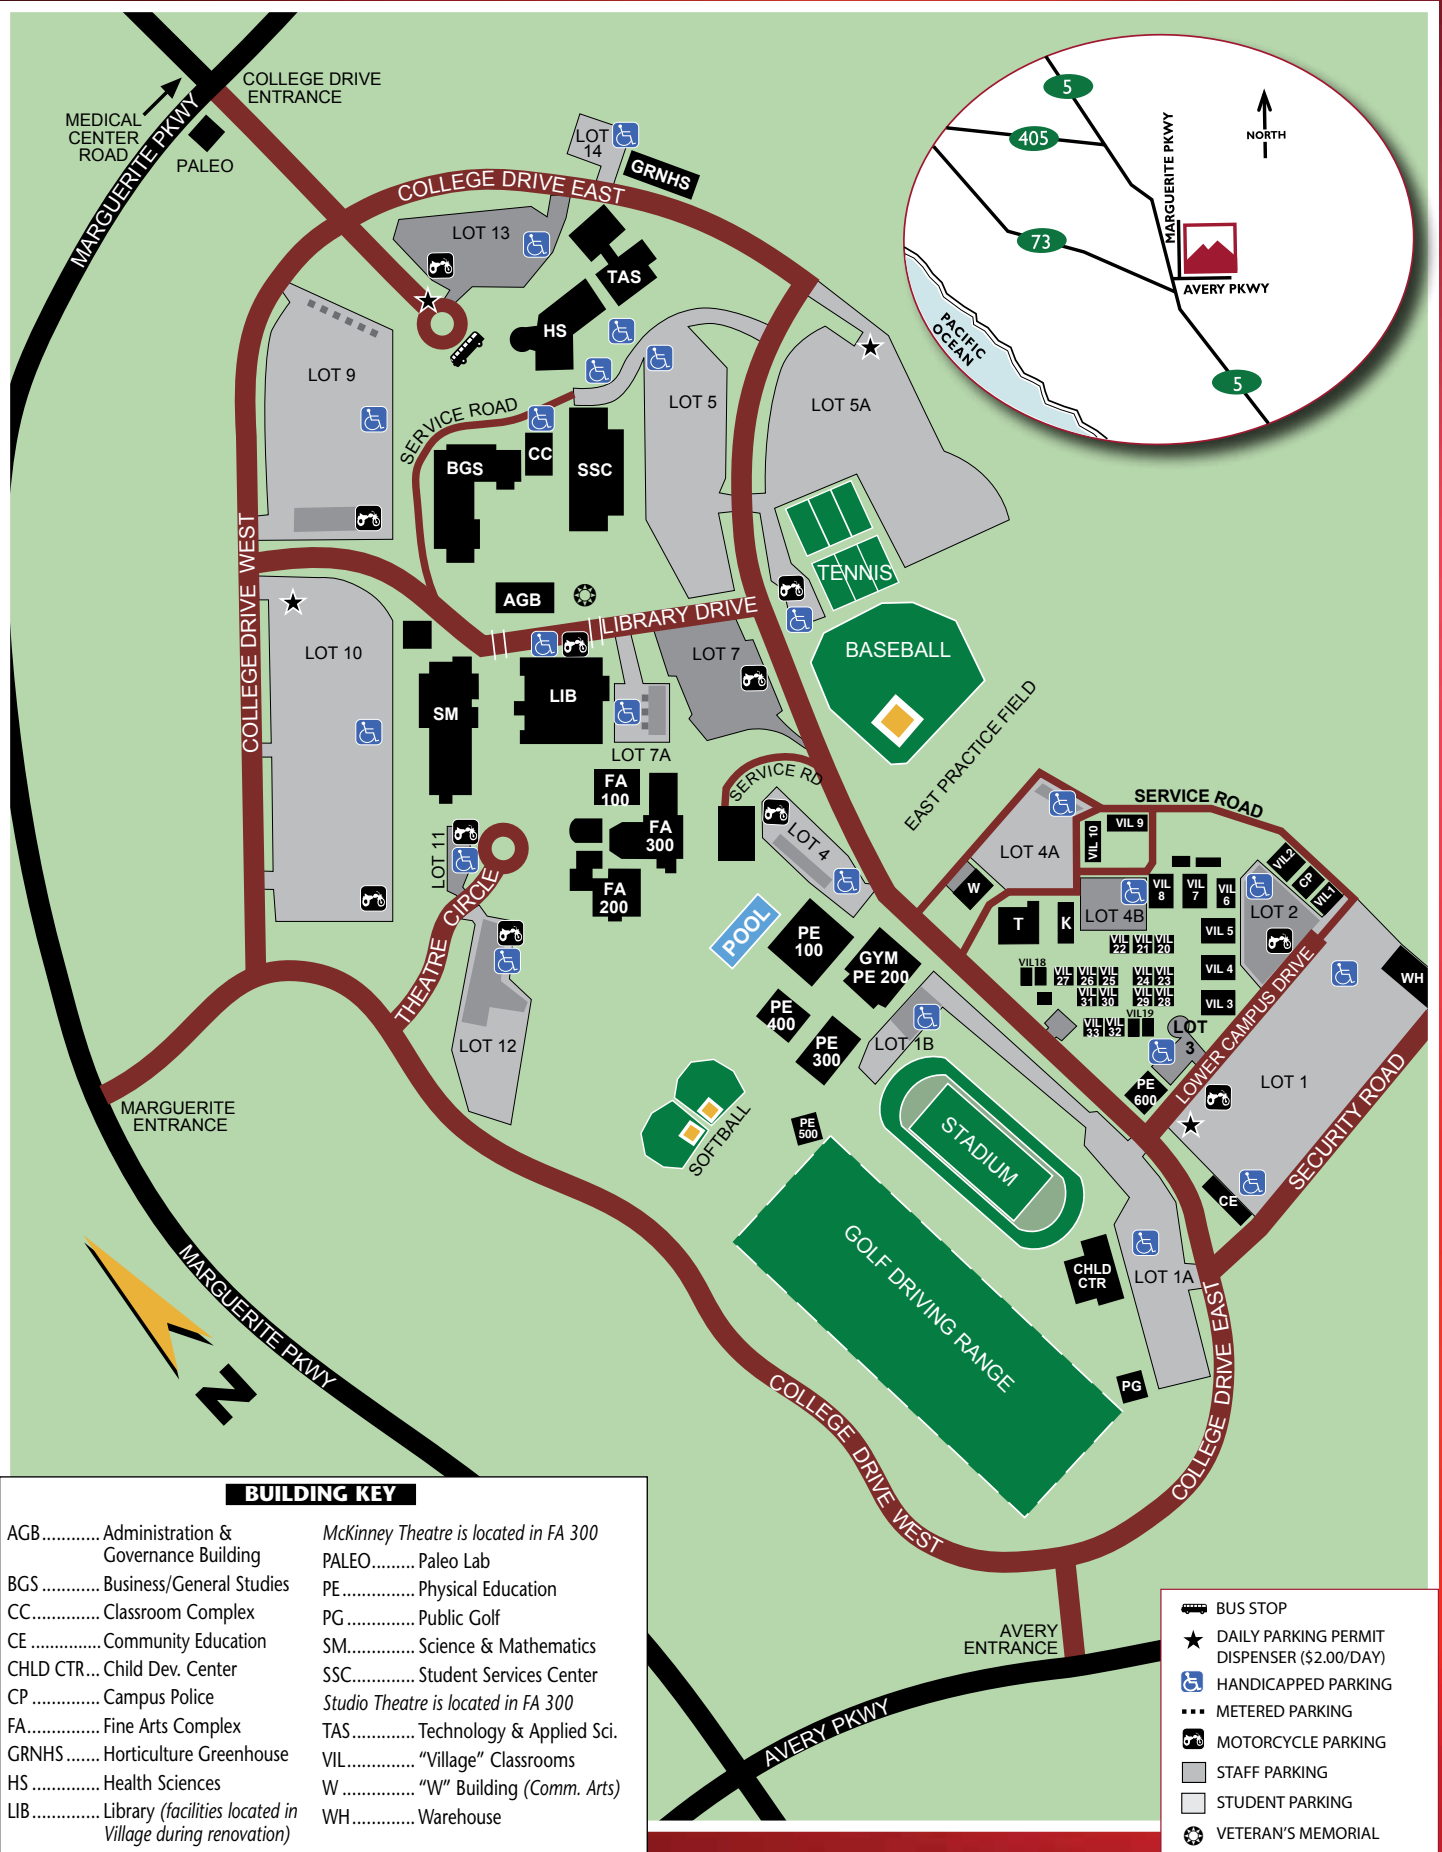

# SADDLEBACK COLLEGE CAMPUS MAP

## BUILDING KEY

- |                                                                   |                                       |
|-------------------------------------------------------------------|---------------------------------------|
| AGB.....Administration & Governance Building                      | McKinney Theatre is located in FA 300 |
| BGS.....Business/General Studies                                  | PALEO.....Paleo Lab                   |
| CC.....Classroom Complex                                          | PE.....Physical Education             |
| CE.....Community Education                                        | PG.....Public Golf                    |
| CHLD CTR...Child Dev. Center                                      | SM.....Science & Mathematics          |
| CP.....Campus Police                                              | SSC.....Student Services Center       |
| FA.....Fine Arts Complex                                          | Studio Theatre is located in FA 300   |
| GRNHS.....Horticulture Greenhouse                                 | TAS.....Technology & Applied Sci.     |
| HS.....Health Sciences                                            | VIL....."Village" Classrooms          |
| LIB.....Library (facilities located in Village during renovation) | W....."W" Building (Comm. Arts)       |
|                                                                   | WH.....Warehouse                      |

- BUS STOP
- DAILY PARKING PERMIT DISPENSER (\$2.00/DAY)
- HANDICAPPED PARKING
- METERED PARKING
- MOTORCYCLE PARKING
- STAFF PARKING
- STUDENT PARKING
- VETERAN'S MEMORIAL