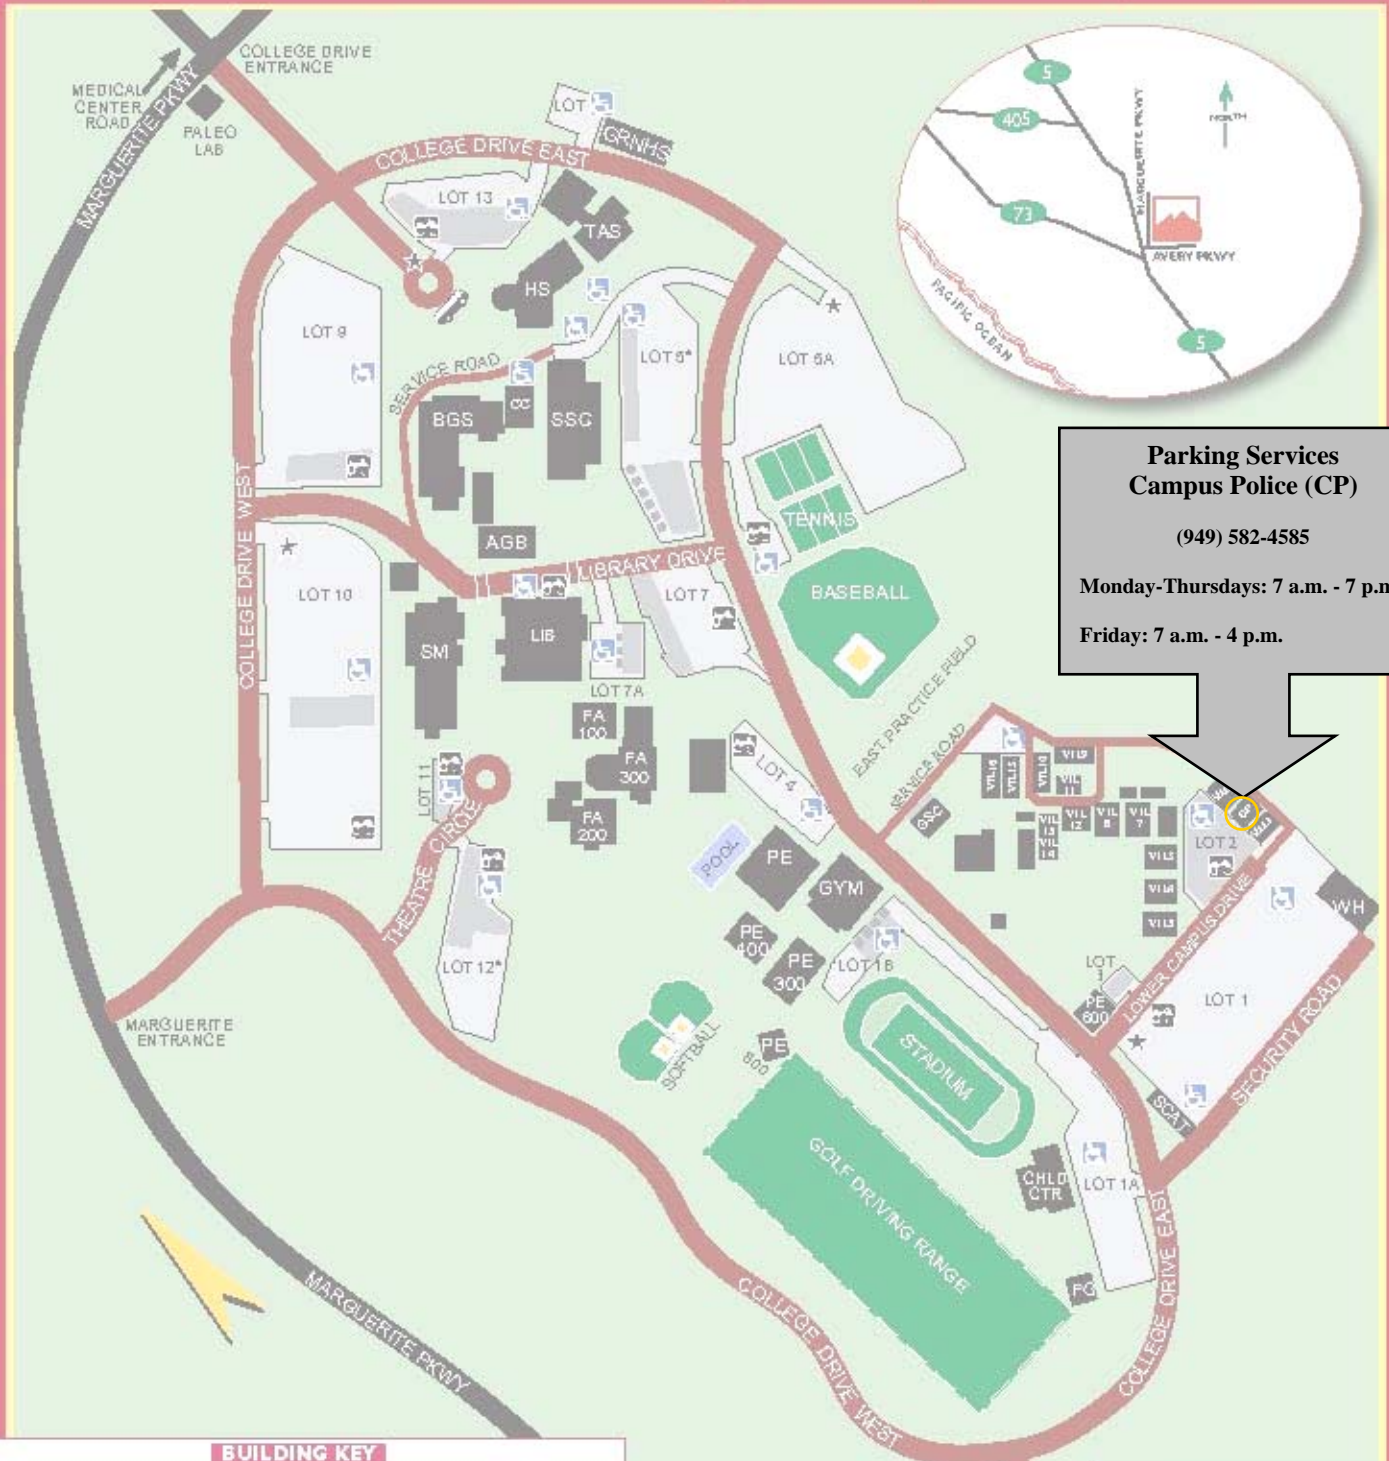

Saddleback College Campus Map

**Parking Services
Campus Police (CP)**

(949) 582-4585

Monday-Thursday: 7 a.m. - 7 p.m.

Friday: 7 a.m. - 4 p.m.

BUILDING KEY

AGB..... Administration & Governance Building	PE..... Physical Education
BGS..... Business/General Studies	PG..... Public Golf
CC..... Classroom Complex	SA..... Special Annex
CHILD CTR..... Child Dev. Center	SCATC..... Saddleback College Advanced Technology Center
CP..... Campus Police	SM..... Science & Mathematics
FA..... Fine Arts Complex	SSC..... Student Services Center
GRNHS..... Horticulture Greenhouse	TAS..... Technology & Applied Sci.
GSC..... Gaucho Strength Center	VIL..... "Village" Classrooms
HS..... Health Sciences	WH..... Warehouse
LIB..... Library	

- ★ DAILY PARKING PERMIT DISPENSER (\$2.00/DAY)
- ♿ HANDICAPPED PARKING
- 🏍️ MOTORCYCLE PARKING
- ⋯ METERED PARKING
- STAFF PARKING*
- 🚌 BUS STOP

* EVENING PARKING
 Lot 12 and the south end of Lot 5 are open to students with current parking permits Monday - Thursday after 5 p.m.