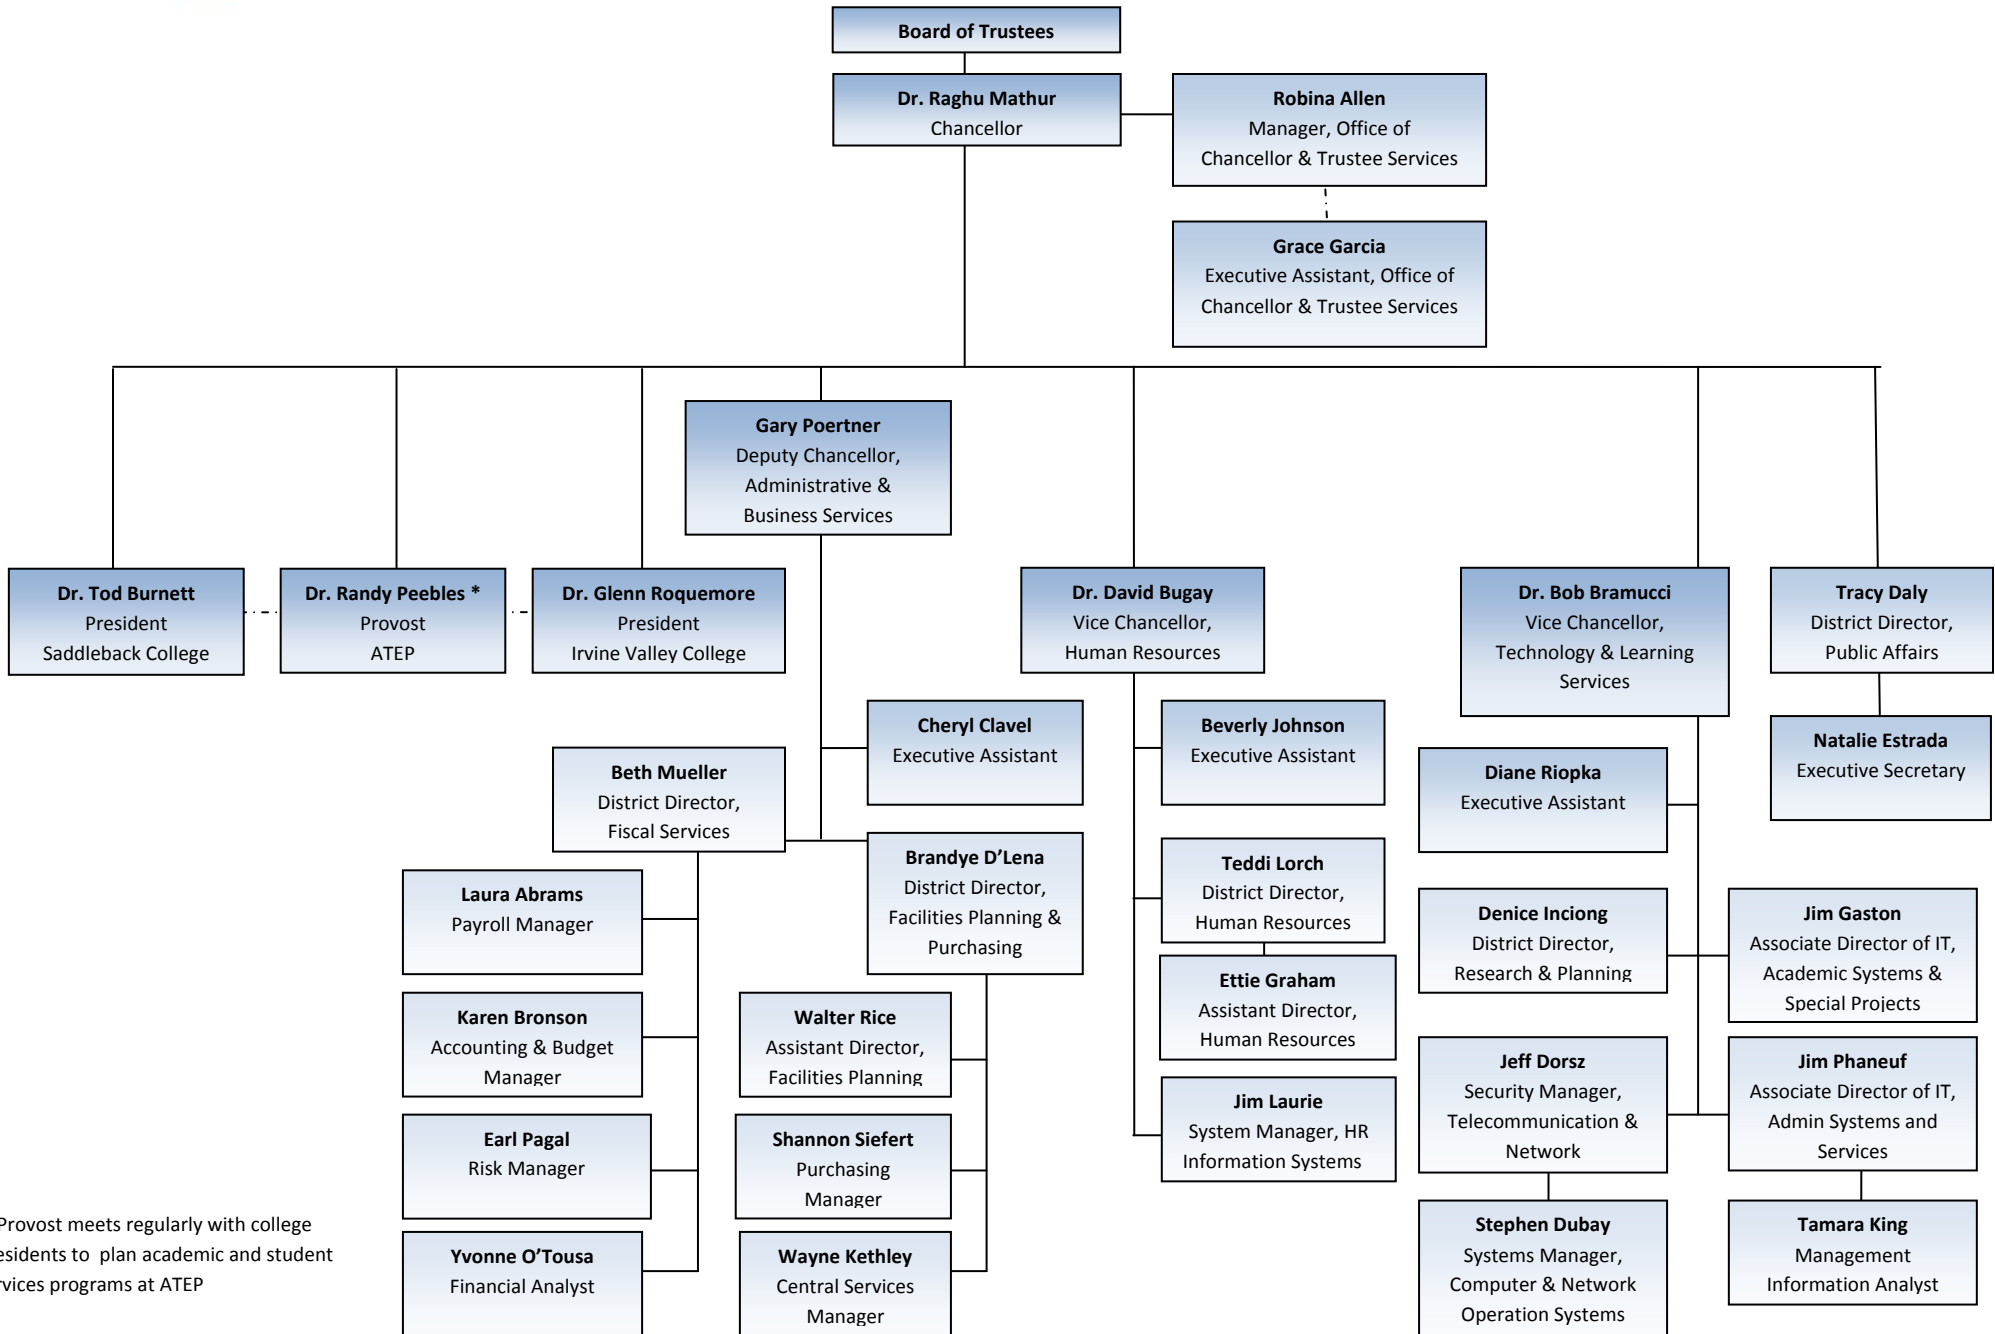

South Orange County Community College District Organizational Chart

* Provost meets regularly with college presidents to plan academic and student services programs at ATEP