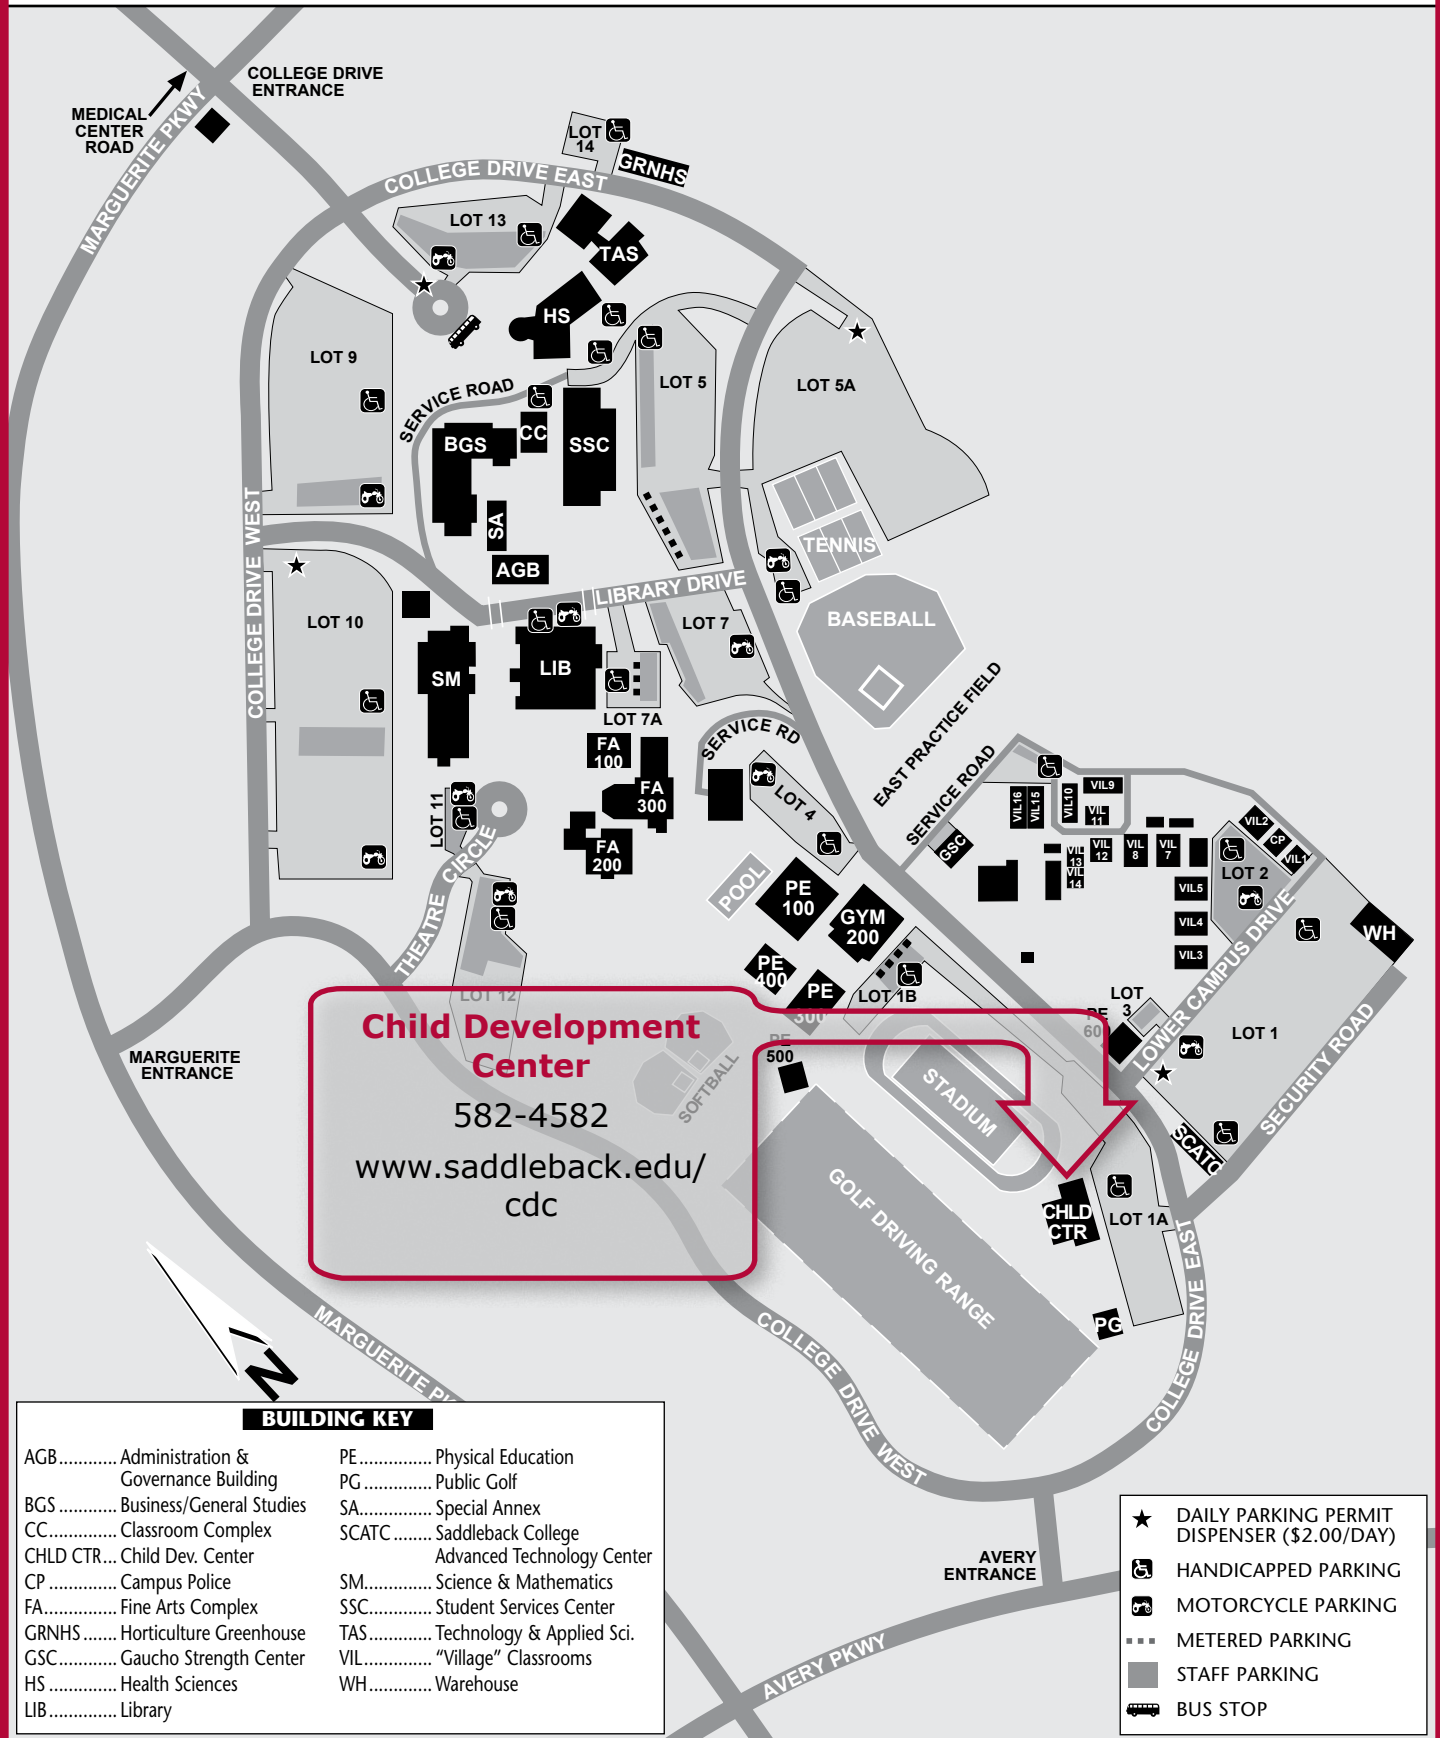

Saddleback College Child Development Center

Child Development Center
 582-4582
www.saddleback.edu/cdc

BUILDING KEY

AGB.....Administration & Governance Building	PE.....Physical Education
BGS.....Business/General Studies	PG.....Public Golf
CC.....Classroom Complex	SA.....Special Annex
CHLD CTR...Child Dev. Center	SCATC.....Saddleback College Advanced Technology Center
CP.....Campus Police	SM.....Science & Mathematics
FA.....Fine Arts Complex	SSC.....Student Services Center
GRNHS.....Horticulture Greenhouse	TAS.....Technology & Applied Sci.
GSC.....Gaucho Strength Center	VIL....."Village" Classrooms
HS.....Health Sciences	WH.....Warehouse
LIB.....Library	

★	DAILY PARKING PERMIT DISPENSER (\$2.00/DAY)
♿	HANDICAPPED PARKING
🏍️	MOTORCYCLE PARKING
---	METERED PARKING
■	STAFF PARKING
🚌	BUS STOP

Please remember not to park in Staff, Handicapped, or Metered (if your stay is longer than 2 hrs.) parking areas!