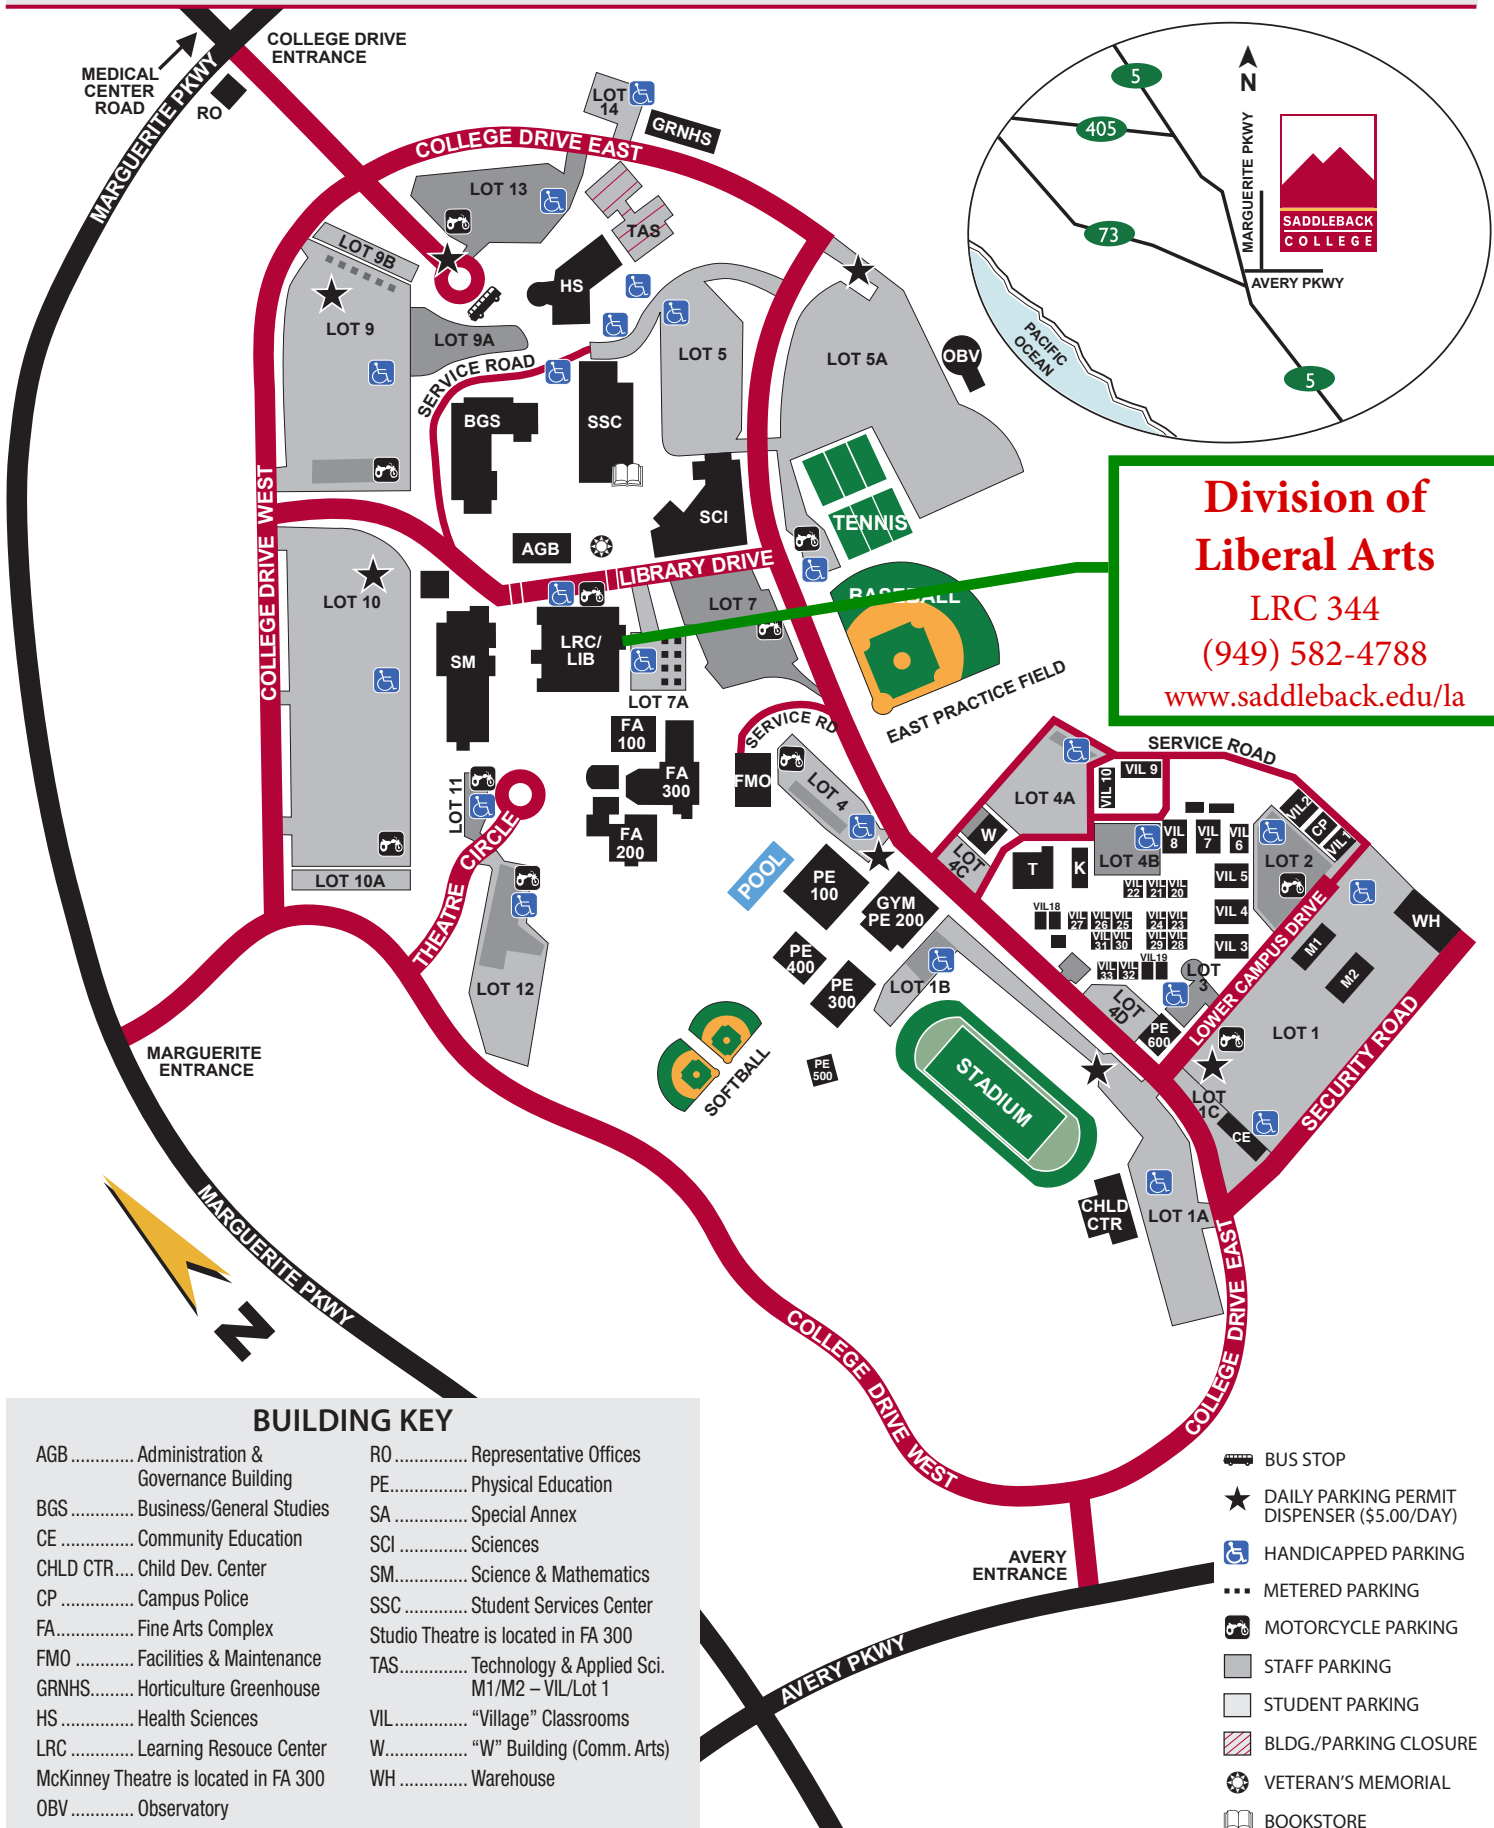

SADDLEBACK COLLEGE CAMPUS MAP

28000 Marguerite Parkway, Mission Viejo, CA 92692 • 949.582.4500

Division of Liberal Arts
LRC 344
(949) 582-4788
www.saddleback.edu/la

BUILDING KEY

- | | |
|---|--|
| AGB..... Administration & Governance Building | RO..... Representative Offices |
| BGS..... Business/General Studies | PE..... Physical Education |
| CE..... Community Education | SA..... Special Annex |
| CHLD CTR.... Child Dev. Center | SCI..... Sciences |
| CP..... Campus Police | SM..... Science & Mathematics |
| FA..... Fine Arts Complex | SSC..... Student Services Center |
| FMO..... Facilities & Maintenance | Studio Theatre is located in FA 300 |
| GRNHS..... Horticulture Greenhouse | TAS..... Technology & Applied Sci. M1/M2 – VIL/Lot 1 |
| HS..... Health Sciences | VIL..... "Village" Classrooms |
| LRC..... Learning Resource Center | W..... "W" Building (Comm. Arts) |
| McKinney Theatre is located in FA 300 | WH..... Warehouse |
| OBV..... Observatory | |

- BUS STOP
- DAILY PARKING PERMIT DISPENSER (\$5.00/DAY)
- HANDICAPPED PARKING
- METERED PARKING
- MOTORCYCLE PARKING
- STAFF PARKING
- STUDENT PARKING
- BLDG./PARKING CLOSURE
- VETERAN'S MEMORIAL
- BOOKSTORE