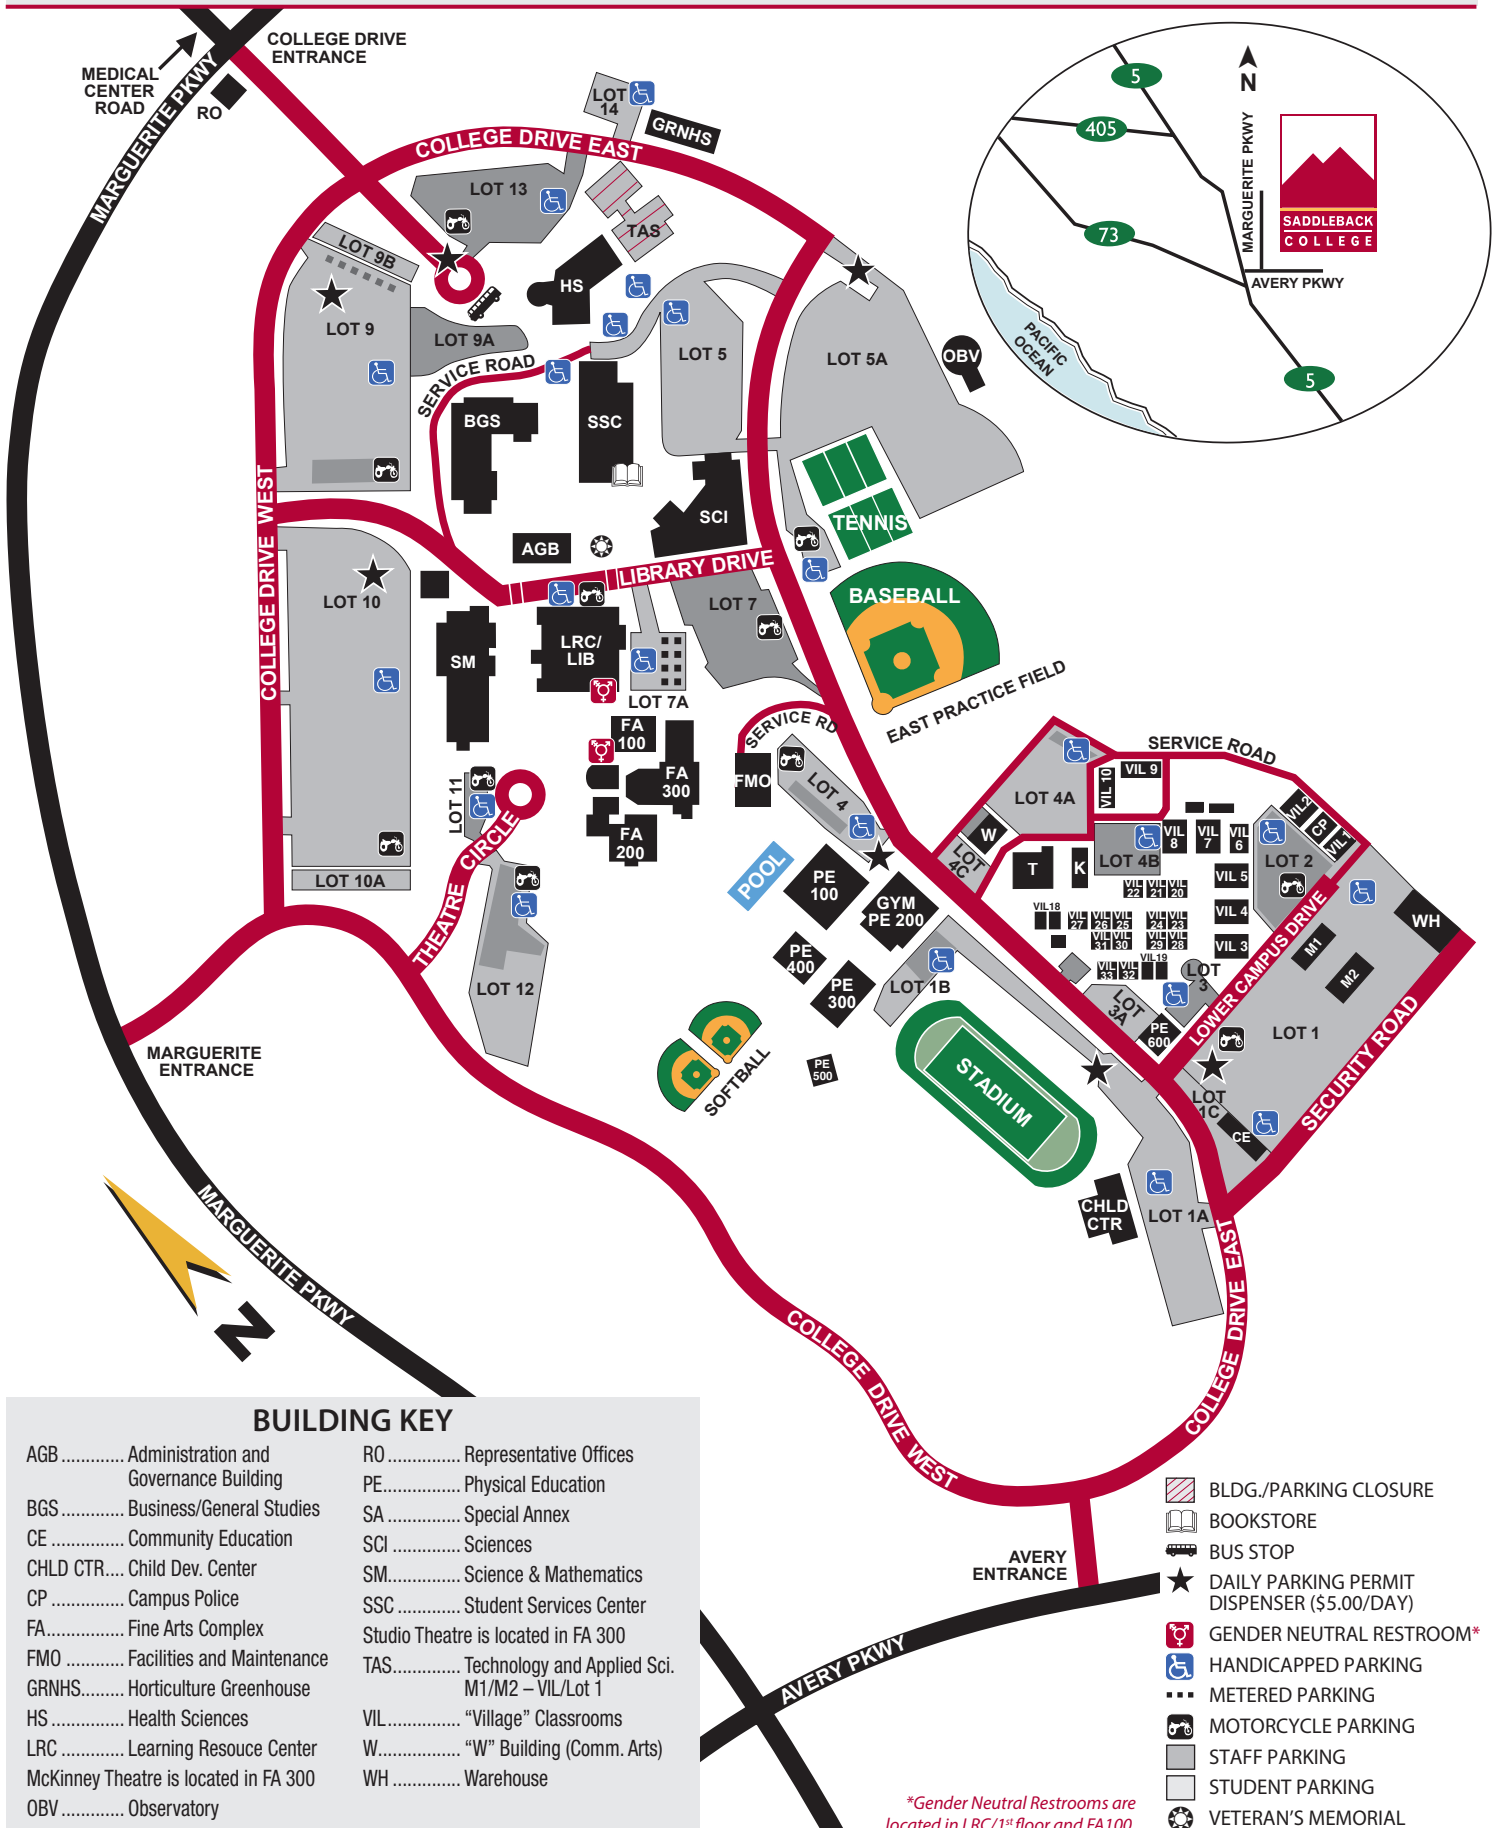

SADDLEBACK COLLEGE CAMPUS MAP

28000 Marguerite Parkway, Mission Viejo, CA 92692 • 949.582.4500

BUILDING KEY

AGB Administration and Governance Building	RO Representative Offices
BGS Business/General Studies	PE Physical Education
CE Community Education	SA Special Annex
CHLD CTR.... Child Dev. Center	SCI Sciences
CP Campus Police	SM Science & Mathematics
FA Fine Arts Complex	SSC Student Services Center
FMO Facilities and Maintenance	Studio Theatre is located in FA 300
GRNHS Horticulture Greenhouse	TAS Technology and Applied Sci. M1/M2 – VIL/Lot 1
HS Health Sciences	VIL “Village” Classrooms
LRC Learning Resource Center	W “W” Building (Comm. Arts)
McKinney Theatre is located in FA 300	WH Warehouse
OBV Observatory	

- BLDG./PARKING CLOSURE
- BOOKSTORE
- BUS STOP
- DAILY PARKING PERMIT DISPENSER (\$5.00/DAY)
- GENDER NEUTRAL RESTROOM*
- HANDICAPPED PARKING
- METERED PARKING
- MOTORCYCLE PARKING
- STAFF PARKING
- STUDENT PARKING
- VETERAN'S MEMORIAL

*Gender Neutral Restrooms are located in LRC/1st floor and FA100.