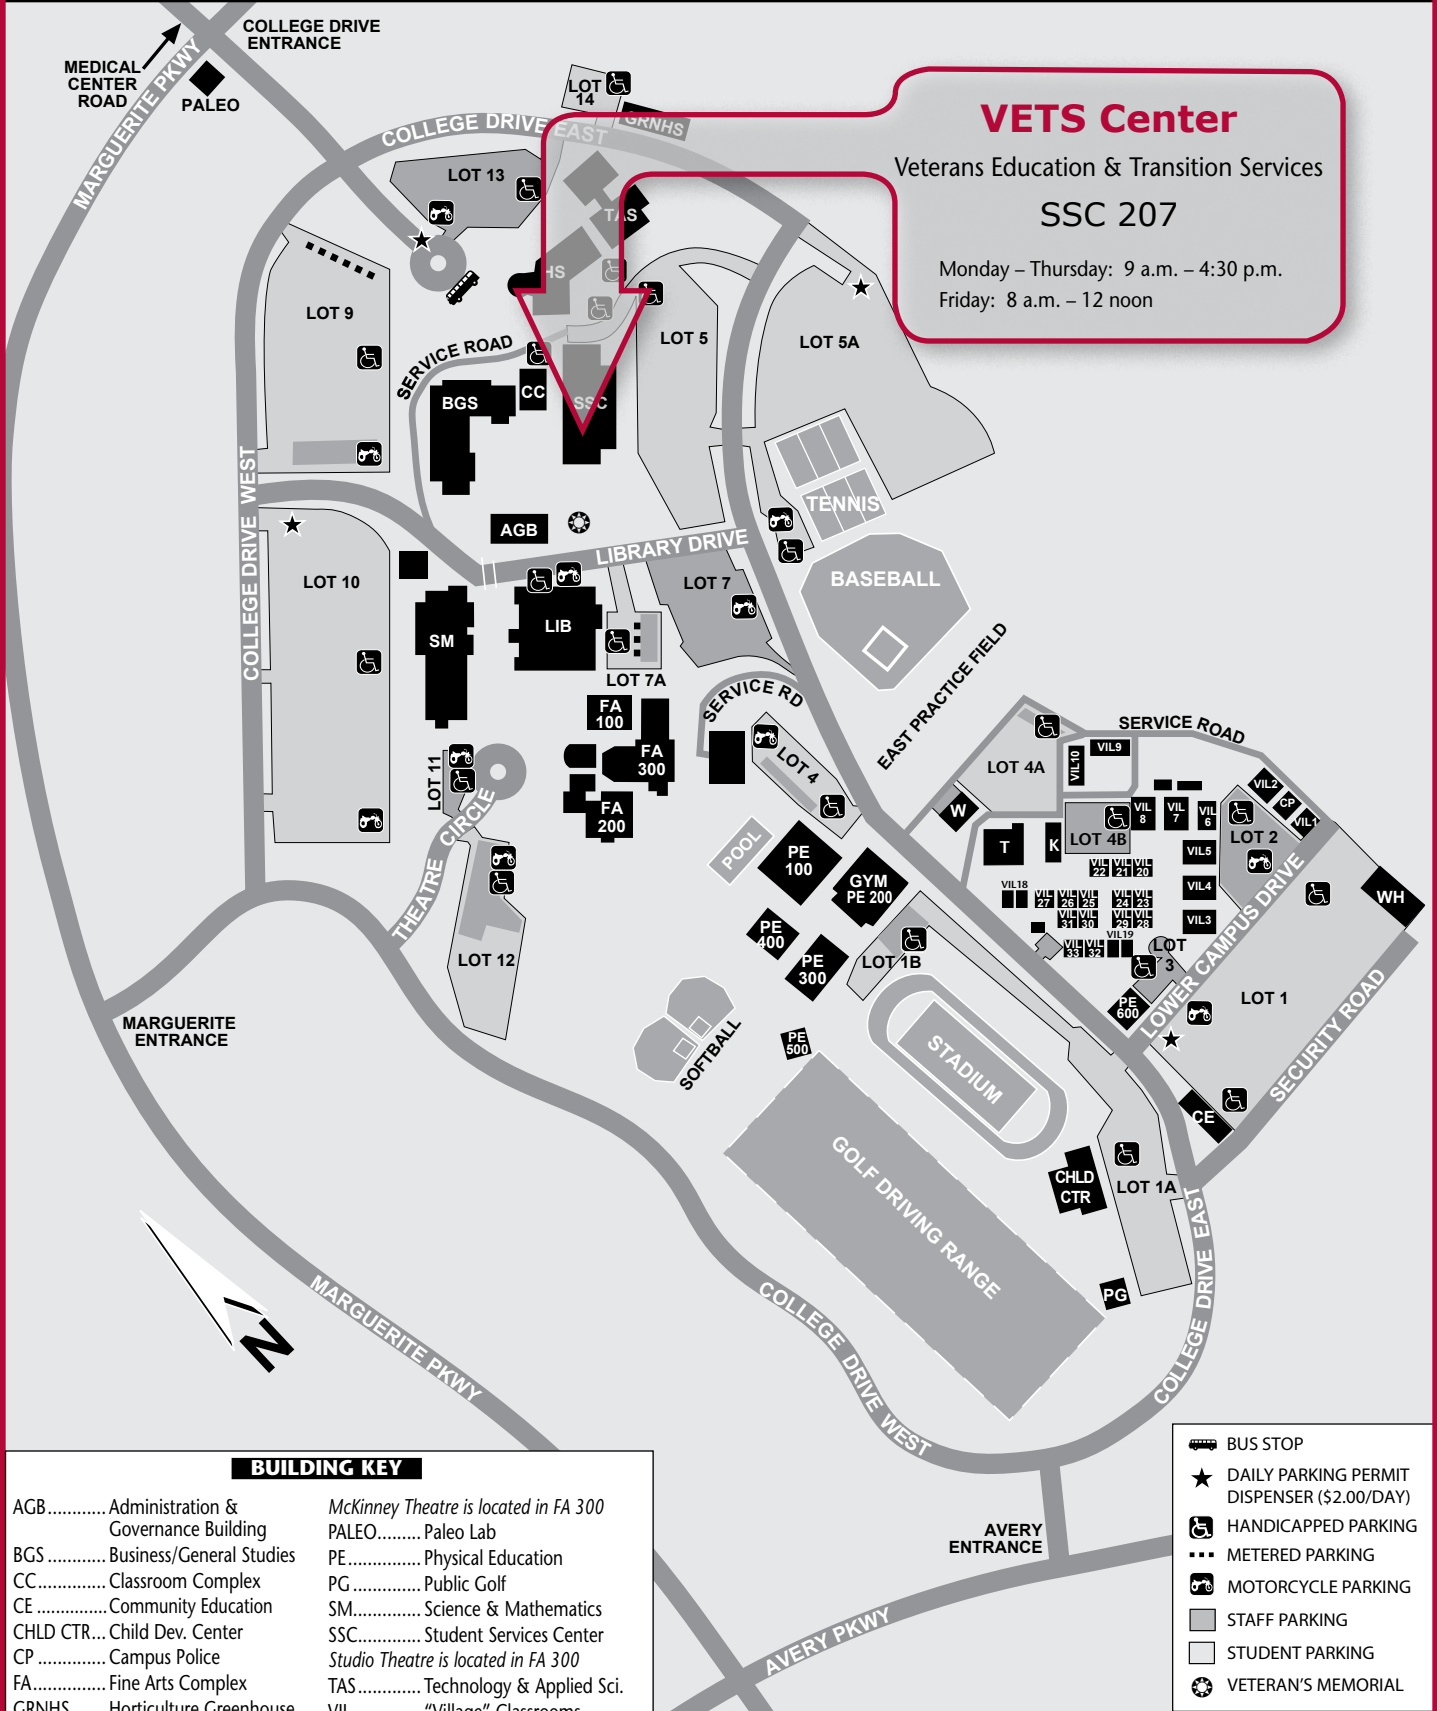

Saddleback College VETS Center

SSC 207 • 582-4253

VETS Center

Veterans Education & Transition Services

SSC 207

Monday – Thursday: 9 a.m. – 4:30 p.m.

Friday: 8 a.m. – 12 noon

BUILDING KEY

- | | |
|--|---------------------------------------|
| AGB..... Administration & Governance Building | McKinney Theatre is located in FA 300 |
| BGS..... Business/General Studies | PALEO..... Paleo Lab |
| CC..... Classroom Complex | PE..... Physical Education |
| CE..... Community Education | PG..... Public Golf |
| CHLD CTR... Child Dev. Center | SM..... Science & Mathematics |
| CP..... Campus Police | SSC..... Student Services Center |
| FA..... Fine Arts Complex | Studio Theatre is located in FA 300 |
| GRNHS..... Horticulture Greenhouse | TAS..... Technology & Applied Sci. |
| HS..... Health Sciences | VIL..... "Village" Classrooms |
| LIB..... Library (facilities located in Village during renovation) | W..... "W" Building (Comm. Arts) |
| | WH..... Warehouse |

- BUS STOP
- DAILY PARKING PERMIT DISPENSER (\$2.00/DAY)
- HANDICAPPED PARKING
- METERED PARKING
- MOTORCYCLE PARKING
- STAFF PARKING
- STUDENT PARKING
- VETERAN'S MEMORIAL

Please remember not to park in Staff, Handicapped, or Metered (if your stay is longer than 2 hrs.) parking areas!