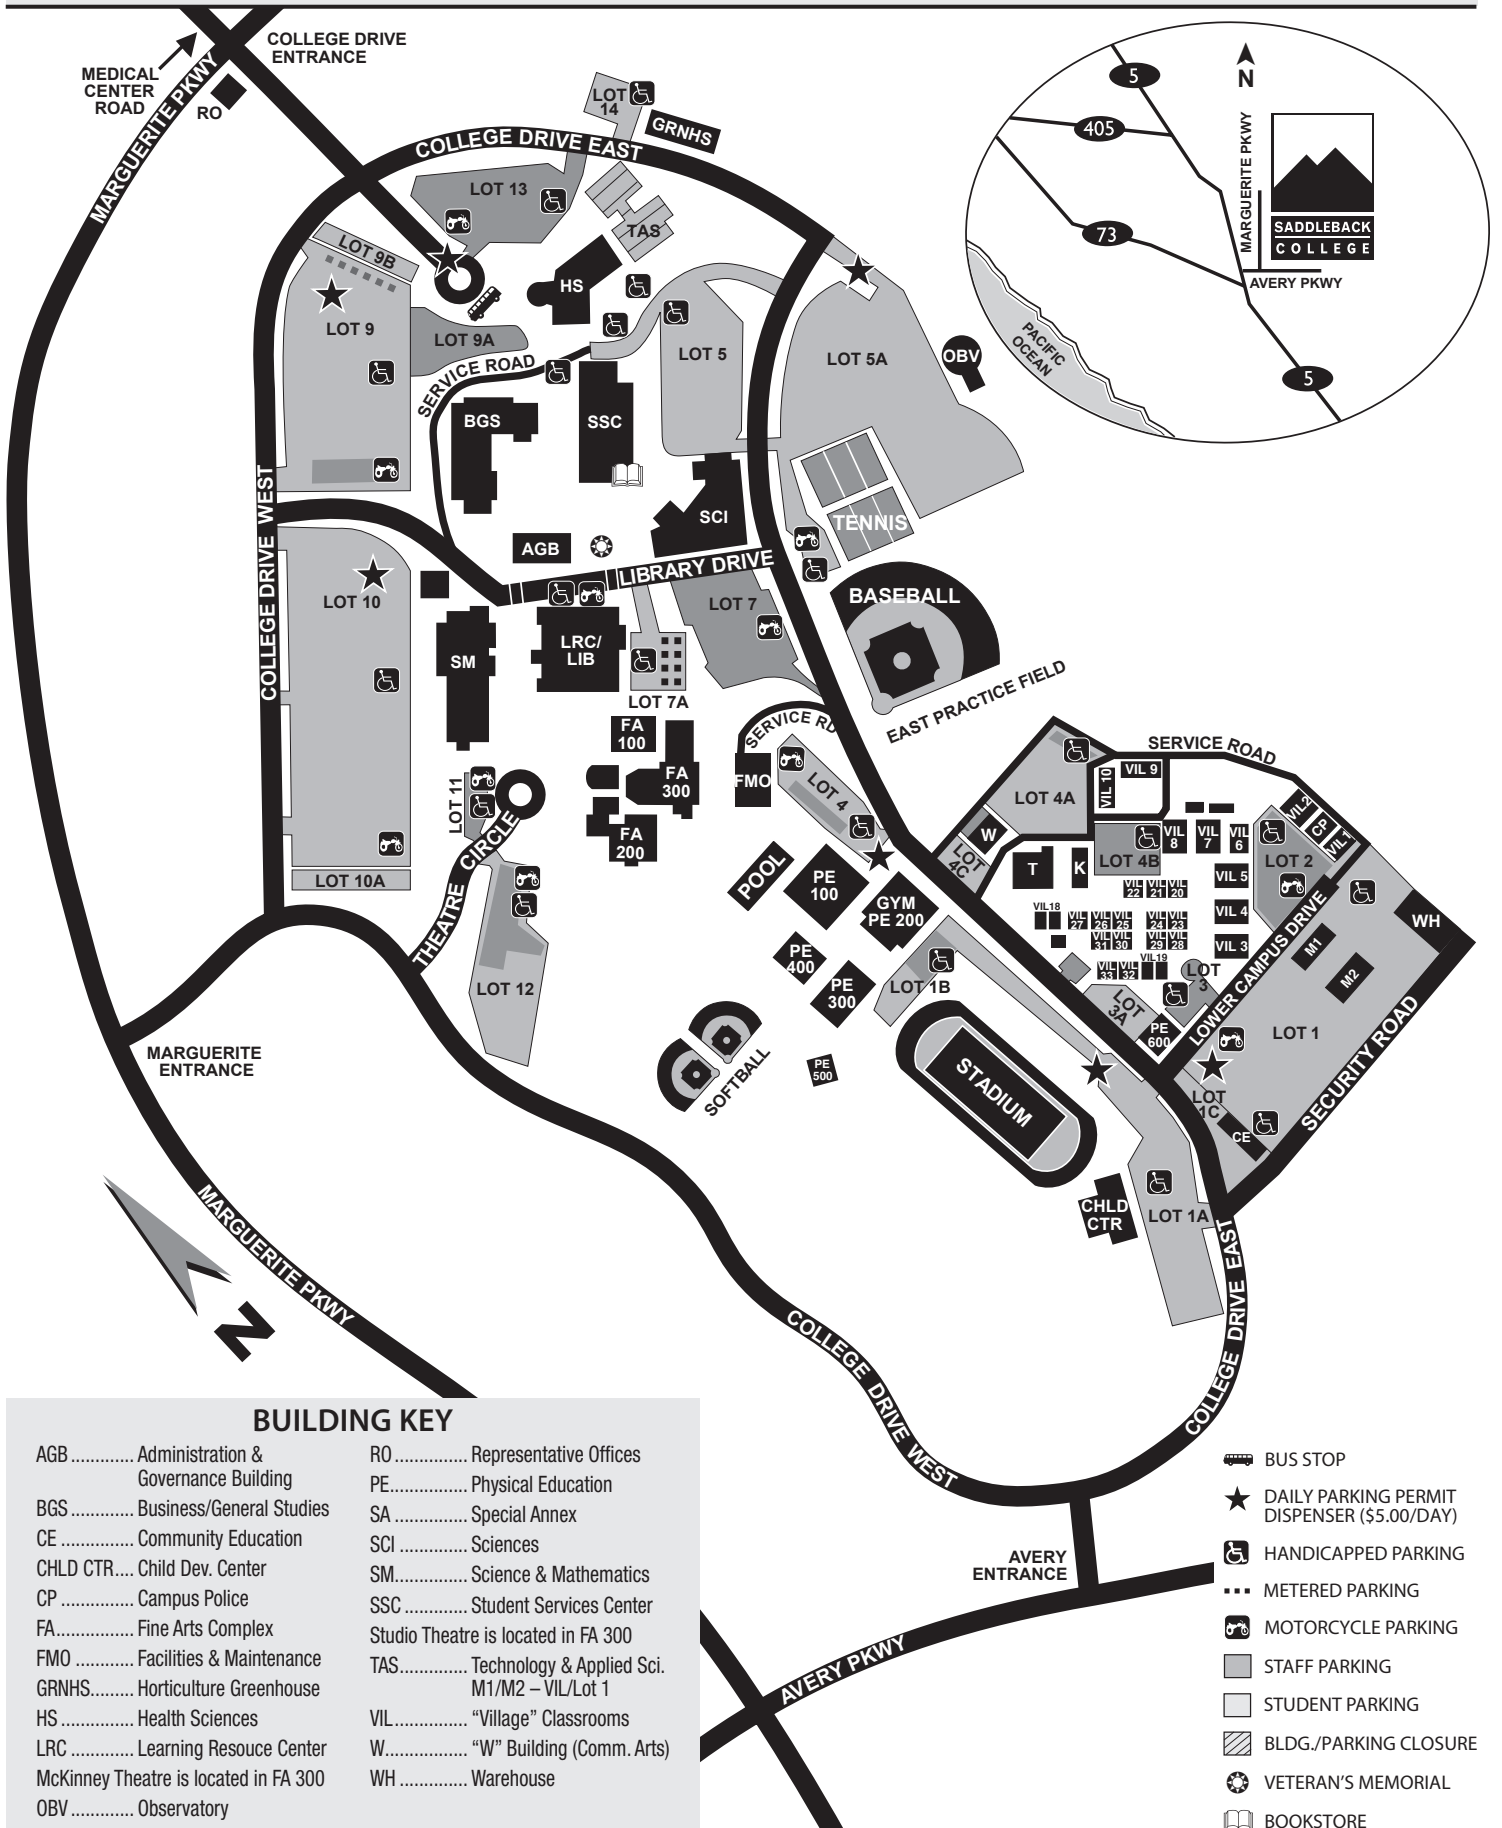

# SADDLEBACK COLLEGE CAMPUS MAP

28000 Marguerite Parkway, Mission Viejo, CA 92692 • 949.582.4500

## BUILDING KEY

- |   |  |
|---|--|
| AGB..... Administration & Governance Building | RO..... Representative Offices                       |
| BGS..... Business/General Studies             | PE..... Physical Education                           |
| CE..... Community Education                   | SA..... Special Annex                                |
| CHLD CTR.... Child Dev. Center                | SCI..... Sciences                                    |
| CP..... Campus Police                         | SM..... Science & Mathematics                        |
| FA..... Fine Arts Complex                     | SSC..... Student Services Center                     |
| FMO..... Facilities & Maintenance             | Studio Theatre is located in FA 300                  |
| GRNHS..... Horticulture Greenhouse            | TAS..... Technology & Applied Sci. M1/M2 – VIL/Lot 1 |
| HS..... Health Sciences                       | VIL..... "Village" Classrooms                        |
| LRC..... Learning Resource Center             | W..... "W" Building (Comm. Arts)                     |
| McKinney Theatre is located in FA 300         | WH..... Warehouse                                    |
| OBV..... Observatory                          |  |

- BUS STOP
- DAILY PARKING PERMIT DISPENSER (\$5.00/DAY)
- HANDICAPPED PARKING
- METERED PARKING
- MOTORCYCLE PARKING
- STAFF PARKING
- STUDENT PARKING
- BLDG./PARKING CLOSURE
- VETERAN'S MEMORIAL
- BOOKSTORE