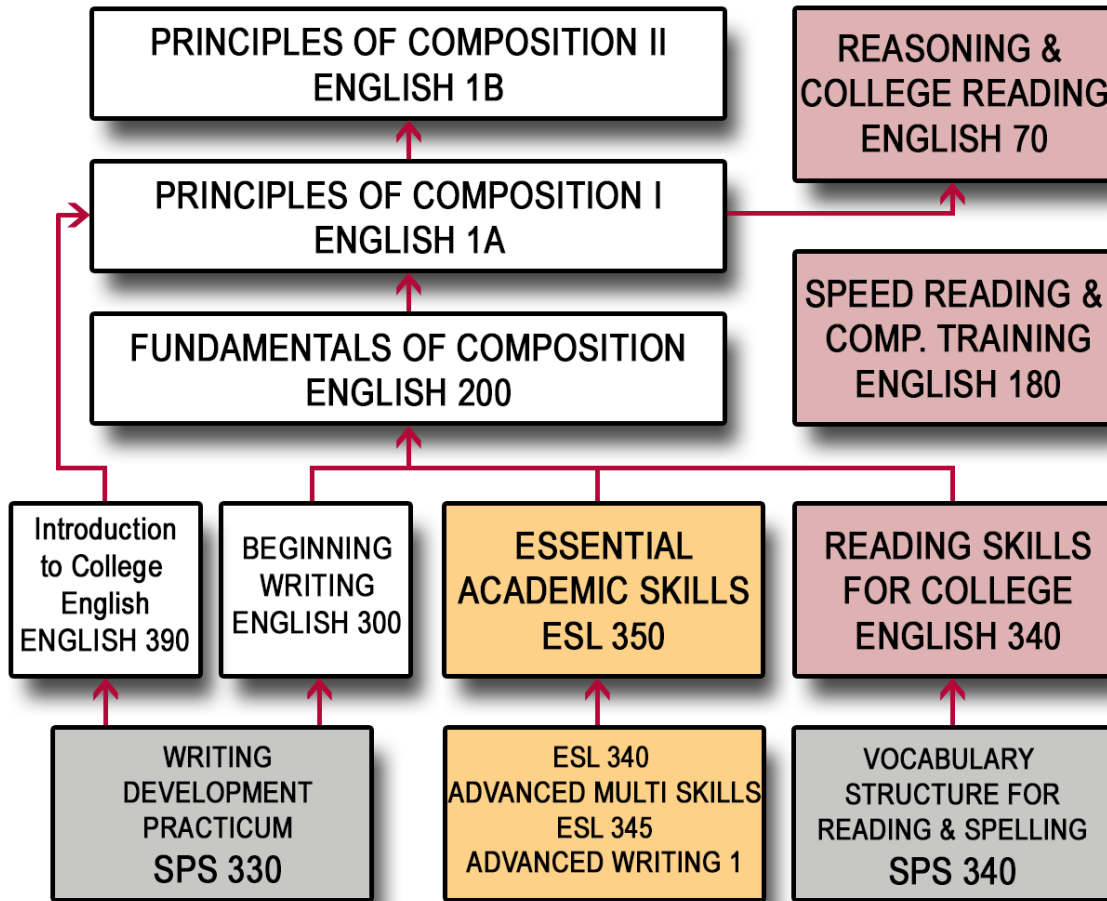

# SADDLEBACK COLLEGE

## ENGLISH COURSE SEQUENCE

The following courses have mandatory prerequisites that must be met and cleared before a student is eligible to register for the target course. Prerequisite courses must be unit classes and passed with a grade of C or better.