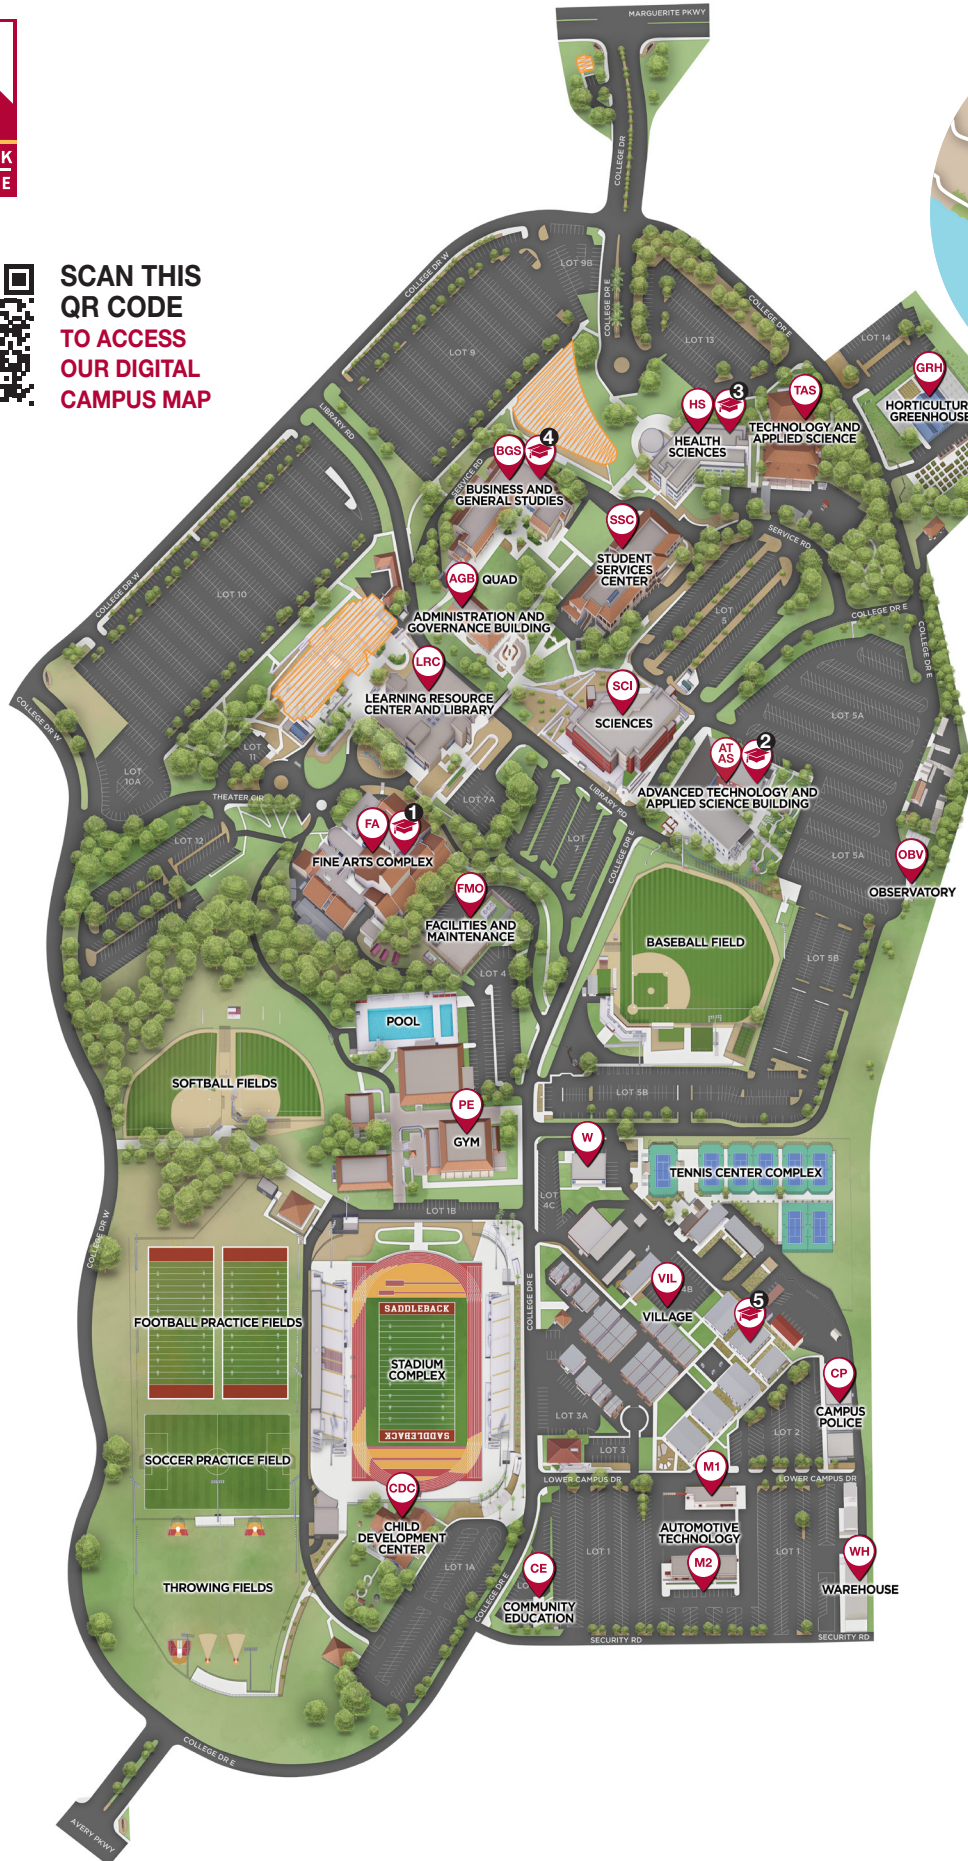

# SADDLEBACK COLLEGE CAMPUS MAP

28000 Marguerite Parkway, Mission Viejo, CA 92692 • 949.582.4500

SCAN THIS QR CODE TO ACCESS OUR DIGITAL CAMPUS MAP

## BUILDING KEY

### Buildings

- AGB Administration and Governance Building
- ATAS Advanced Technology and Applied Science
- BGS Business and General Studies
- CDC Child Development Center
- CE Community Education
- CP Campus Police
- FA Fine Arts Complex ♦
- FMO Facilities and Maintenance
- GRH Horticulture Greenhouse
- HS Health Sciences
- LRC Learning Resource Center and Library
- M1/M2 Automotive Technology
- OBV Observatory
- PE Physical Education
- SCI Sciences
- SSC Student Services Center
- TAS Technology and Applied Science
- VIL "Village" Classrooms
- W "W" Building (Communication Arts)
- WH Warehouse

♦ McKinney Theatre is located in FA 300  
Studio Theatre is located in FA 300