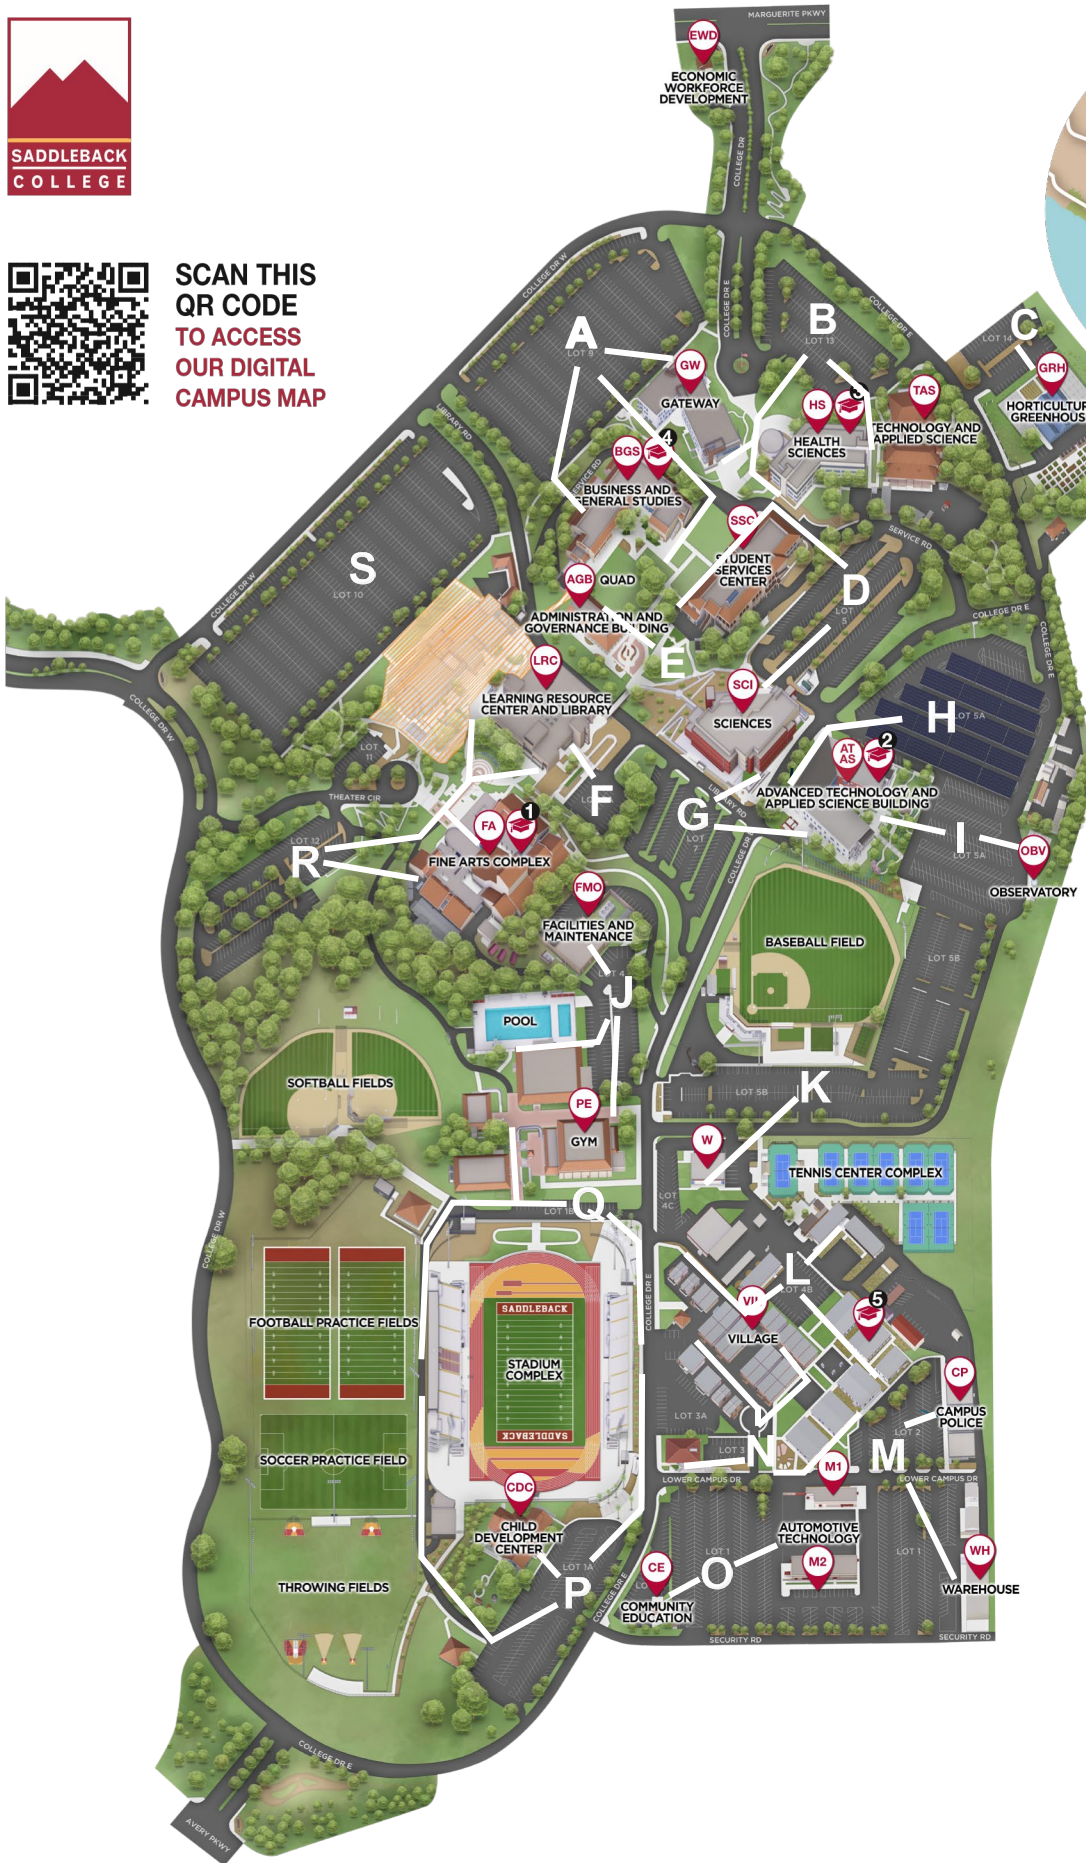

BUILDING EVACUATION MAP

SCAN THIS QR CODE TO ACCESS OUR DIGITAL CAMPUS MAP

BUILDING KEY

Saddleback College Schools

- 1 School of Arts, Media, Performance and Design (AMPD)
- 2 School of Business and Industry
- 3 School of Health and Wellness
- 4 School of Humanities and Social Sciences
- 5 School of Science, Technology, Engineering and Math (STEM)

Buildings

- AGB** Administration and Governance Building
- ATAS** Advanced Technology and Applied Science
- BGS** Business and General Studies
- CDC** Child Development Center
- CE** Community Education
- CP** Campus Police
- EWD** Economic Workforce Development
- FA** Fine Arts Complex ♦
- FMO** Facilities and Maintenance
- GRH** Horticulture Greenhouse
- GW** Gateway
- HS** Health Sciences
- LRC** Learning Resource Center and Library
- M1/M2** Automotive Technology
- OBV** Observatory
- PE** Physical Education
- SCI** Sciences
- SSC** Student Services Center
- TAS** Technology and Applied Science
- VIL** "Village" Classrooms
- W** "W" Building (Communication Arts)
- WH** Warehouse

♦ McKinney Theatre is located in FA 300
Studio Theatre is located in FA 300