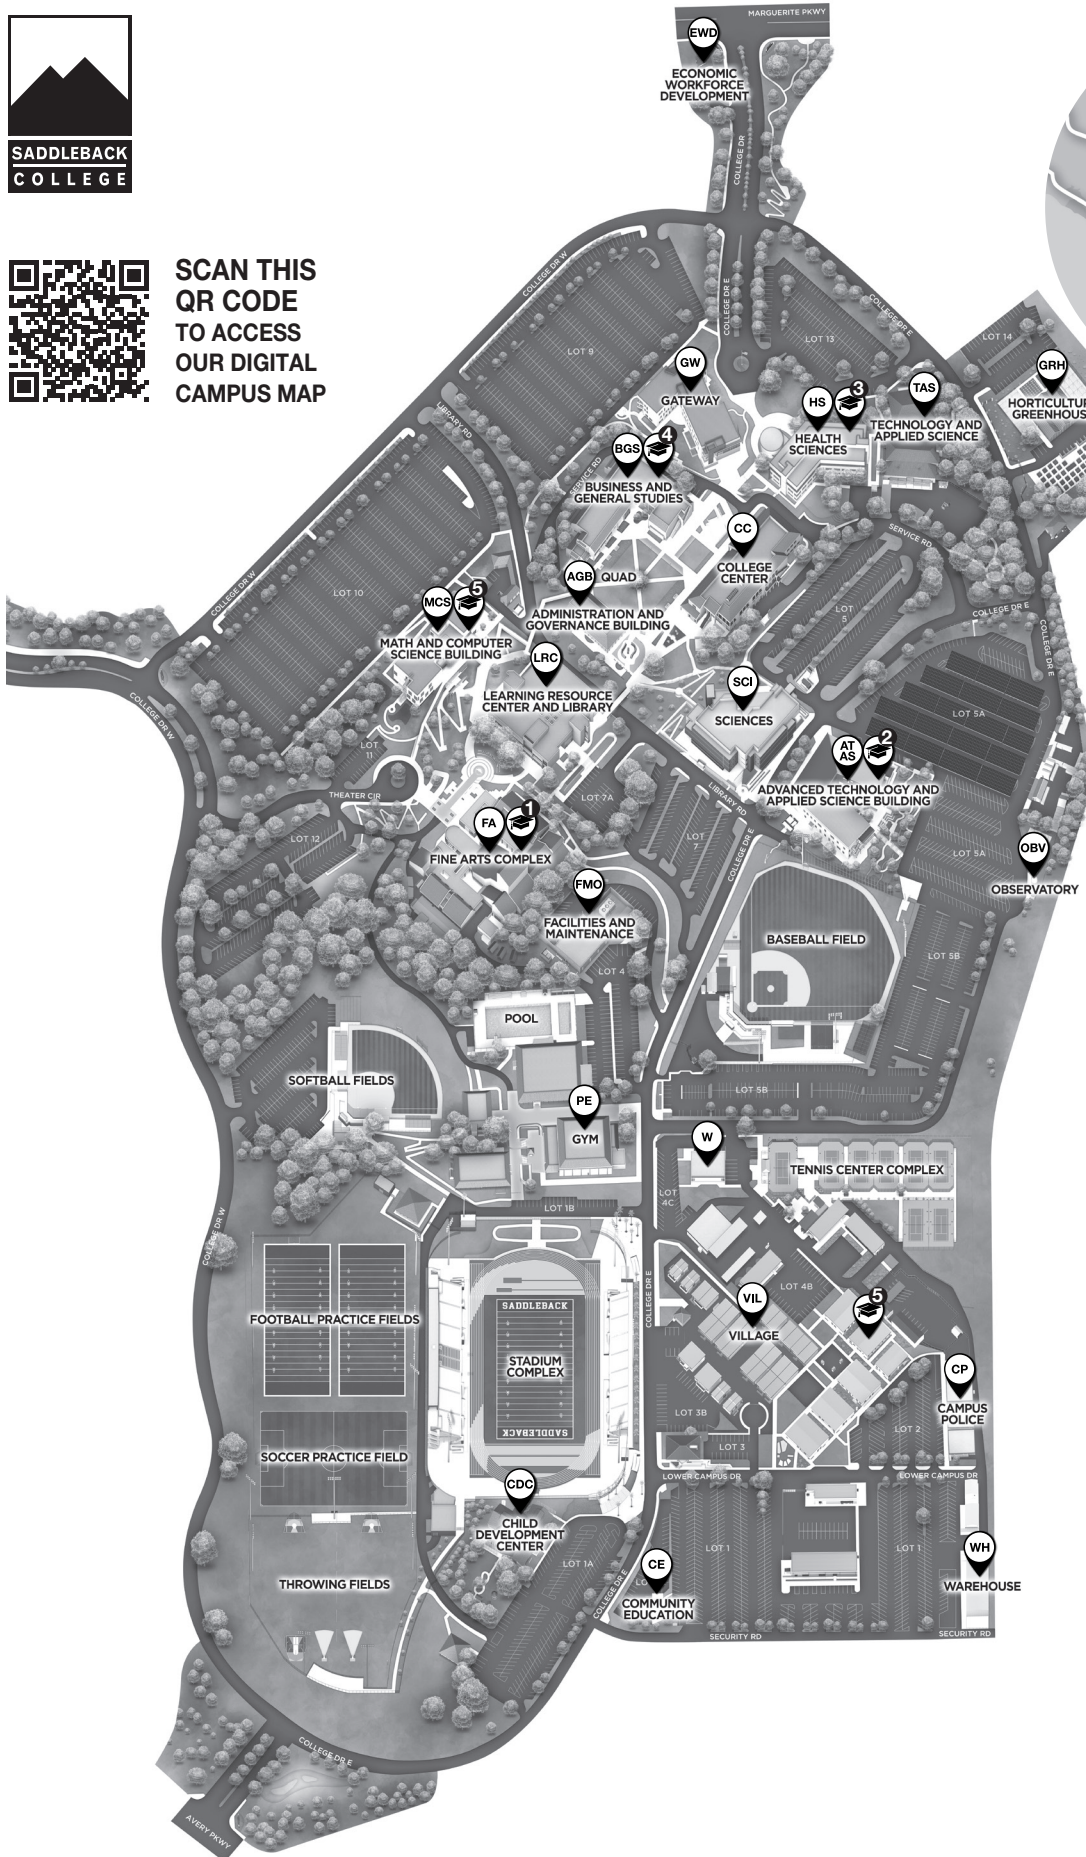

SADDLEBACK COLLEGE CAMPUS MAP

28000 Marguerite Parkway, Mission Viejo, CA 92692 • 949.582.4500

SCAN THIS QR CODE TO ACCESS OUR DIGITAL CAMPUS MAP

BUILDING KEY

Saddleback College Schools

- 1 School of Arts, Media, Performance and Design (AMPD)
- 2 School of Business and Industry
- 3 School of Health and Wellness
- 4 School of Humanities and Social Sciences
- 5 School of Science, Technology, Engineering and Math (STEM)

Buildings

- AGB Administration and Governance Building
- ATAS Advanced Technology and Applied Science
- BGS Business and General Studies
- CC College Center
- CDC Child Development Center
- CE Community Education
- CP Campus Police
- EWD Economic Workforce Development
- FA Fine Arts Complex ♦
- FMO Facilities and Maintenance
- GRH Horticulture Greenhouse
- GW Gateway
- HS Health Sciences
- LRC Learning Resource Center and Library
- MCS Math and Computer Science
- OBV Observatory
- PE Physical Education
- SCI Sciences
- TAS Technology and Applied Science
- VIL "Village" Classrooms
- W "W" Building (Communication Arts)
- WH Warehouse

♦ McKinney Theatre is located in FA 300
Studio Theatre is located in FA 300