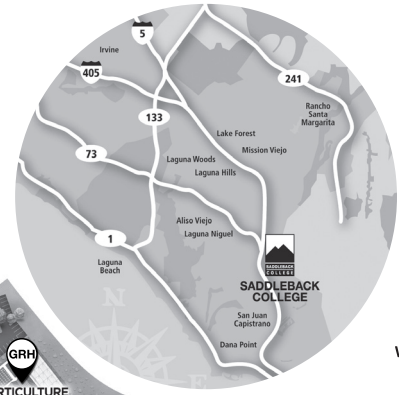

SADDLEBACK COLLEGE CAMPUS MAP

28000 Marguerite Parkway, Mission Viejo, CA 92692 • 949.582.4500

SCAN THIS QR CODE TO ACCESS OUR DIGITAL CAMPUS MAP

BUILDING KEY

Saddleback College Schools

- 1 School of Arts, Media, Performance and Design (AMPD)
- 2 School of Business and Industry
- 3 School of Health and Wellness
- 4 School of Humanities and Social Sciences
- 5 School of Science, Technology, Engineering and Math (STEM)

♦ McKinney Theatre is located in FA 300
Studio Theatre is located in FA 300