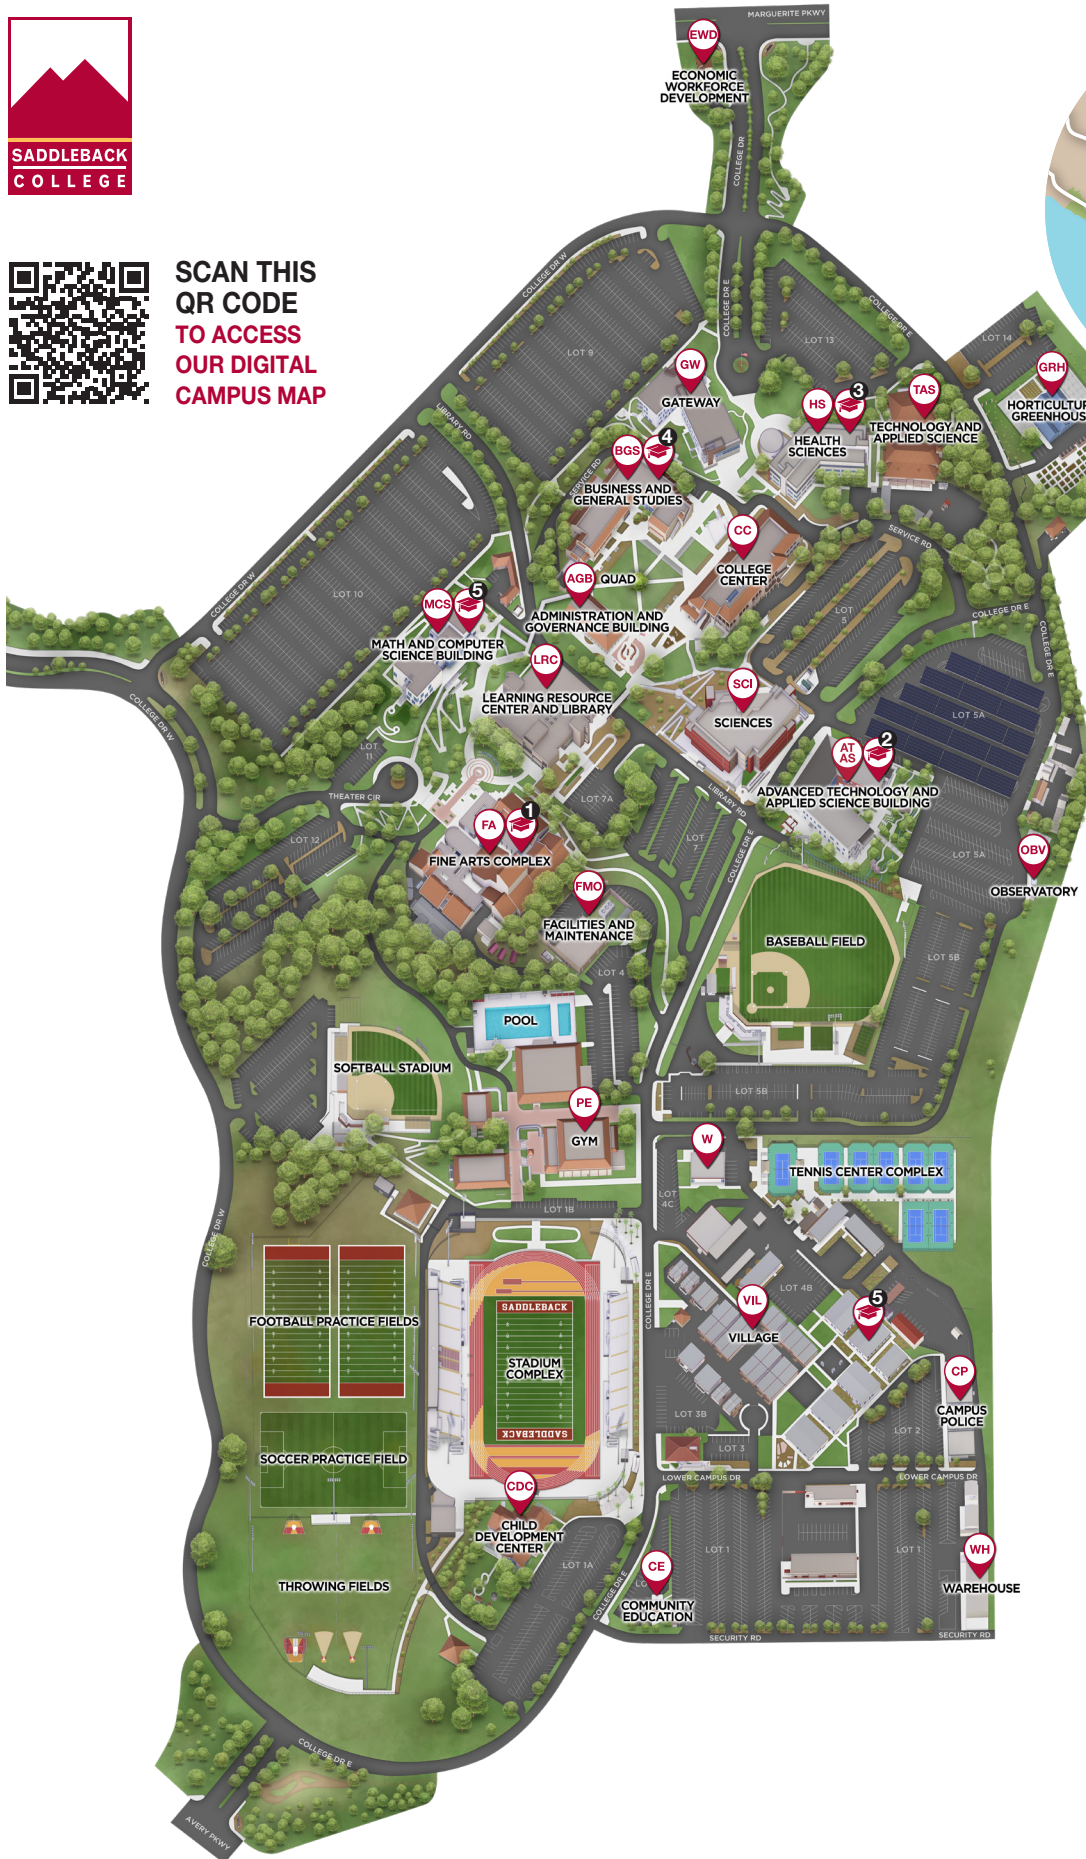

SADDLEBACK COLLEGE CAMPUS MAP

28000 Marguerite Parkway, Mission Viejo, CA 92692 • 949.582.4500

SCAN THIS QR CODE TO ACCESS OUR DIGITAL CAMPUS MAP

BUILDING KEY

Saddleback College Schools

- 1 School of Arts, Media, Performance and Design (AMPD)
- 2 School of Business and Industry
- 3 School of Health and Wellness
- 4 School of Humanities and Social Sciences
- 5 School of Science, Technology, Engineering and Math (STEM)

Buildings

- AGB** Administration and Governance Building
- ATAS** Advanced Technology and Applied Science
- BGS** Business and General Studies
- CC** College Center
- CDC** Child Development Center
- CE** Community Education
- CP** Campus Police
- EWD** Economic Workforce Development
- FA** Fine Arts Complex ♦
- FMO** Facilities and Maintenance
- GRH** Horticulture Greenhouse
- GW** Gateway
- HS** Health Sciences
- LRC** Learning Resource Center and Library
- MCS** Math and Computer Science
- OBV** Observatory
- PE** Physical Education
- SCI** Sciences
- TAS** Technology and Applied Science
- VIL** "Village" Classrooms
- W** "W" Building (Communication Arts)
- WH** Warehouse

♦ McKinney Theatre is located in FA 300
Studio Theatre is located in FA 300