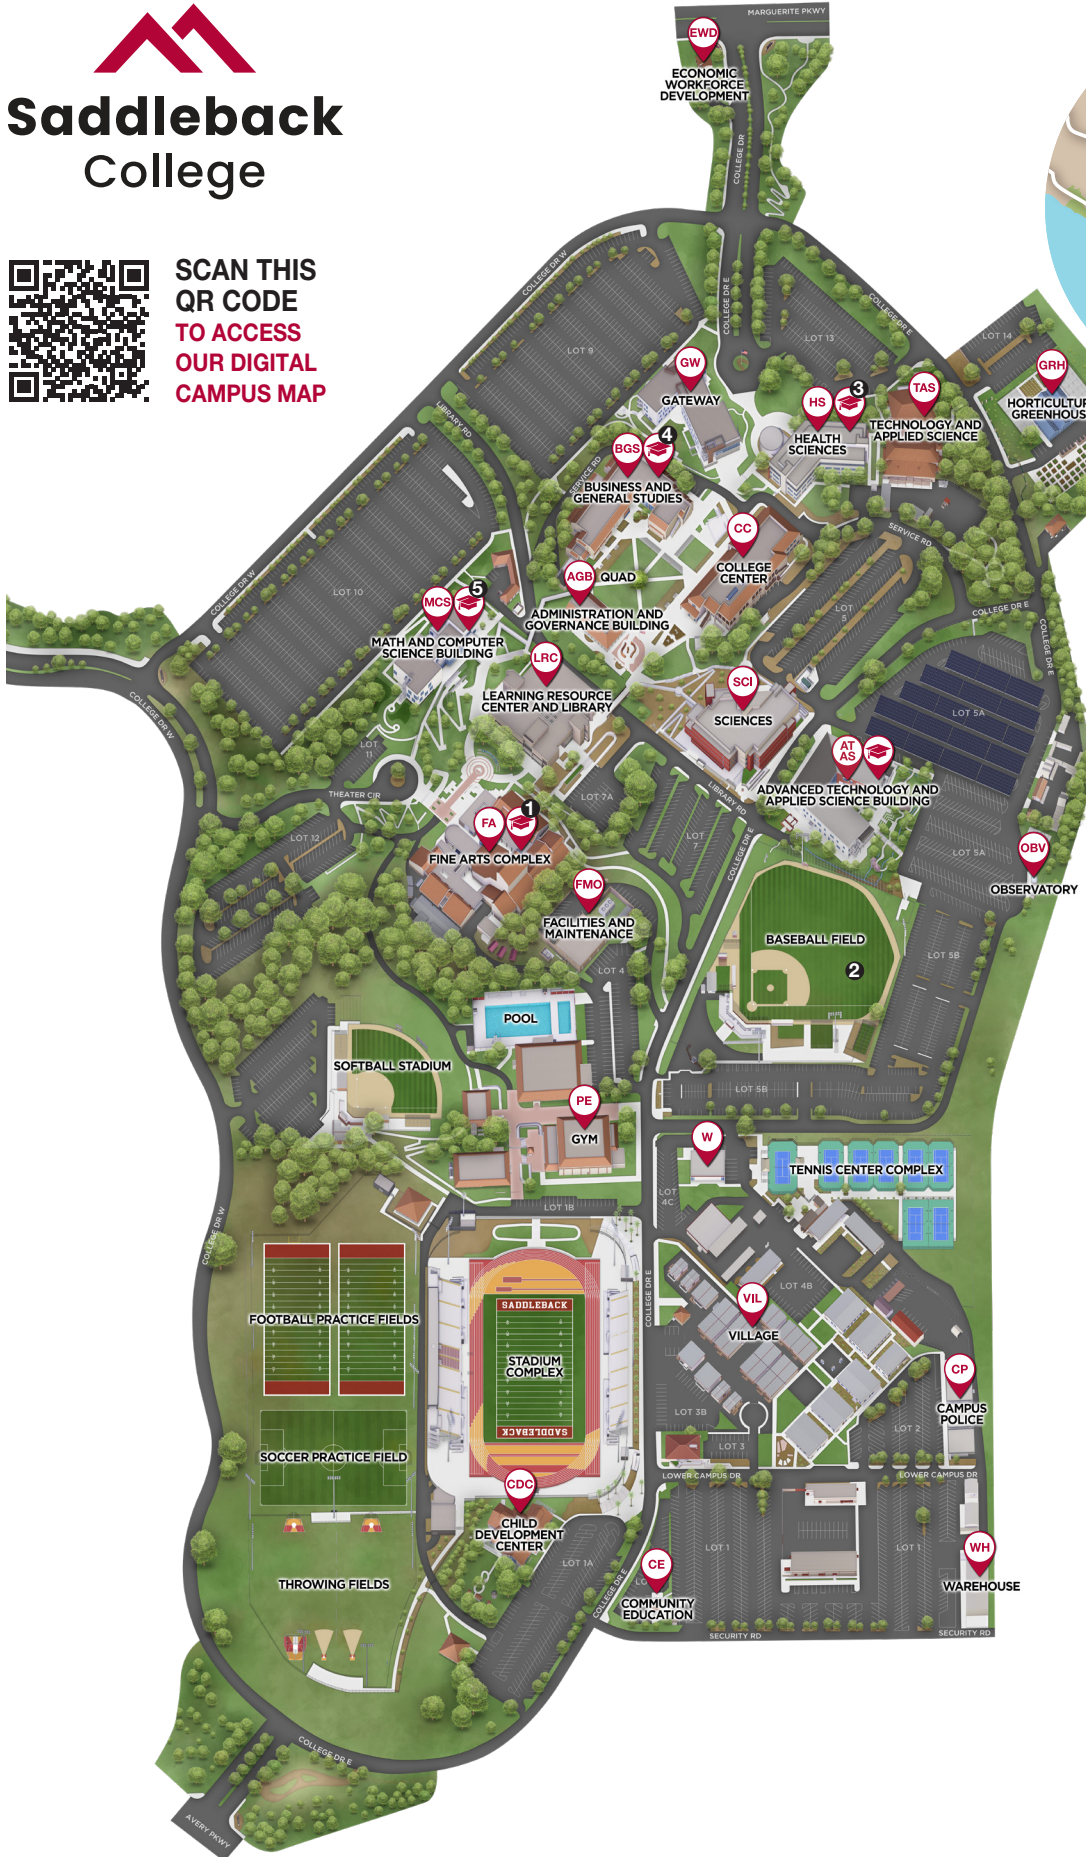

# SADDLEBACK COLLEGE CAMPUS MAP

28000 Marguerite Parkway, Mission Viejo, CA 92692 • 949.582.4500

SCAN THIS QR CODE TO ACCESS OUR DIGITAL CAMPUS MAP

## BUILDING KEY

### Saddleback College Schools

- 1 School of Arts, Media, Performance and Design (AMPD)
- 2 School of Business and Industry
- 3 School of Health and Wellness
- 4 School of Humanities and Social Sciences
- 5 School of Science, Technology, Engineering and Math (STEM)

♦ McKinney Theatre is located in FA 300  
Studio Theatre is located in FA 300