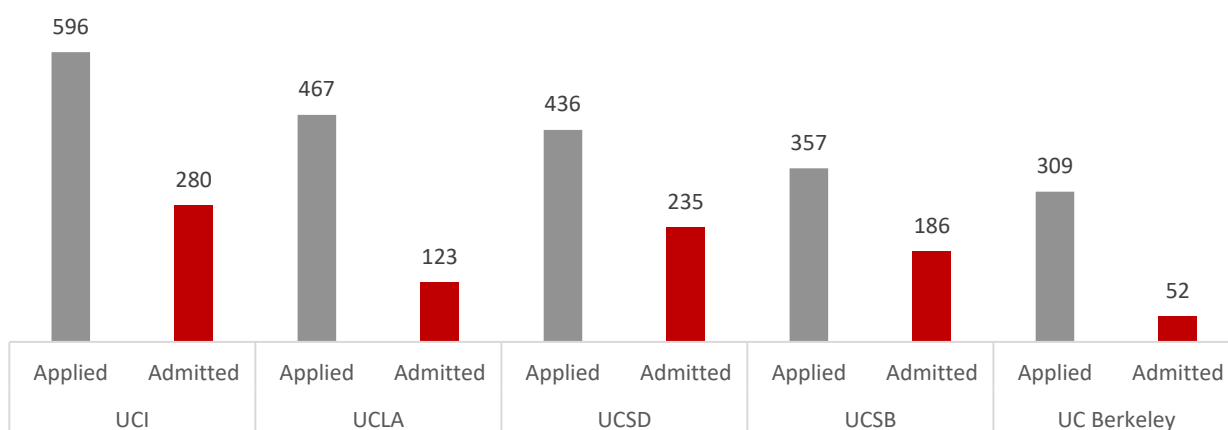

Table 2. Top 10 UC and CSU Transfer Institutions for Saddleback Students (Last Three Years)

---

CALIFORNIA STATE UNIVERSITY - FULLERTON
UNIVERSITY OF CALIFORNIA - IRVINE
CALIFORNIA STATE UNIVERSITY - LONG BEACH
UNIVERSITY OF CALIFORNIA-LOS ANGELES
SAN DIEGO STATE UNIVERSITY
UNIVERSITY OF CALIFORNIA-SANTA BARBARA
UNIVERSITY OF CALIFORNIA-SAN DIEGO
UNIVERSITY OF CALIFORNIA - BERKELEY
CALIFORNIA POLYTECHNIC STATE UNIVERSITY
CALIFORNIA STATE POLYTECHNIC UNIVERSITY POMONA

## Agreements with UC and CSU institutions (TAG and Honors)

- Saddleback participates in the UC Transfer Admissions Guarantee ([TAG](#)) program which is offered by the following UC campuses: UC Irvine, UC Davis, UC Santa Cruz, UC Santa Barbara, UC Riverside, UC Merced (UC Berkeley, UCLA and UC San Diego do not participate in TAG).
- Saddleback College Honors Program transfer partners: [UCLA Transfer Alliance Program](#) and [Honors Transfer Council of California](#)

## University of California Transfers

Saddleback College students transfer to five primary UC institutions: UC Irvine, UC Los Angeles, UC Santa Barbara, UC San Diego and UC Berkeley.

Figure 5. Primary UC Transfer Institutions for Saddleback College Students (2021-2022)