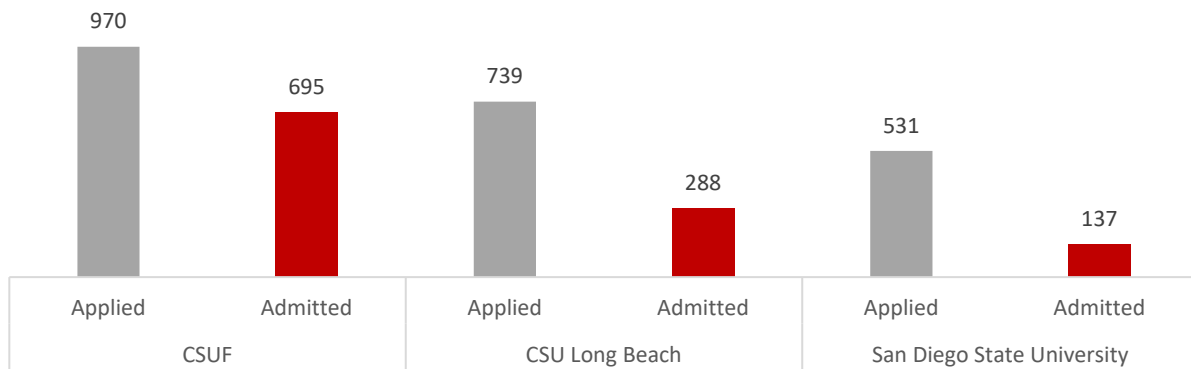

## Agreements with UC and CSU institutions (TAG and Honors)

- Saddleback participates in the UC Transfer Admissions Guarantee ([TAG](#)) program which is offered by the following UC campuses: UC Irvine, UC Davis, UC Santa Cruz, UC Santa Barbara, UC Riverside, UC Merced (UC Berkeley, UCLA and UC San Diego do not participate in TAG).
- Saddleback College Honors Program transfer partners: [UCLA Transfer Alliance Program](#) and [Honors Transfer Council of California](#)

## University of California Transfers

Saddleback College students transfer to five primary UC institutions: UC Irvine, UC Los Angeles, UC Santa Barbara, UC San Diego and UC Berkeley.

Figure 5. Primary UC Transfer Institutions for Saddleback College Students (2021-2022)

Source: [Admissions by source school | University of California](#)

- **UC Irvine** admits and enrolls the second highest number of transfer applicants from Saddleback College comparing to all other California community colleges (47% and 50%, respectively, in 2021-2022).
- Excluding community colleges in Los Angeles, Saddleback ranks in the top 10 California community colleges for transfer admissions and enrollment to **UC Los Angeles** (26% and 72%, respectively, in 2021-2022).
- Saddleback ranks in the top 15 California community colleges for transfer admissions and enrollment to **UC San Diego** (54% and 20%, respectively, in 2021-2022).
- **UC Santa Barbara** admits 52% of applicants and enrolls about 24%.

## California State University Transfers

Saddleback College students transfer to three primary CSU institutions: CSU Fullerton, CSU Long Beach and San Diego State University.

Figure 6. Primary CSU Transfer Institutions for Saddleback College Students (2021-2022)