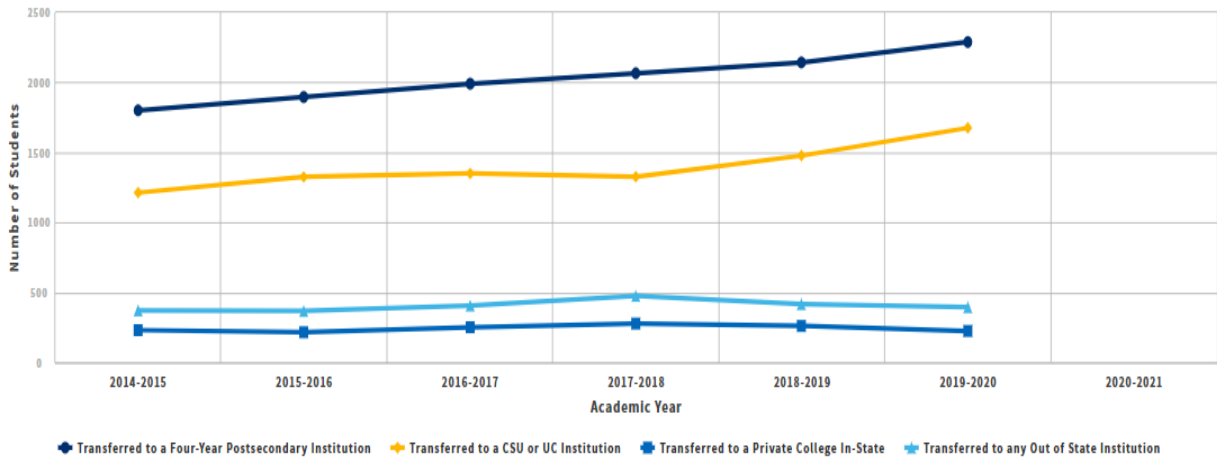

# Saddleback College Transfers to UC and CSU Institutions

Both the University of California (UC) and the California State University (CSU) systems publish data on the application, admission, and enrollment among California community college applicants to each system and for each campus ([UC](#) with the latest data being from fall 2022; [CSU](#) with the latest data being from fall 2021).

## Annual Transfers

Annually, Saddleback College transfers over 2,000 degree/transfer seeking students to 4-year universities. Roughly 70% of those are to UC/CSU institutions.

Figure 4. Saddleback College Annual Transfers to UC/CSU/Other Institutions (5 years)

Source: [Cal-PASS Plus - Student-Success-Metrics \(calpassplus.org\)](https://calpassplus.org)

- Between 2015 through 2020, Saddleback experienced a growth of
  - 27% in annual transfers
    - 38% in transfers to UC/CSU institutions
    - 3% in transfers to Other institutions (In-State Private, Out-of-State Public/Private)