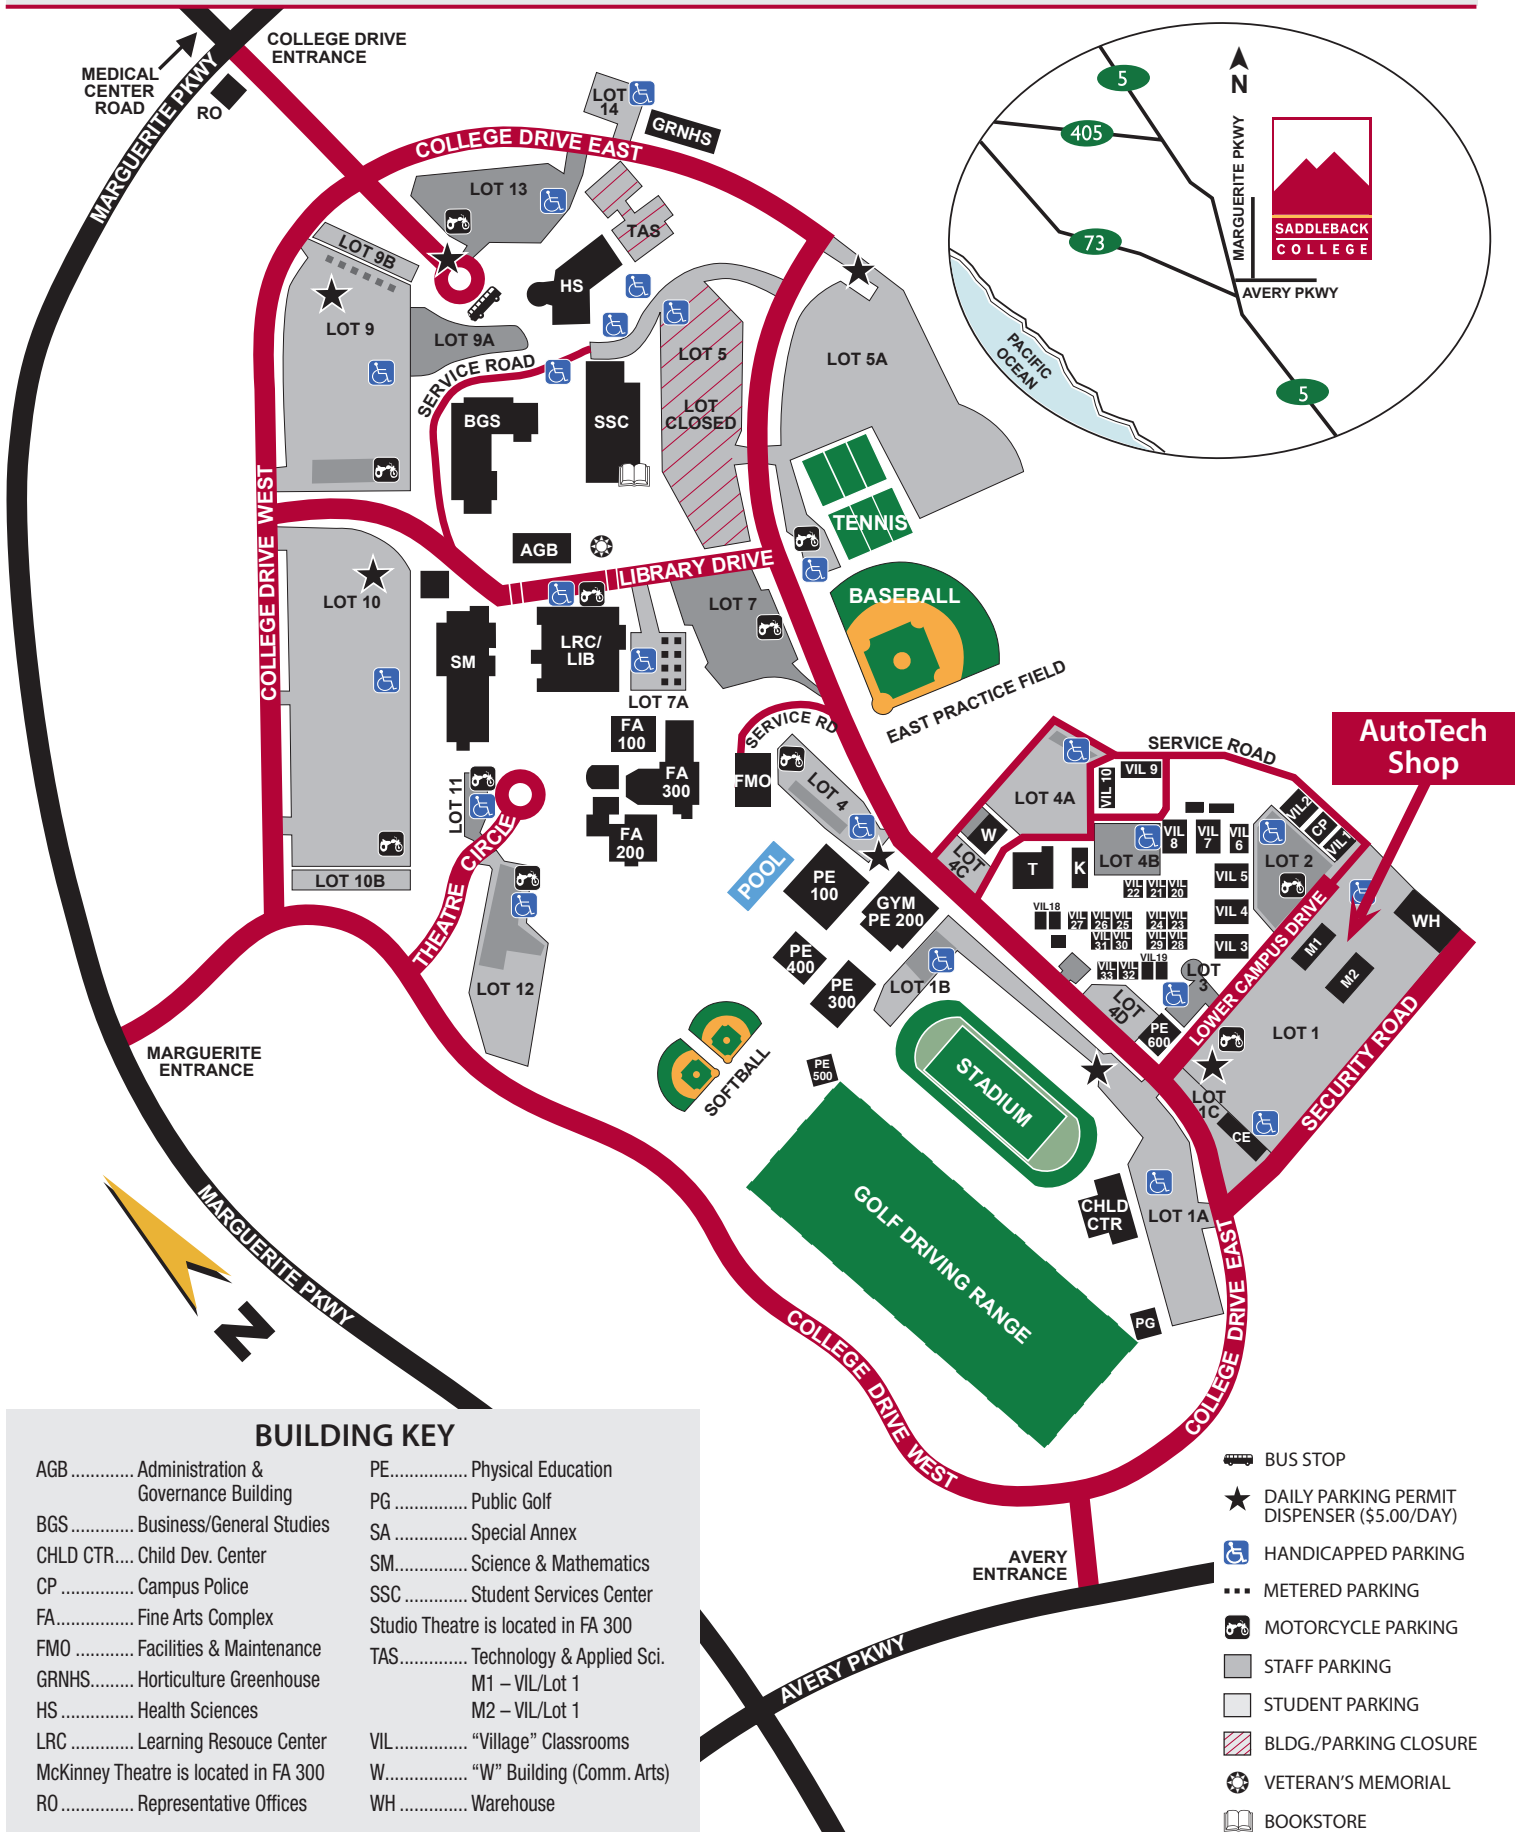

SADDLEBACK COLLEGE CAMPUS MAP

28000 Marguerite Parkway, Mission Viejo, CA 92692 • 949.582.4500

BUILDING KEY

AGB..... Administration & Governance Building	PE..... Physical Education
BGS..... Business/General Studies	PG..... Public Golf
CHLD CTR.... Child Dev. Center	SA..... Special Annex
CP..... Campus Police	SM..... Science & Mathematics
FA..... Fine Arts Complex	SSC..... Student Services Center
FMO..... Facilities & Maintenance	Studio Theatre is located in FA 300
GRNHS..... Horticulture Greenhouse	TAS..... Technology & Applied Sci.
HS..... Health Sciences	M1 – VIL/Lot 1
LRC..... Learning Resource Center	M2 – VIL/Lot 1
McKinney Theatre is located in FA 300	VIL..... "Village" Classrooms
RO..... Representative Offices	W..... "W" Building (Comm. Arts)
	WH..... Warehouse

- BUS STOP
- DAILY PARKING PERMIT DISPENSER (\$5.00/DAY)
- HANDICAPPED PARKING
- METERED PARKING
- MOTORCYCLE PARKING
- STAFF PARKING
- STUDENT PARKING
- BLDG./PARKING CLOSURE
- VETERAN'S MEMORIAL
- BOOKSTORE