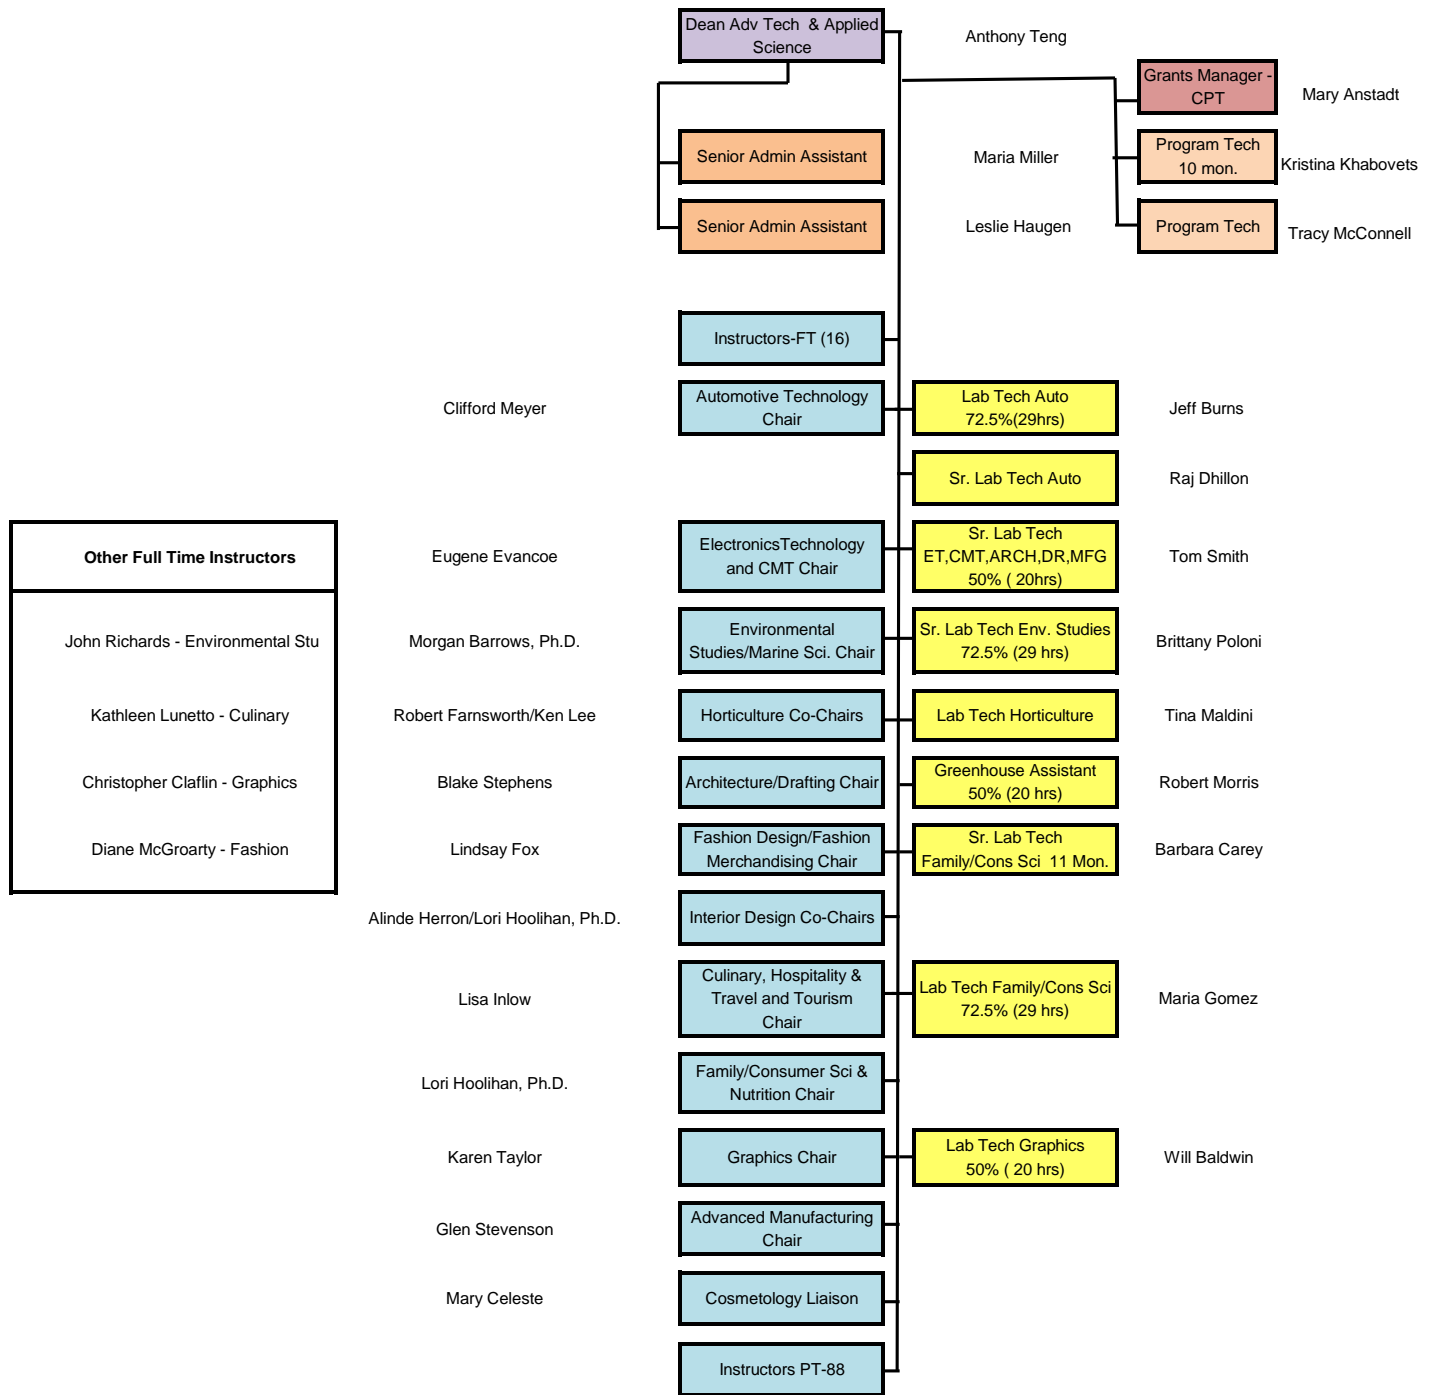

Advanced Technology and Applied Science Division

Organizational Chart 2017-2018 - Updated 10/2/17

Other Full Time Instructors	
John Richards - Environmental Stu	
Kathleen Lunetto - Culinary	
Christopher Claffin - Graphics	
Diane McGroarty - Fashion	