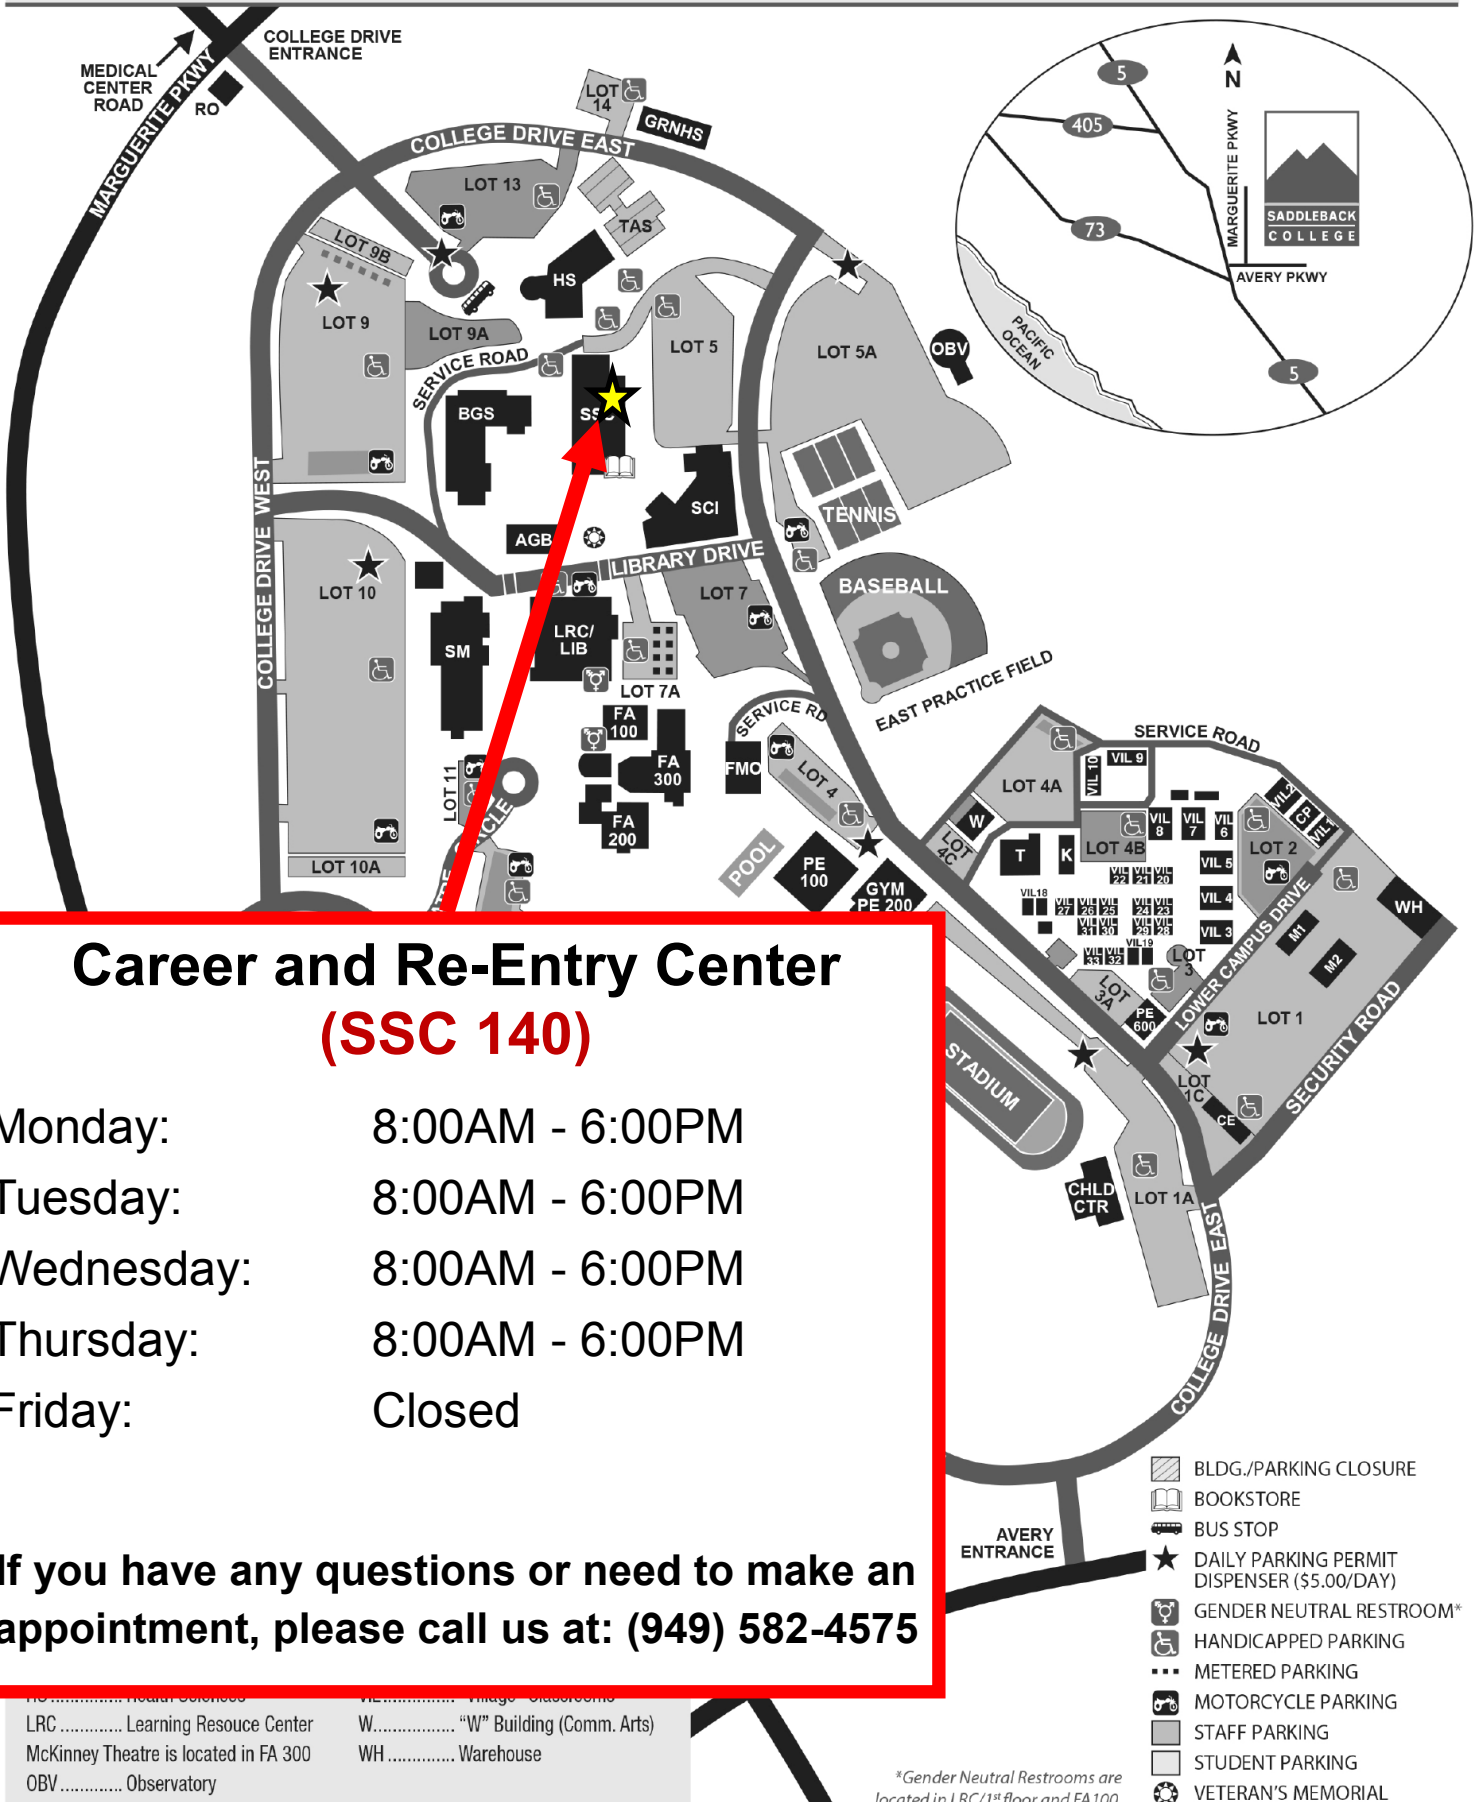

SADDLEBACK COLLEGE CAMPUS MAP

28000 Marguerite Parkway, Mission Viejo, CA 92692 • 949.582.4500

Career and Re-Entry Center (SSC 140)

Monday:	8:00AM - 6:00PM
Tuesday:	8:00AM - 6:00PM
Wednesday:	8:00AM - 6:00PM
Thursday:	8:00AM - 6:00PM
Friday:	Closed

If you have any questions or need to make an appointment, please call us at: (949) 582-4575

LRC Learning Resource Center
 McKinney Theatre is located in FA 300
 OBV Observatory
 W "W" Building (Comm. Arts)
 WH Warehouse

*Gender Neutral Restrooms are located in LRC/1st floor and FA 100.