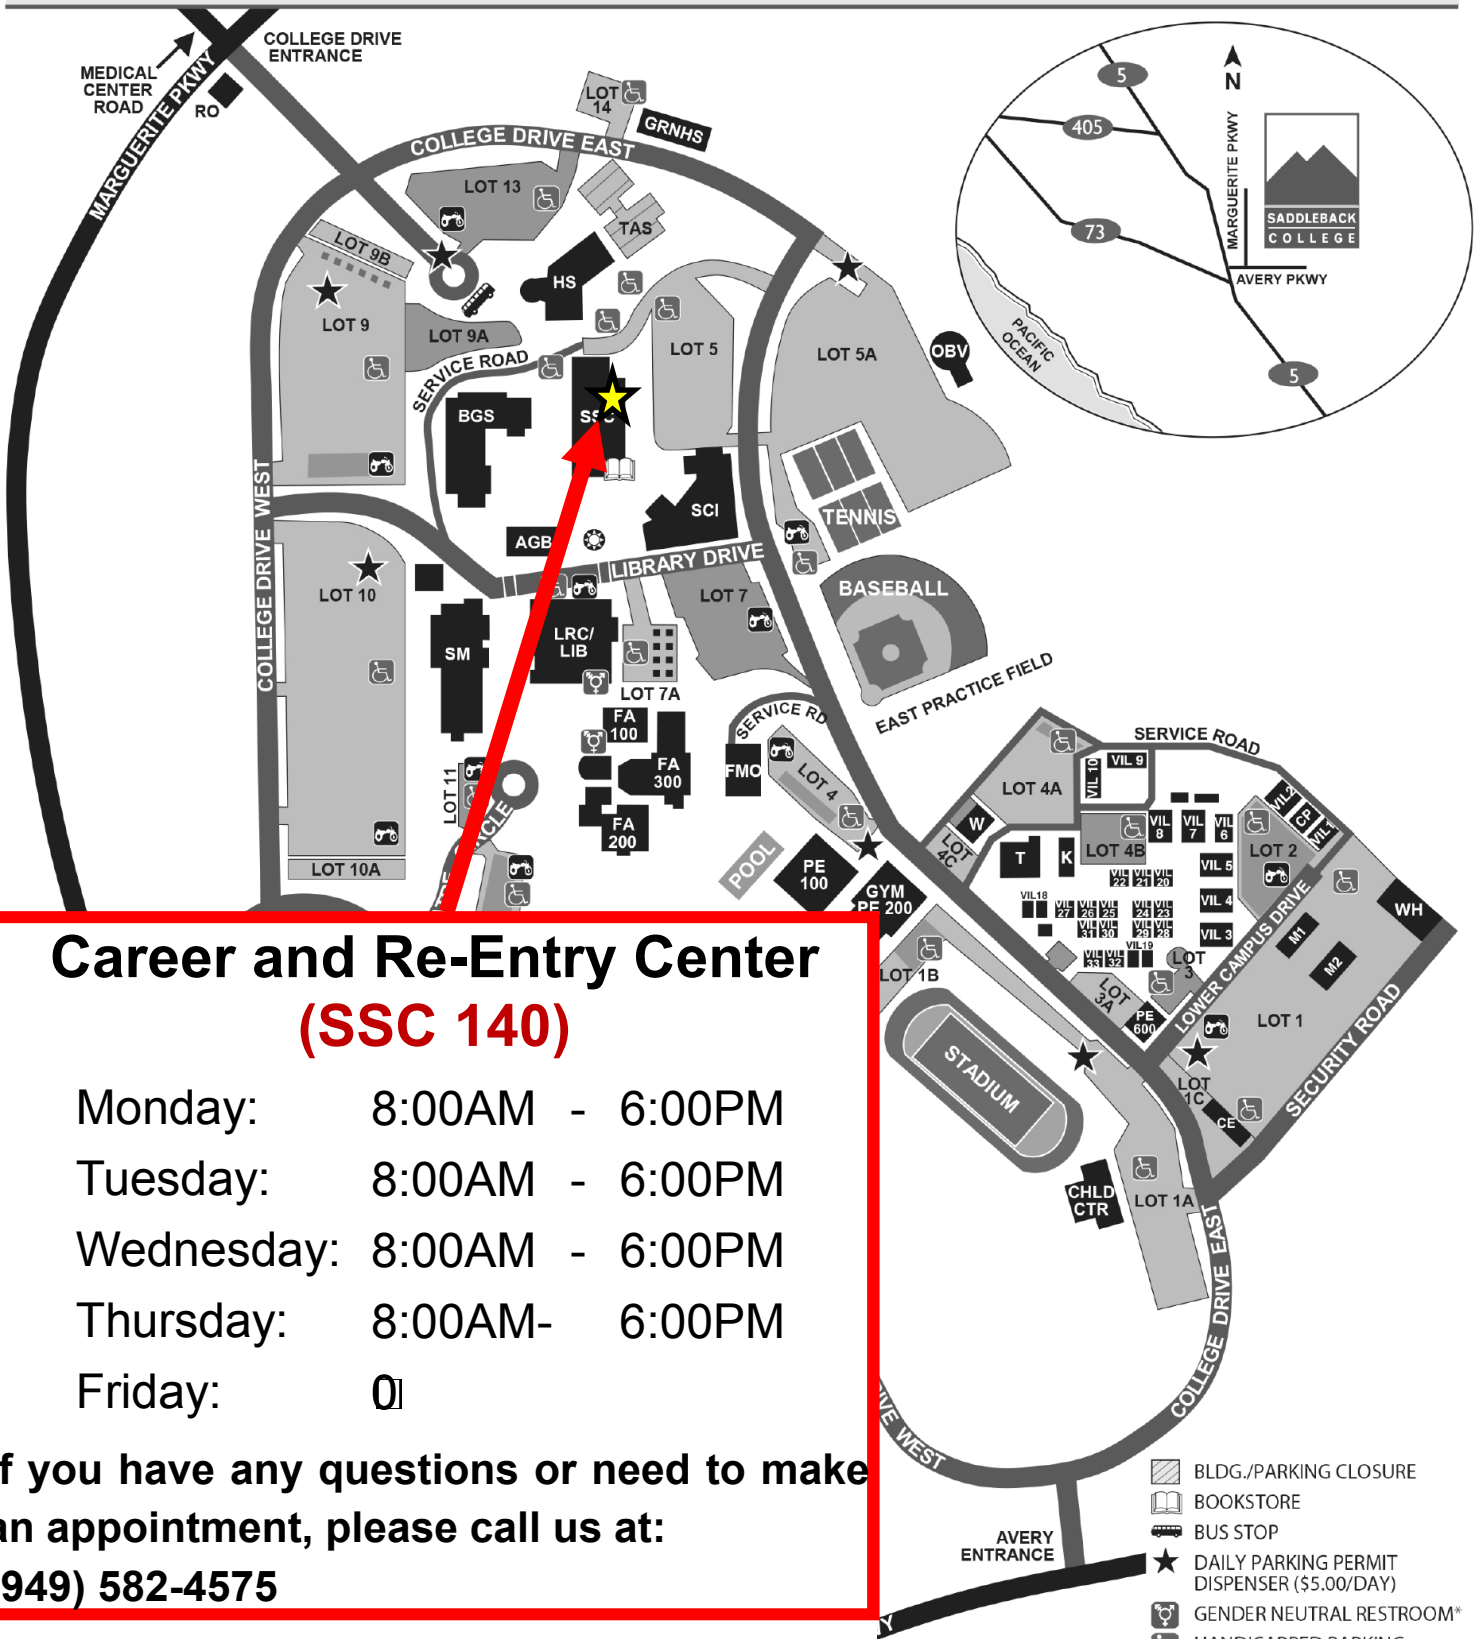

SADDLEBACK COLLEGE CAMPUS MAP

28000 Marguerite Parkway, Mission Viejo, CA 92692 • 949.582.4500

Career and Re-Entry Center (SSC 140)

Monday: 8:00AM - 6:00PM
 Tuesday: 8:00AM - 6:00PM
 Wednesday: 8:00AM - 6:00PM
 Thursday: 8:00AM - 6:00PM
 Friday: 0

If you have any questions or need to make an appointment, please call us at:
(949) 582-4575

HS Health Sciences
 LRC Learning Resource Center
 McKinney Theatre is located in FA 300
 OBV Observatory
 VIL "Village" Classrooms
 W "W" Building (Comm. Arts)
 WH Warehouse

- BLDG./PARKING CLOSURE
- BOOKSTORE
- BUS STOP
- DAILY PARKING PERMIT DISPENSER (\$5.00/DAY)
- GENDER NEUTRAL RESTROOM*
- HANDICAPPED PARKING
- METERED PARKING
- MOTORCYCLE PARKING
- STAFF PARKING
- STUDENT PARKING
- VETERAN'S MEMORIAL

*Gender Neutral Restrooms are located in LRC/1st floor and FA100.