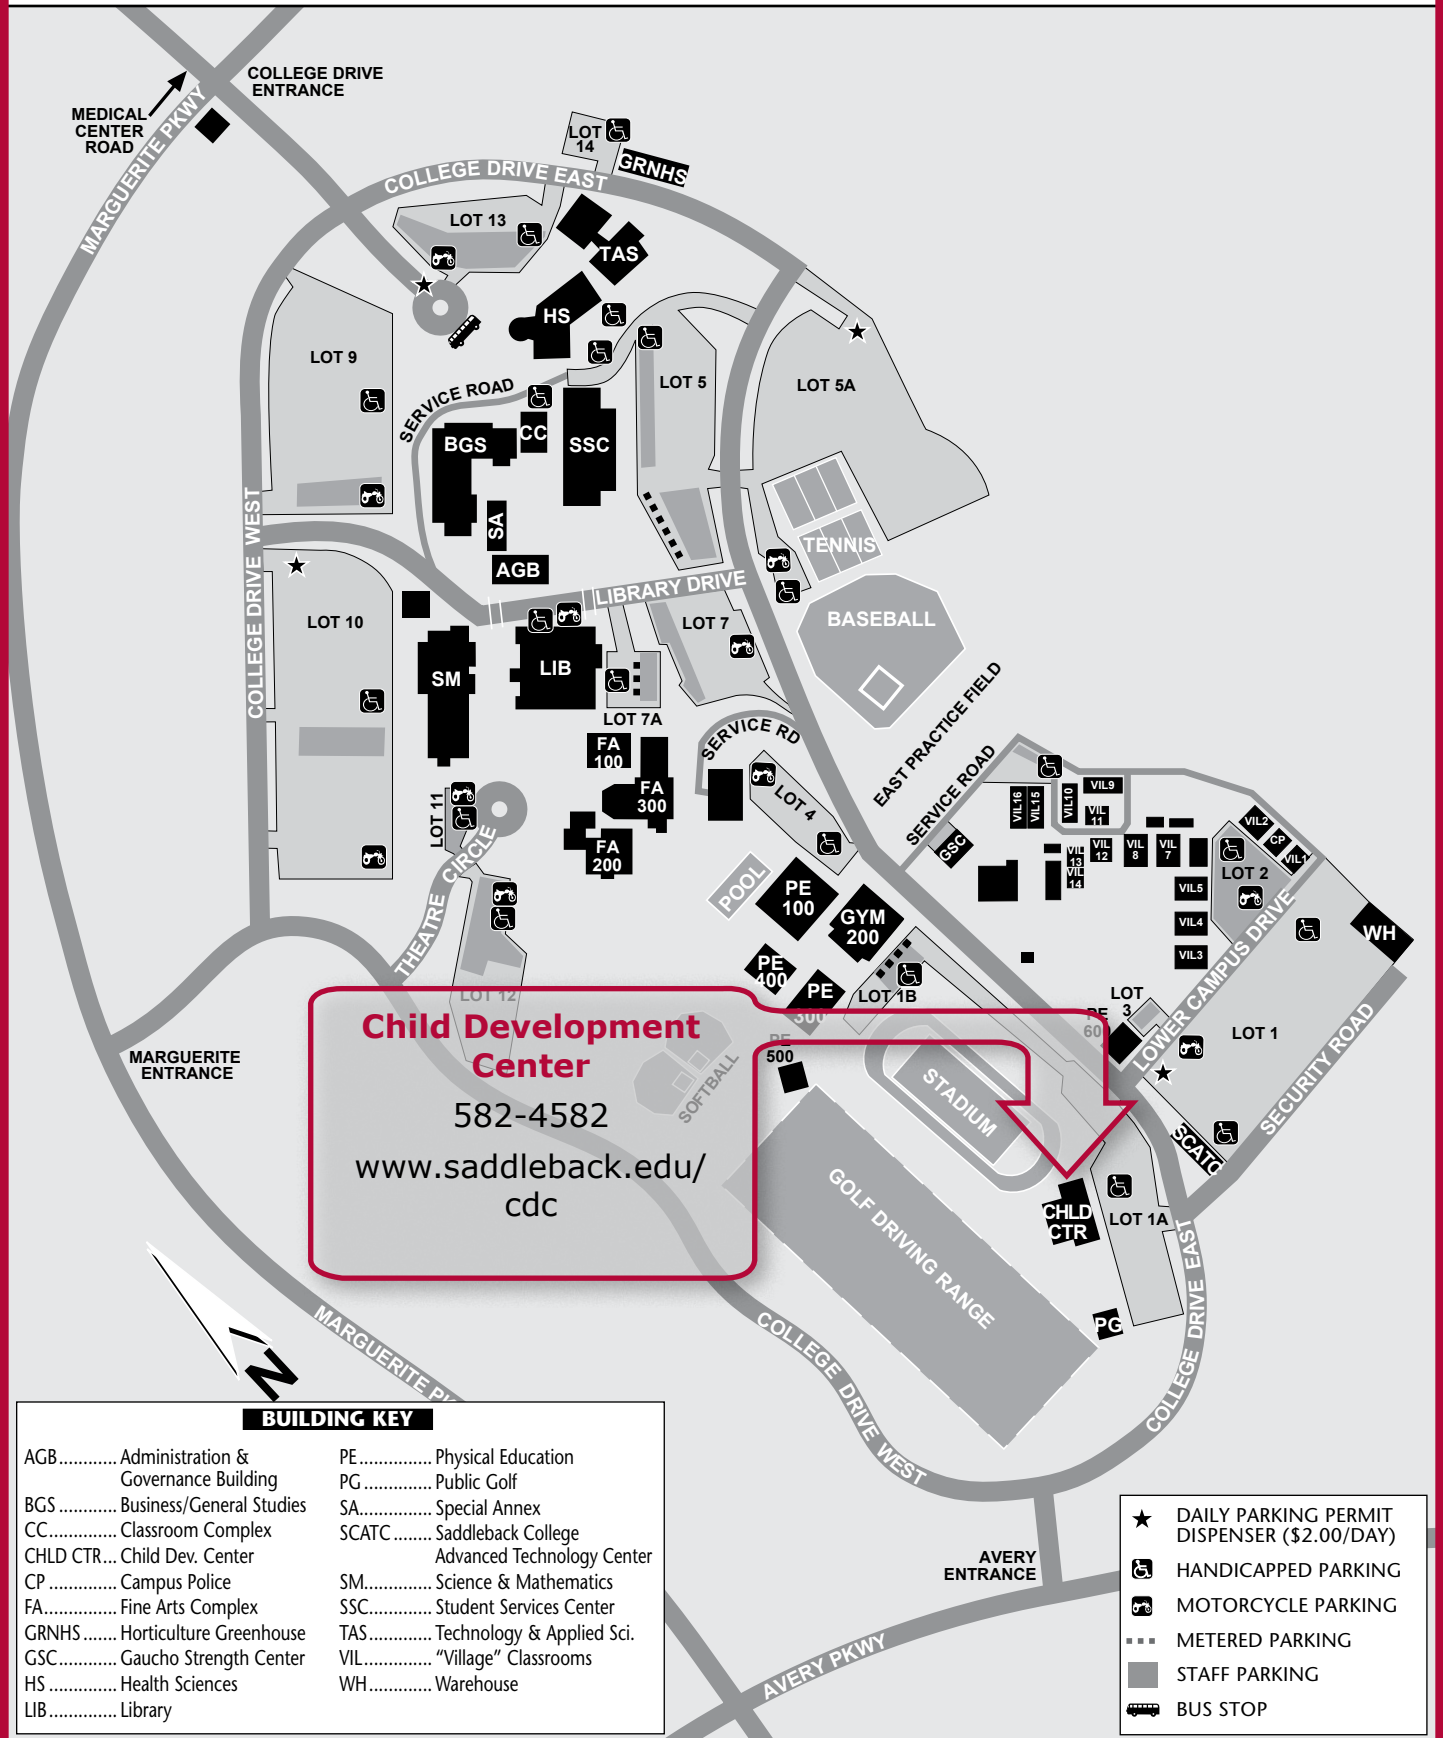

Saddleback College Child Development Center

Child Development Center
 582-4582
www.saddleback.edu/cdc

BUILDING KEY

AGB.....Administration & Governance Building	PE.....Physical Education
BGS.....Business/General Studies	PG.....Public Golf
CC.....Classroom Complex	SA.....Special Annex
CHLD CTR...Child Dev. Center	SCATC.....Saddleback College Advanced Technology Center
CP.....Campus Police	SM.....Science & Mathematics
FA.....Fine Arts Complex	SSC.....Student Services Center
GRNHS.....Horticulture Greenhouse	TAS.....Technology & Applied Sci.
GSC.....Gaucho Strength Center	VIL....."Village" Classrooms
HS.....Health Sciences	WH.....Warehouse
LIB.....Library	

★	DAILY PARKING PERMIT DISPENSER (\$2.00/DAY)
♿	HANDICAPPED PARKING
🏍️	MOTORCYCLE PARKING
---	METERED PARKING
■	STAFF PARKING
🚌	BUS STOP

Please remember not to park in Staff, Handicapped, or Metered (if your stay is longer than 2 hrs.) parking areas!