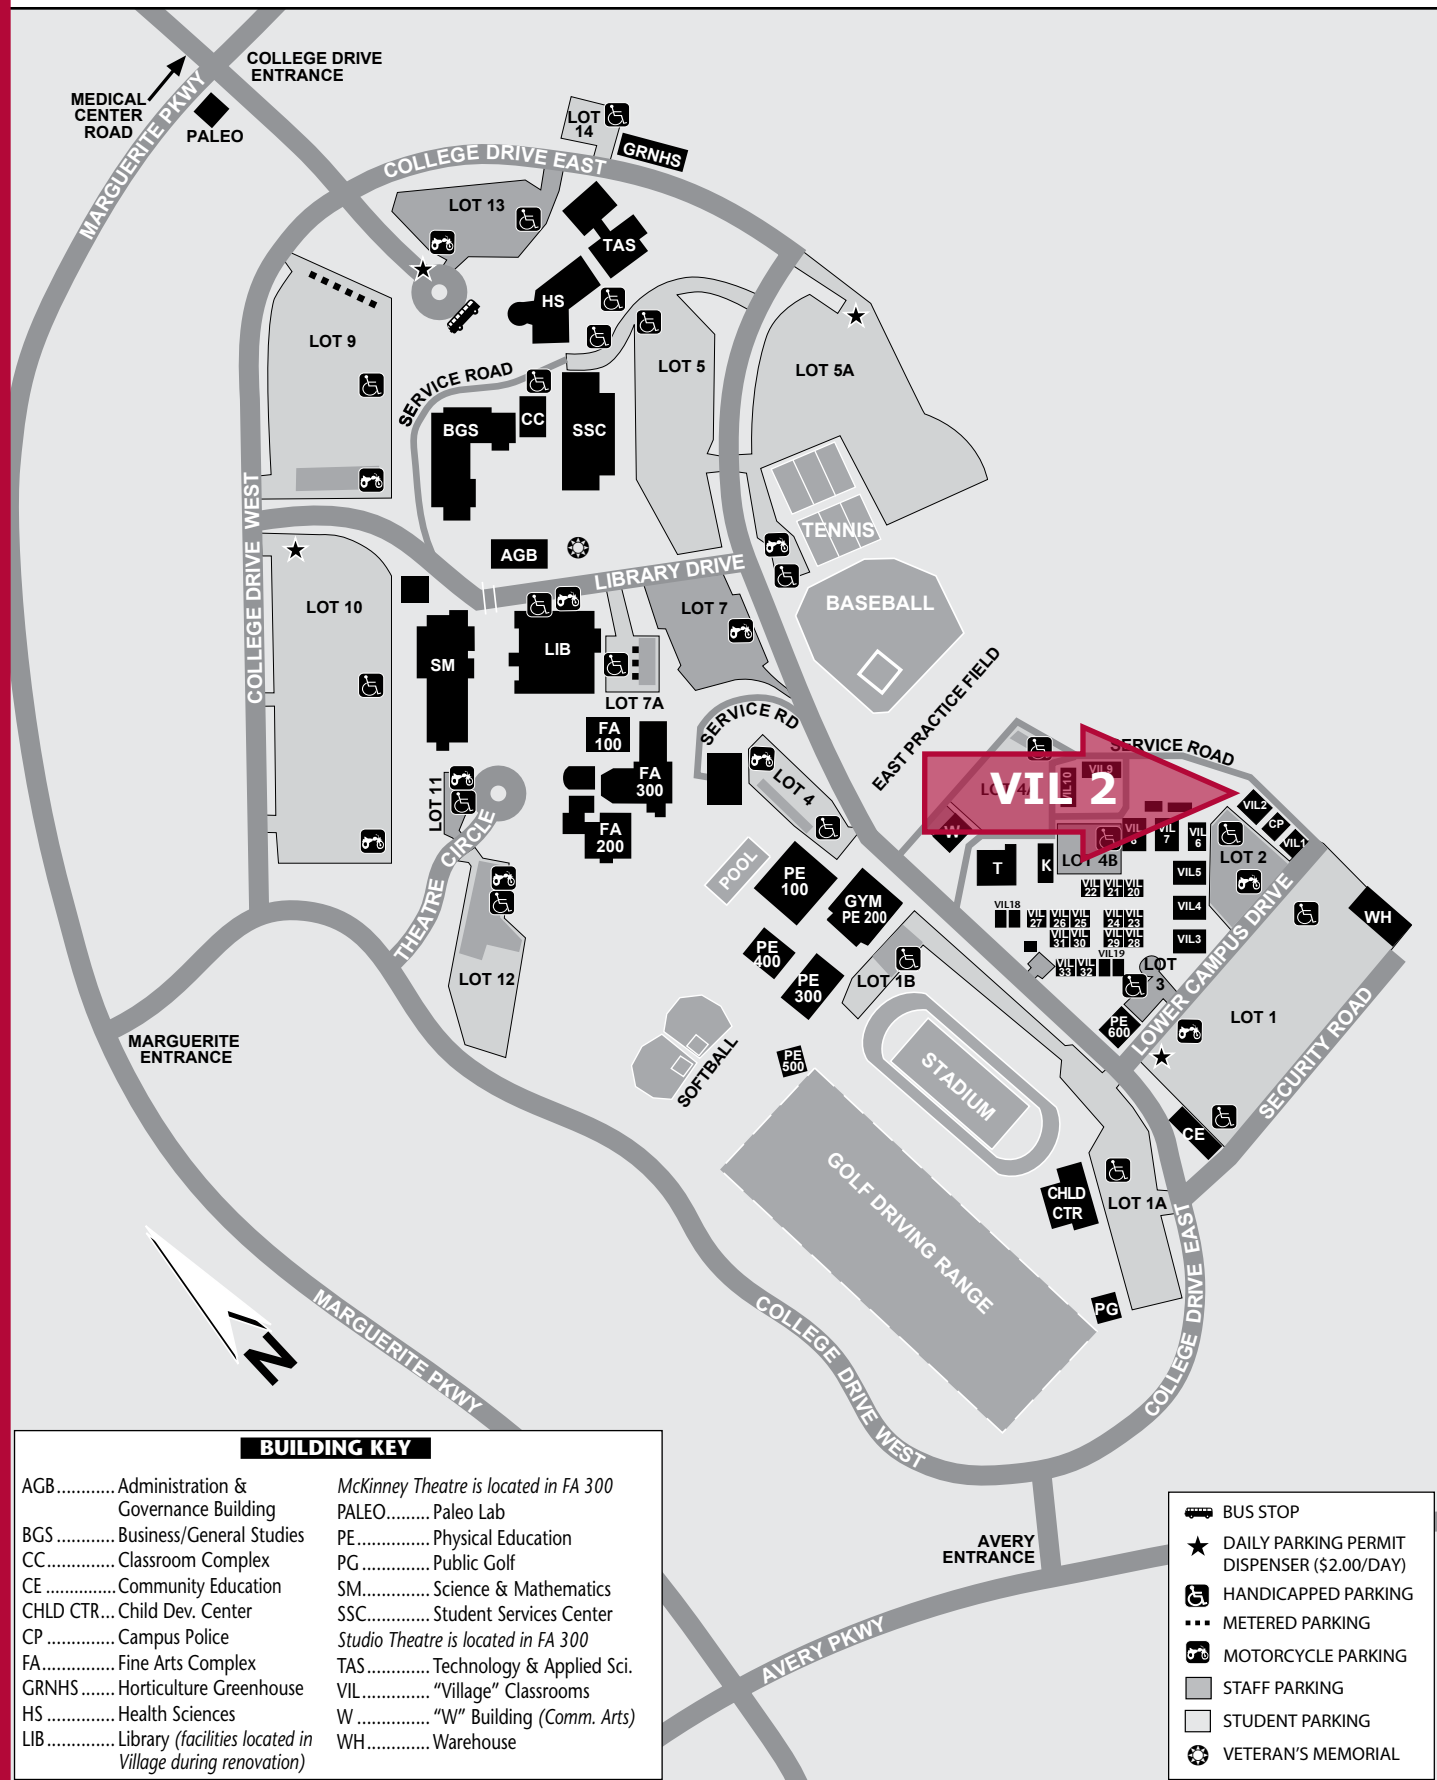

Saddleback College Campus

INNOVATION & TECHNOLOGY CENTER (ITC)

BUILDING KEY

AGB.....Administration & Governance Building	McKinney Theatre is located in FA 300
BGS.....Business/General Studies	PALEO.....Paleo Lab
CC.....Classroom Complex	PE.....Physical Education
CE.....Community Education	PG.....Public Golf
CHLD CTR...Child Dev. Center	SM.....Science & Mathematics
CP.....Campus Police	SSC.....Student Services Center
FA.....Fine Arts Complex	Studio Theatre is located in FA 300
GRNHS.....Horticulture Greenhouse	TAS.....Technology & Applied Sci.
HS.....Health Sciences	VIL....."Village" Classrooms
LIB.....Library (facilities located in Village during renovation)	W....."W" Building (Comm. Arts)
	WH.....Warehouse

	BUS STOP
	DAILY PARKING PERMIT DISPENSER (\$2.00/DAY)
	HANDICAPPED PARKING
	METERED PARKING
	MOTORCYCLE PARKING
	STAFF PARKING
	STUDENT PARKING
	VETERAN'S MEMORIAL