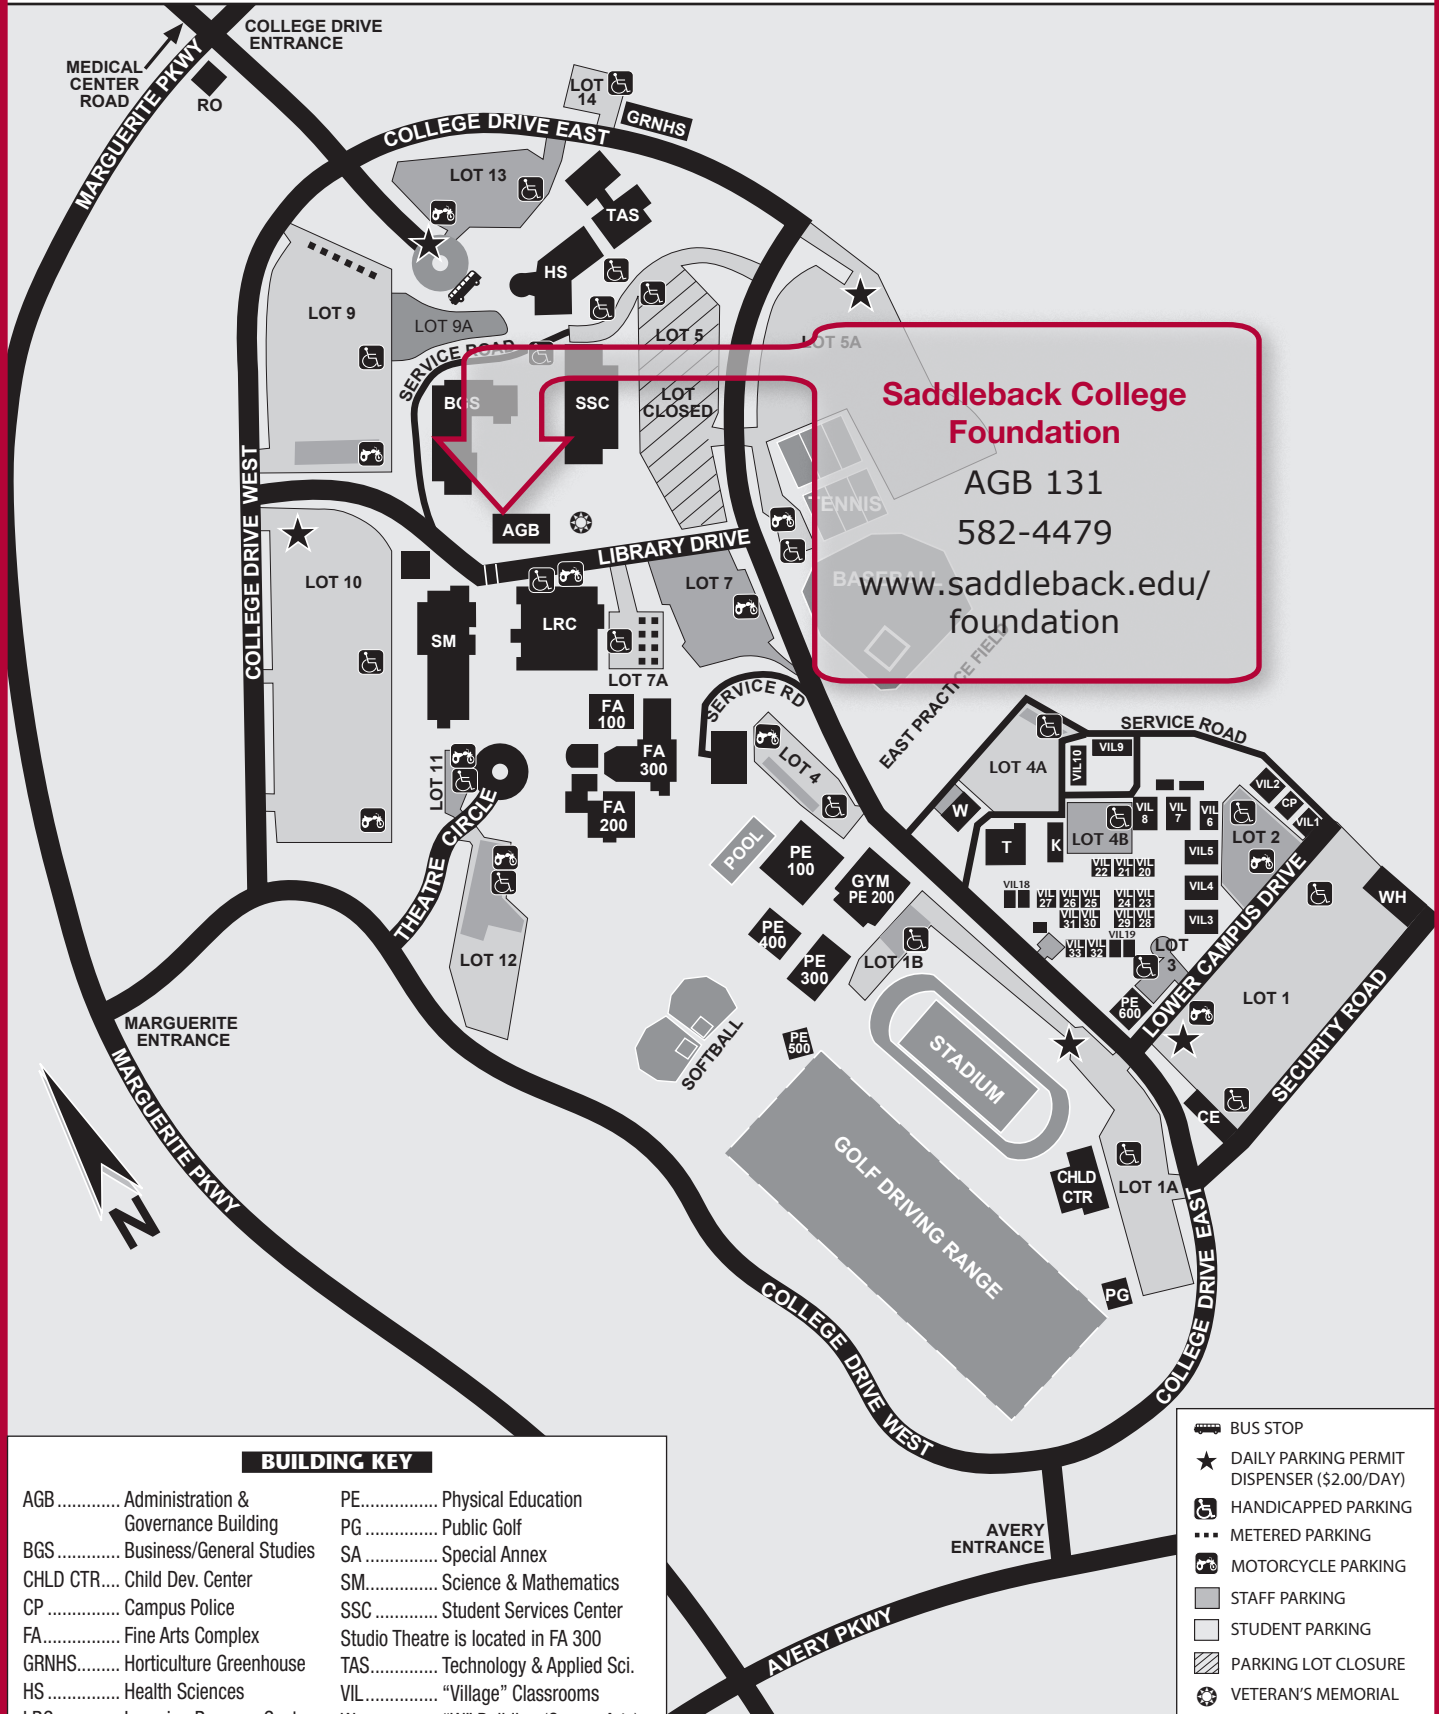

Saddleback College Foundation

BUILDING KEY

AGB Administration & Governance Building	PE..... Physical Education
BGS Business/General Studies	PG Public Golf
CHLD CTR.... Child Dev. Center	SA Special Annex
CP Campus Police	SM..... Science & Mathematics
FA..... Fine Arts Complex	SSC Student Services Center
GRNHS..... Horticulture Greenhouse	Studio Theatre is located in FA 300
HS Health Sciences	TAS..... Technology & Applied Sci.
LRC Learning Resource Center	VIL..... "Village" Classrooms
McKinney Theatre is located in FA 300	W..... "W" Building (Comm. Arts)
RO Representative Offices	WH Warehouse

- BUS STOP
- DAILY PARKING PERMIT DISPENSER (\$2.00/DAY)
- HANDICAPPED PARKING
- METERED PARKING
- MOTORCYCLE PARKING
- STAFF PARKING
- STUDENT PARKING
- PARKING LOT CLOSURE
- VETERAN'S MEMORIAL

Please remember not to park in Staff, Handicapped, or Metered (if your stay is longer than 2 hrs.) parking areas!