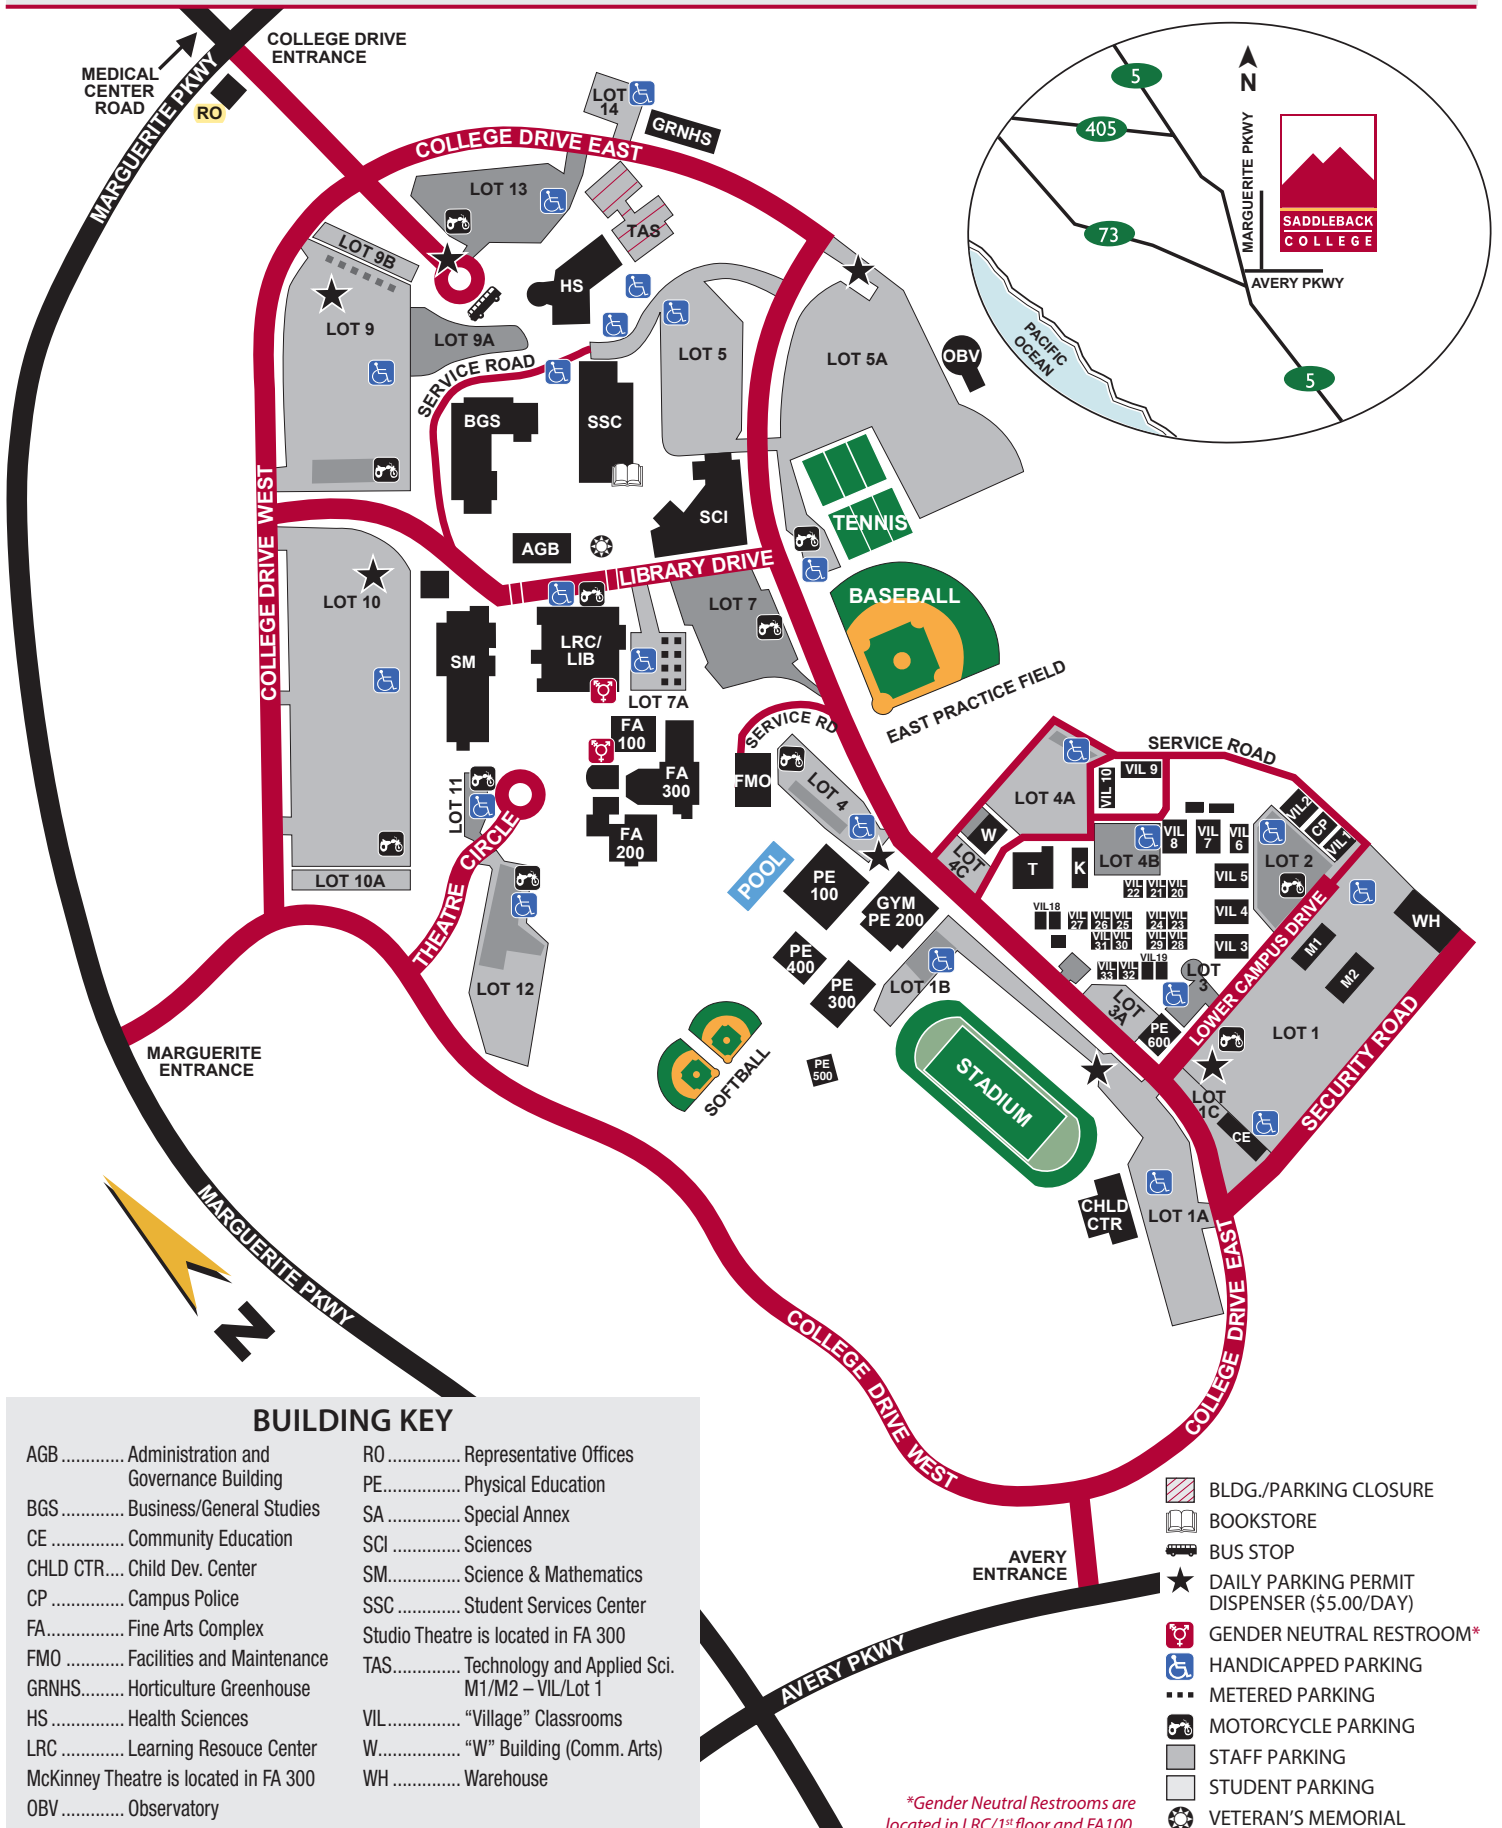

SADDLEBACK COLLEGE CAMPUS MAP

28000 Marguerite Parkway, Mission Viejo, CA 92692 • 949.582.4500

BUILDING KEY

AGB Administration and Governance Building	RO Representative Offices
BGS Business/General Studies	PE Physical Education
CE Community Education	SA Special Annex
CHLD CTR.... Child Dev. Center	SCI Sciences
CP Campus Police	SM Science & Mathematics
FA Fine Arts Complex	SSC Student Services Center
FMO Facilities and Maintenance	Studio Theatre is located in FA 300
GRNHS Horticulture Greenhouse	TAS Technology and Applied Sci. M1/M2 – VIL/Lot 1
HS Health Sciences	VIL “Village” Classrooms
LRC Learning Resource Center	W “W” Building (Comm. Arts)
McKinney Theatre is located in FA 300	WH Warehouse
OBV Observatory	

- BLDG./PARKING CLOSURE
- BOOKSTORE
- BUS STOP
- DAILY PARKING PERMIT DISPENSER (\$5.00/DAY)
- GENDER NEUTRAL RESTROOM*
- HANDICAPPED PARKING
- METERED PARKING
- MOTORCYCLE PARKING
- STAFF PARKING
- STUDENT PARKING
- VETERAN'S MEMORIAL

*Gender Neutral Restrooms are located in LRC/1st floor and FA100.